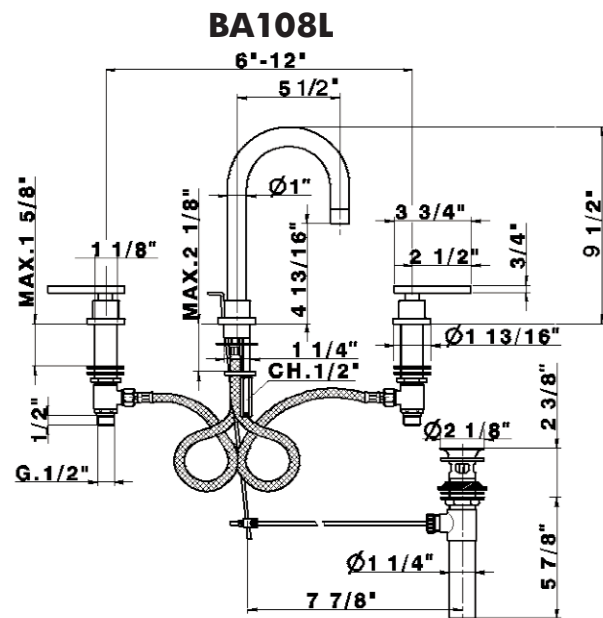

* For CA/VT, place a "2" at end of model number for code compliant product. (Example A3608LMAPC-2)

Consult your local ROHL showroom for additional information and specifications. For complete warranty details and a list of showrooms, go to www.rohlhome.com.