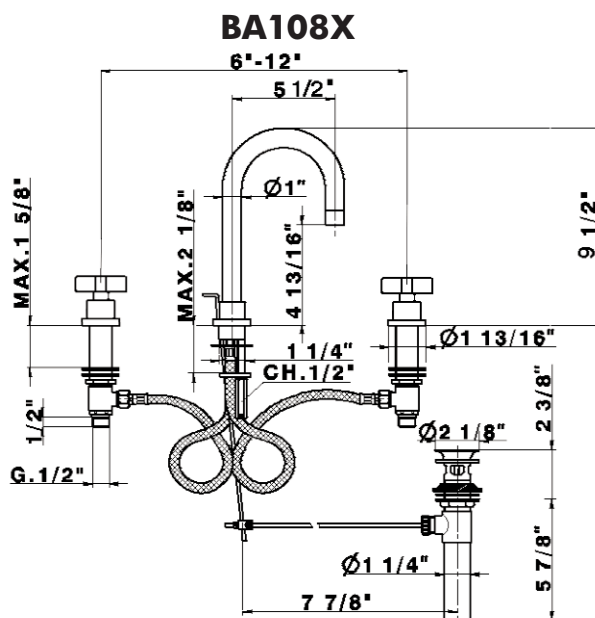

* For CA/VT, place a "2" at end of model number for code compliant product. (Example A3608LMAPC-2)

Consult your local ROHL showroom for additional information and specifications. For complete warranty details and a list of showrooms, go to www.rohlhome.com.