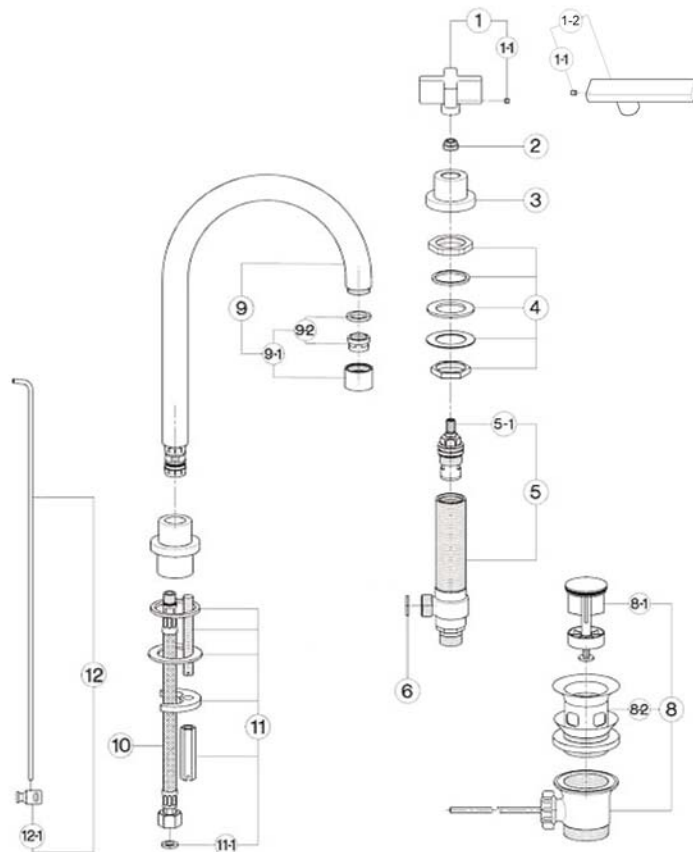

## Widespread Lavatory Faucet

ROHL Modern Collection

**BA108X\*** (Cross Handles)

**BA108L\*** (Lever Handles)

### FEATURES

- Three hole lav faucet
- 3 x 1 3/8" hole cutouts
- Ceramic disc valves, 1/4-turn
- Swivel spout with 5 1/2" reach
- Spout and valve housing made from solid brass
- Pop-up drain, 1 1/4" pipe

### WARRANTY

- Limited Lifetime

\* For CA/VT, place a "2" at end of model number for code compliant product. (Example A3608LMAPC-2)

Consult your local ROHL showroom for additional information and specifications. For complete warranty details and a list of showrooms, go to [www.rohlhome.com](http://www.rohlhome.com).

## BA108 Spare Parts

1	ZZ937050	6	ZZ927140
1-1	ZZ933280	8	ZA007550
1-2	ZZ942620	9	ZZ940080
2	ZZ933300	9-1	ZZ932830
3	ZZ933330	9-2	ZZ503240
4	ZZ927560	10	ZZ932480
5	ZZ931510 (COLD)	11	ZZ928990
	ZZ931500 (HOT)	11-1	ZZ500970
5-1	ZZ929060 (COLD)	12	ZZ933500
	ZZ929070 (HOT)	12-1	C7330