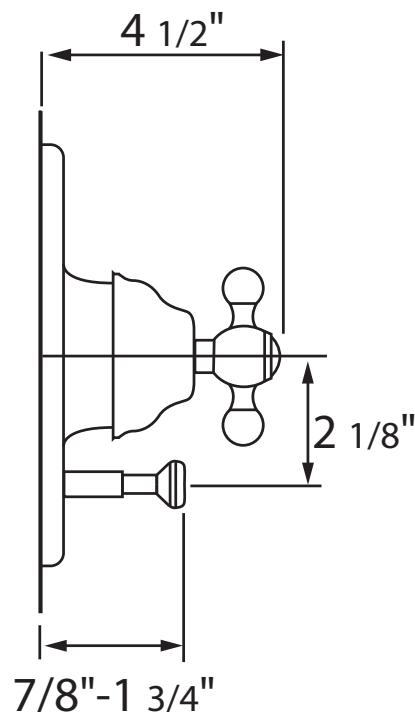

Trim for Pressure Balance Concealed Bath and Shower Mixer With Diverter

ROHL Cical Bath

AC200X - (Cross Handle)

AC200L - (Ornate Metal Lever)

AC200LM - (Classic Metal Lever)

AC200LP - (White Resin Lever)

FEATURES

- Pressure balance concealed bath and shower mixer trim
- Bath to shower diverter
- Coverplate, dome, diverter knob, and handle made from solid brass
- **Must order RMV-2 rough to complete**

FINISHES

- Polished Chrome
- Polished Nickel
- Satin Nickel
- Tuscan Brass
- Inca Brass

WARRANTY

- Limited Lifetime
- No Warranty on Tuscan Brass Finish (TCB)

AC200X

4 1/2"