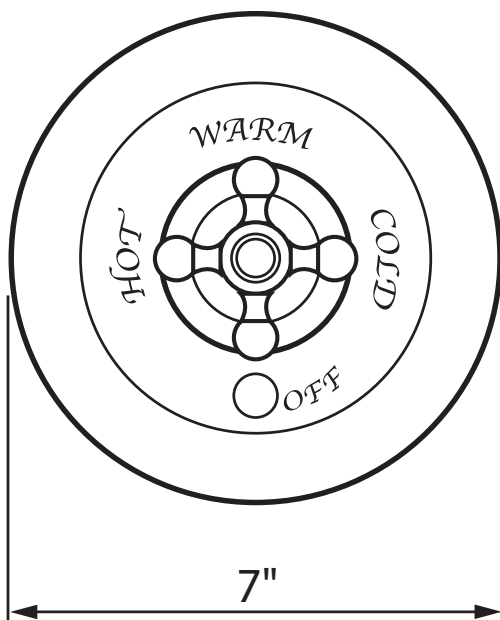

Trim for Pressure Balance Concealed Bath and Shower Mixer With Diverter

ROHL Cical Bath

AC200X - (Cross Handle)

AC200L - (Ornate Metal Lever)

AC200LM - (Classic Metal Lever)

AC200LP - (White Resin Lever)

FEATURES

- Pressure balance concealed bath and shower mixer trim
- Bath to shower diverter
- Coverplate, dome, diverter knob, and handle made from solid brass
- **Must order RMV-2 rough to complete**

FINISHES

- Polished Chrome
- Polished Nickel
- Satin Nickel
- Tuscan Brass
- Inca Brass

WARRANTY

- Limited Lifetime
- No Warranty on Tuscan Brass Finish (TCB)

AC200X

4 1/2"