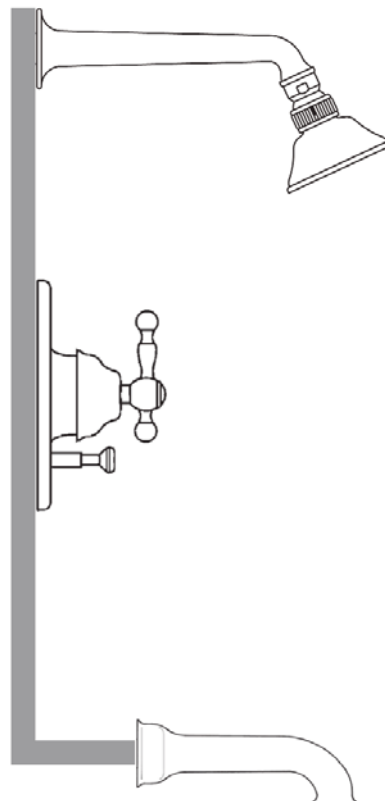

Cisal Shower Package

ROHL Cisal Bath

ACKIT31L (Ornate Metal Lever)

ACKIT31LM (Classic Metal Lever)

ACKIT31X (Cross Handle)

ACKIT31LP (White Resin Lever)

FEATURES

- Shower package components:
 - AC200 – Pressure Balance Trim
 - C5504 – Shower Arm/Showerhead
 - AC24 – Tub Spout
- **To complete package, rough valve must be ordered separately:**
 - **RMV-2 – Pressure Balance Rough**

COLORS/FINISHES

- Polished Chrome
- Polished Nickel
- Satin Nickel
- Tuscan Brass
- Inca Brass

WARRANTY

- See individual component specs for warranty

Trim for Pressure Balance Concealed Bath and Shower Mixer With Diverter

ROHL Cical Bath

AC200X - (Cross Handle)

AC200L - (Ornate Metal Lever)

AC200LM - (Classic Metal Lever)

AC200LP - (White Resin Lever)

FEATURES

- Pressure balance concealed bath and shower mixer trim
- Bath to shower diverter
- Coverplate, dome, diverter knob, and handle made from solid brass
- **Must order RMV-2 rough to complete**

ROHL Cisal Bath

AC24

FEATURES

- Solid brass construction
- 1/2" female NPT inlet
- 7" reach

FINISHES

- Polished Chrome
- Polished Nickel
- Satin Nickel
- Tuscan Brass
- Inca Brass

WARRANTY

- Limited Lifetime*