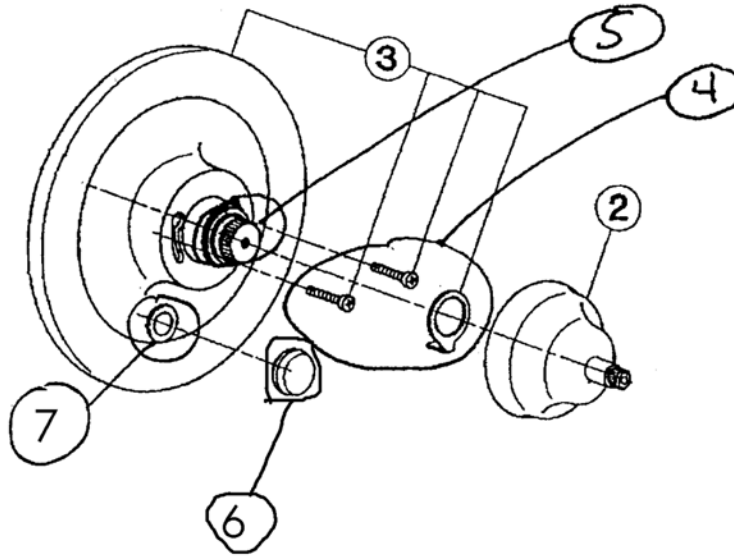

Cisal Shower Package

ROHL Cisal Bath

ACKIT31L (Ornate Metal Lever)

ACKIT31LM (Classic Metal Lever)

ACKIT31X (Cross Handle)

ACKIT31LP (White Resin Lever)

FEATURES

- Shower package components:
 - AC200 – Pressure Balance Trim
 - C5504 – Shower Arm/Showerhead
 - AC24 – Tub Spout
- **To complete package, rough valve must be ordered separately:**
 - **RMV-2 – Pressure Balance Rough**

ROHL Cical Bath

AC200X - (Cross Handle)

AC200L - (Ornate Metal Lever)

AC200LM - (Classic Metal Lever)

AC200LP - (White Resin Lever)

FEATURES

- Pressure balance concealed bath and shower mixer trim
- Bath to shower diverter
- Coverplate, dome, diverter knob, and handle made from solid brass
- **Must order RMV-2 rough to complete**

AC200 Spare Parts

MOUNTING SCREWS+CAM+DIVERTER ASSEMBLY
2303-1210 MOUNTING SCREWS

THERE ARE 2 PLASTIC PARTS
FOR THE TRIM AND ROUGH:
DRIVER 3103-1232
ATTACHED TO THE STEM ON THE ROUGH
INTERMEDIATE HANDLE ASSEMBLY 2303-0347
ASSEMBLED ON THE OUTSIDE OF THE TRIM PLATE

www.rohlhome.com

7 1/8" Shower Arm with 3 1/16" Showerhead

ROHL Shower Collection

C5504

FEATURES

- 1/2" female NPT inlet
- Single-function classic spray
- Swivel head
- Flow rate 2.0 GPM
Exceeds EPA standard of 2.5GPM
- Showerhead and shower arm complete package