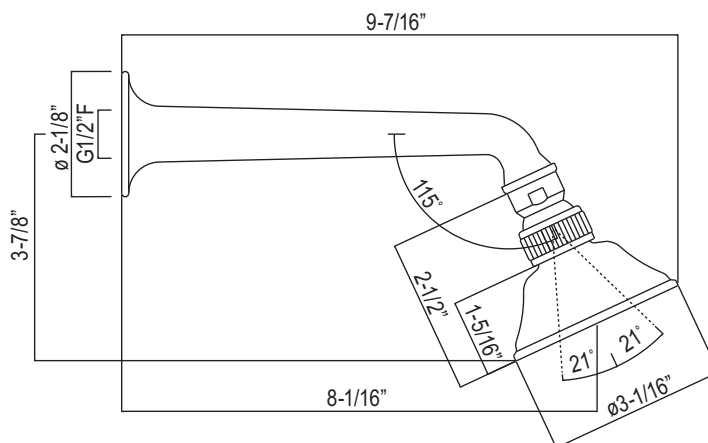

WARRANTY

- Two Years on Manufacturer Defects*
- No Warranty on Tuscan Brass Finish (TCB)