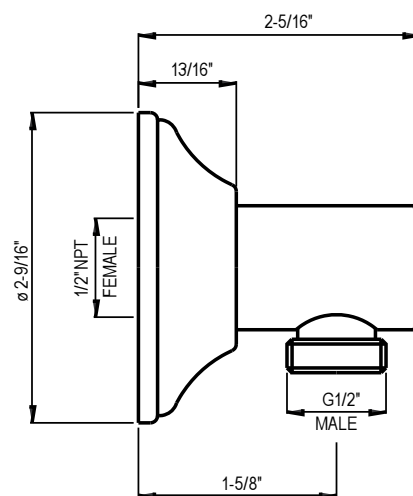

Sliderail with Handshower and Hose

Rohl Modern Collection

1600 (Complete Package)

1670/8 (Handshower Only)

1650 (Sliderail Only)

1690 (Wall Outlet Only)

FEATURES

- Sliderail made from brass
- 1 jet handshower with check valve and flow restrictor
- Brass double spiral flexible 58" hose
- Brass cylindric wall outlet for hose
- 29 1/2" length (Sliderail)
- 1/2" male outlet x 1/2" female NPT outlet (Wall Outlet)

FINISHES

- Polished Chrome
- Polished Nickel
- Satin Nickel

WARRANTY

- Two years on manufacturer defects

1600

1690