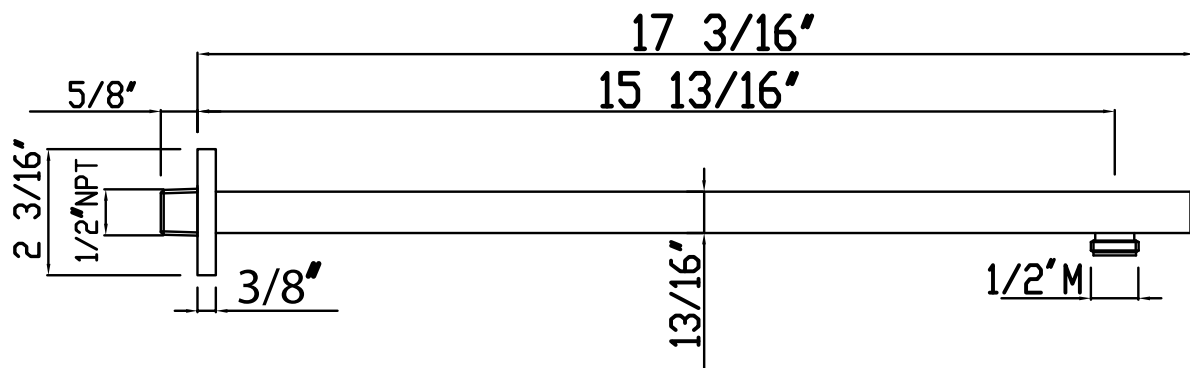

WARRANTY

- 2 years on manufacturer defects