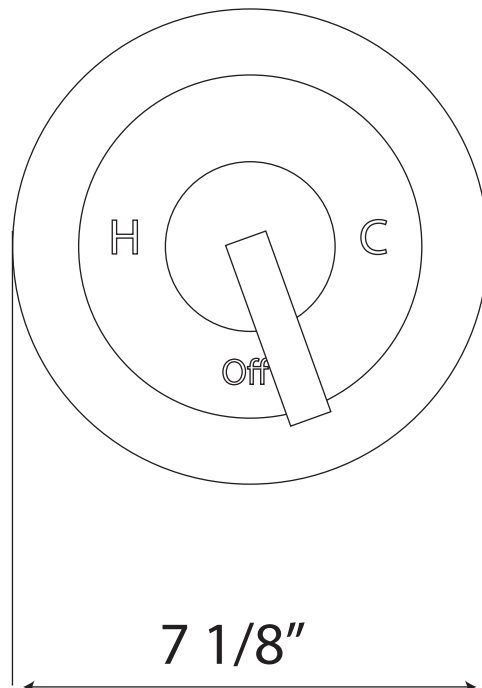

WARRANTY

- Limited Lifetime