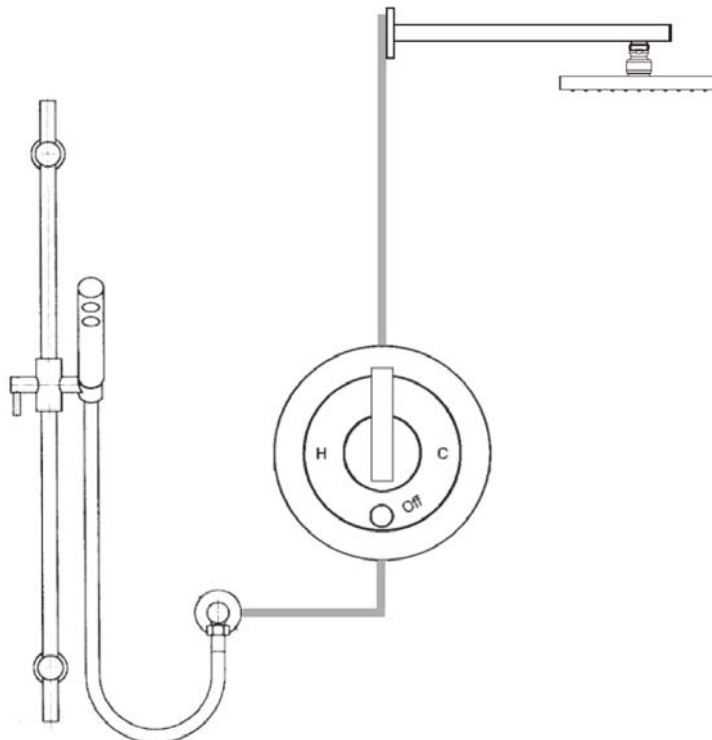

WARRANTY

- See individual component specs for warranty