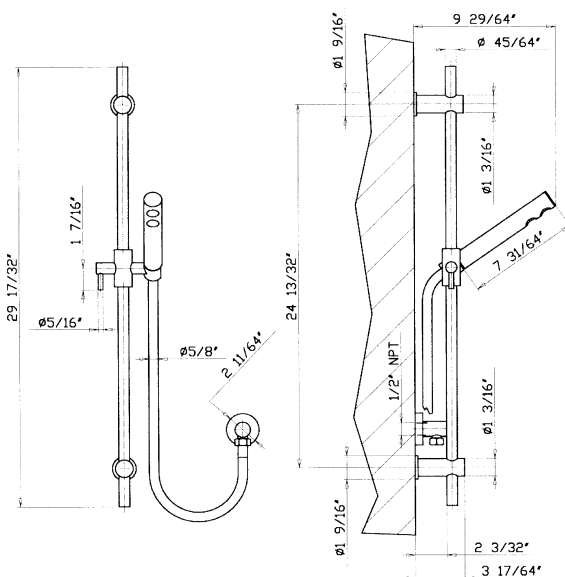

Sliderail with Handshower and Hose

Rohl Modern Collection

1600 (Complete Package)

1670/8 (Handshower Only)

1650 (Sliderail Only)

1690 (Wall Outlet Only)

FEATURES

- Sliderail made from brass
- 1 jet handshower with check valve and flow restrictor
- Brass double spiral flexible 58" hose
- Brass cylindric wall outlet for hose
- 29 1/2" length (Sliderail)
- 1/2" male outlet x 1/2" female NPT outlet (Wall Outlet)

FINISHES

- Polished Chrome
- Polished Nickel
- Satin Nickel

WARRANTY

- Two years on manufacturer defects

1600

1690