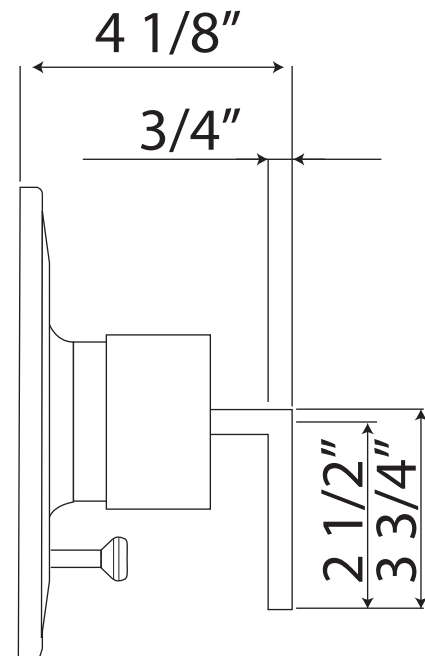

WARRANTY

- Limited Lifetime