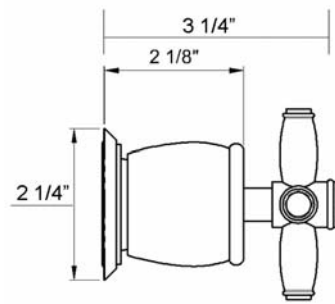

Volume Control Trim

Michael Berman Bath

MB1951LM (Metal Lever)

MB1951XM (Cross Handle)

FEATURES

- Trim only
- Escutcheon, dome, and handle ONLY to 3/4" volume control rough valve model R1041R and R1040R or for dedicated diverter rough valve R1062BO
- All components made of brass
- **Order R1041R, R1040R or R1062BO rough to complete**

COLORS/FINISHES

- Polished Chrome
- Polished Nickel
- Satin Nickel
- Tuscan Brass

WARRANTY

- Limited Lifetime*
- No Warranty on Tuscan Brass Finish (TCB)

MB1951XM