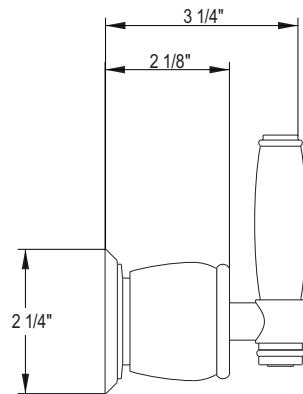

WARRANTY

- Limited Lifetime*
- No Warranty on Tuscan Brass Finish (TCB)

MB1951LM