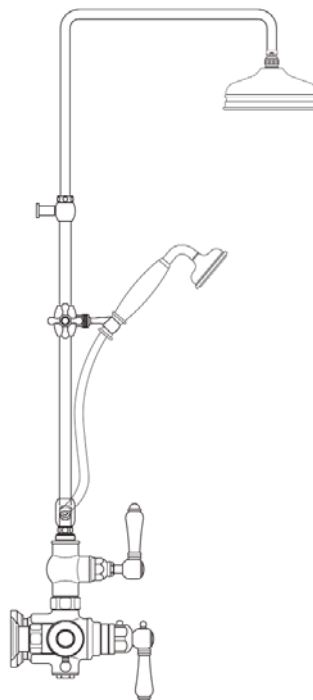

WARRANTY

- See individual component specs for warranty

*Old Iron finish only available for AKIT49171LM and AKIT49171XM