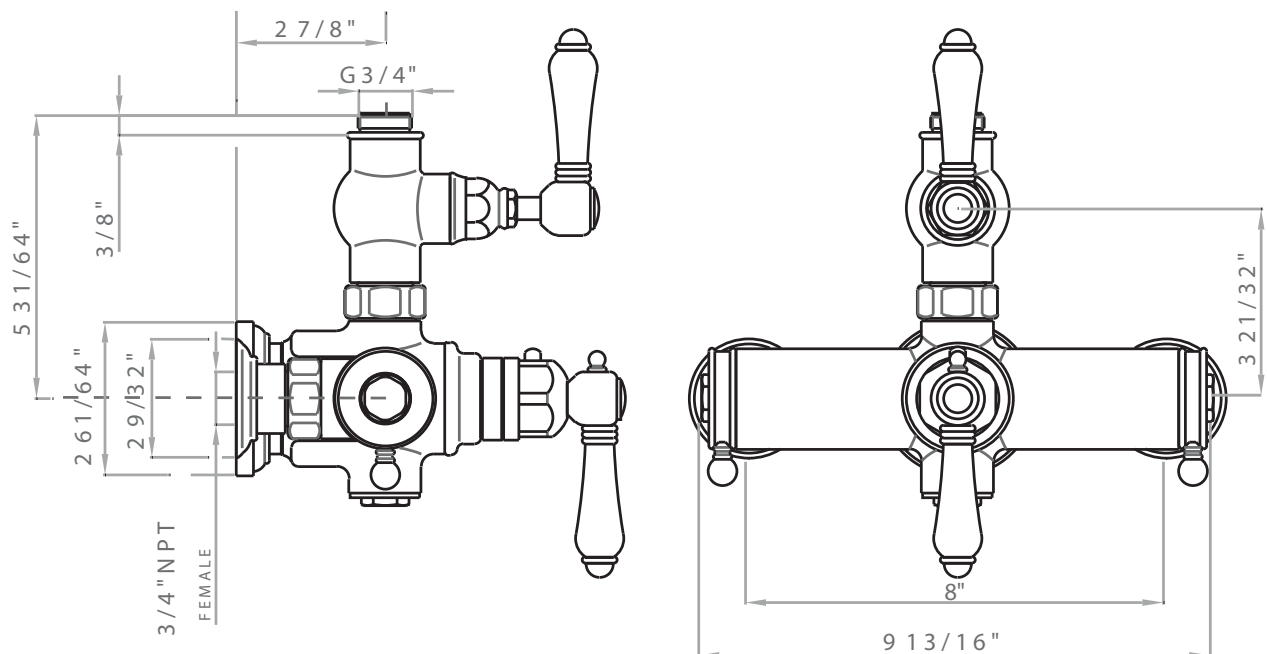

WARRANTY

- Limited Lifetime*

*No warranty on Tuscan Brass Finish (TCB)