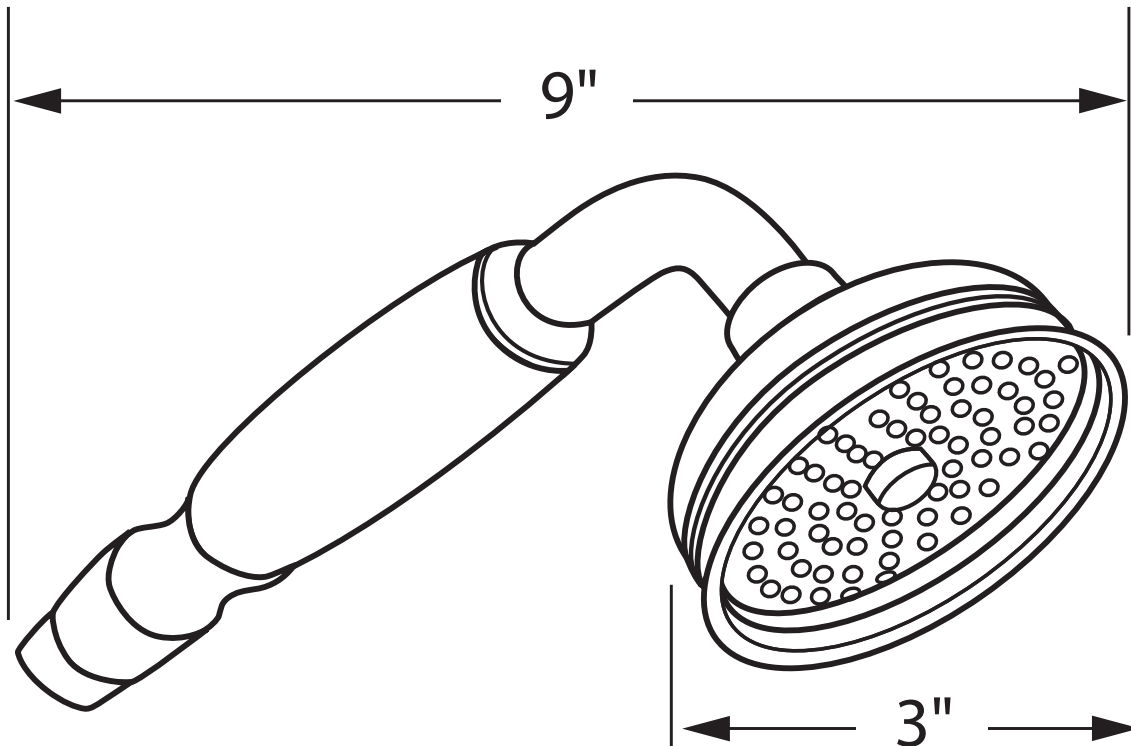

WARRANTY

- Two Years on Manufacturer Defects*

*No Warranty on Tuscan Brass Finish