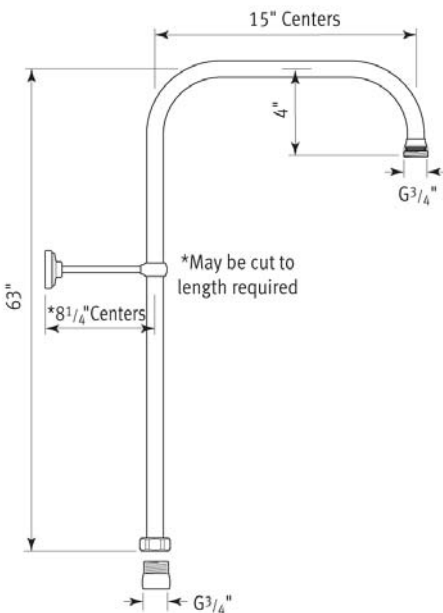

U.5391 pictured

Rigid Riser Shower Outlets

ROHL Perrin & Rowe Bath

U.5381 (63" riser)

U.5391 (40" riser)

U.5393 (31" riser)

FEATURES

- For use with exposed therm mixers
- Direct connection to outlet of shower or tub/shower mixer
- Adjustable 8" stanchion
- Outlet 3/4" NPSM
- May be cut to length required

COLORS/FINISHES

- Polished Chrome
- Polished Nickel
- Satin Nickel
- Inca Brass
- English Bronze

WARRANTY

- Limited Lifetime

U.5381

U.5391

U.5393

Riser Spare Parts