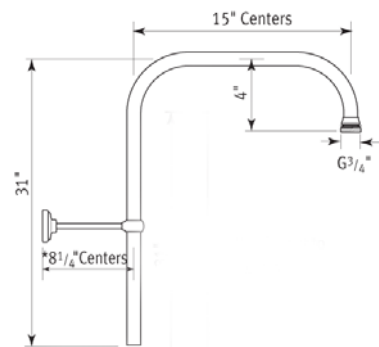

U.5391 pictured

Rigid Riser Shower Outlets

ROHL Perrin & Rowe Bath

U.5381 (63" riser)

U.5391 (40" riser)

U.5393 (31" riser)

FEATURES

- For use with exposed therm mixers
- Direct connection to outlet of shower or tub/shower mixer
- Adjustable 8" stanchion
- Outlet 3/4" NPSM
- May be cut to length required

COLORS/FINISHES

- Polished Chrome
- Polished Nickel
- Satin Nickel
- Inca Brass
- English Bronze

WARRANTY

- Limited Lifetime

U.5381

U.5391

U.5393

Riser Spare Parts