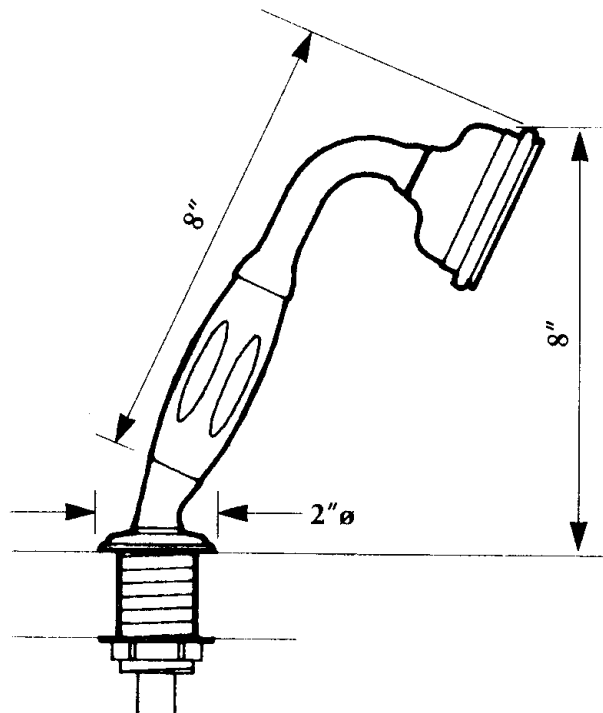

Deck Mounted Handshower With Hose And Deck Escutcheon

ROHL Perrin & Rowe Bath

U.5386 (Porcelain Handshower) U.5386LS (Metal Handshower)

FEATURES

- Hose is 1/2" F NPSM connection
- 60" hose
- Includes handshower, hose and deck escutcheon assembly

COLORS/FINISHES

- Polished Chrome
- Polished Nickel
- Satin Nickel
- Inca Brass
- English Bronze

WARRANTY

- 2 Years on Manufacturer Defect

U.5386 Spare Parts