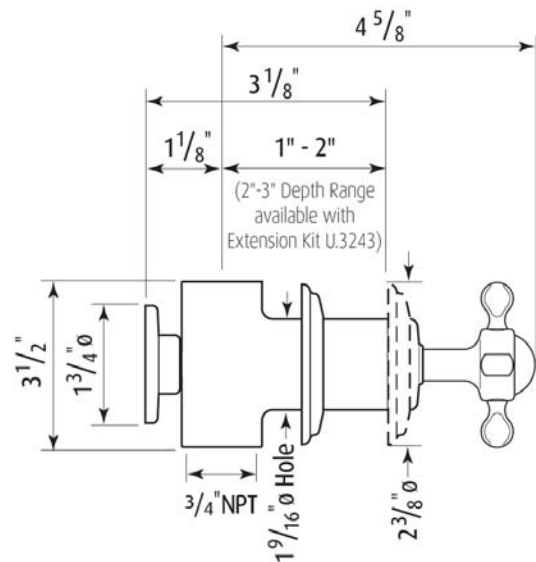

WARRANTY

- Limited Lifetime