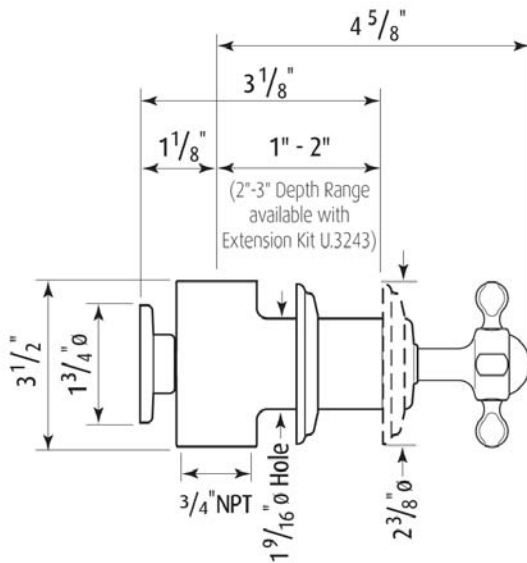

WARRANTY

- Limited Lifetime