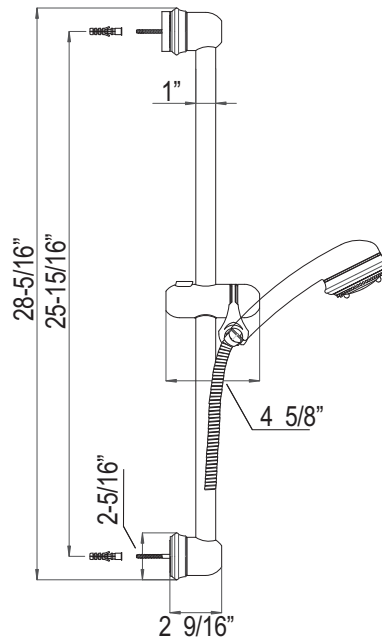

3-Function MasterFlow Handshower Set

ROHL Shower Collection

D800/1N (Complete Set)

D800 (Shower Bar Only)

FEATURES

D800/1N Complete Set

- Complete with the following items:
  - D800: Shower bar
  - B240NHSO: Handshower
  - A40/1: Flexible 59" metal hose
- Wall outlet for hose and handshower required, order E824

D800 Shower Bar

- Wall mount design
- 24" length bar
- 1" diameter bar
- Adjustable positive grip slide/swivel handshower holder
- Tuscan Brass and Antico Brass not available

COLORS/FINISHES

- Polished Chrome
- Polished Nickel
- Satin Nickel
- Tuscan Brass

WARRANTY

- Two years on manufacturer defects*

*No Warranty on Tuscan Brass Finish

D800/1N

D800