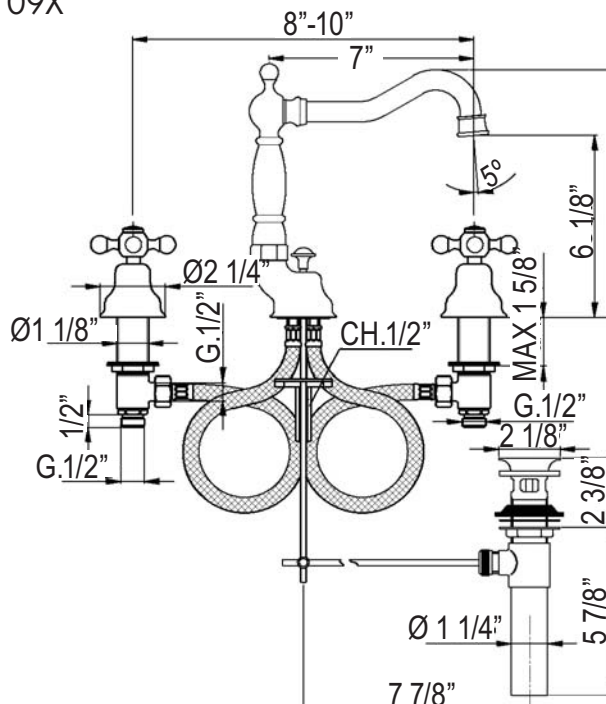

WARRANTY

- Limited Lifetime*

* No Warranty on Tuscan Brass Finish (TCB)

AC109X

AC109L

AC109LM &
AC109LP

* For CA/VT, place a "-2" at end of model number for code compliant product. (Example A3608LMAPC-2)

Consult your local ROHL showroom for additional information and specifications. For complete warranty details and a list of showrooms, go to www.rohlhome.com.