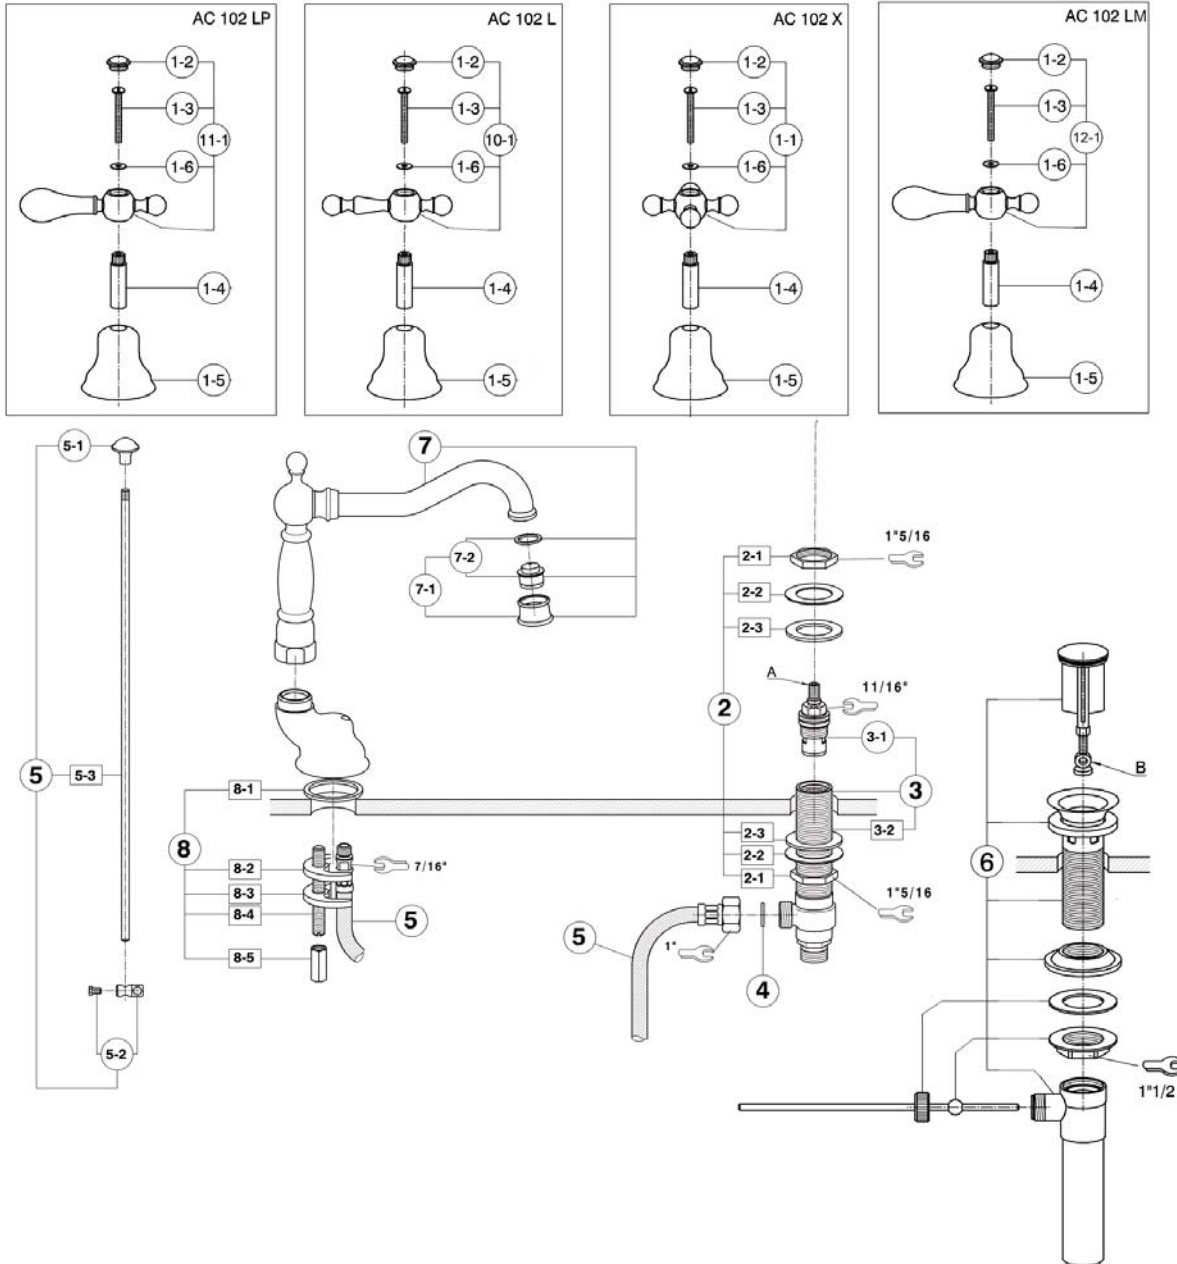

## 3-Hole Widespread Faucet

ROHL Cisal Bath

- AC109L\*** (Ornate Metal Lever)
- AC109LM\*** (Classic Metal Lever)
- AC109X\*** (Cross Handle)
- AC109LP\*** (White Resin Lever)

### FEATURES

- 3 x 1 3/8" cutouts
- 1/4-turn ceramic disc valves
- Swivel spout
- Pop-up drain, 1 1/4" pipe
- Spout, valve housing, and pop-up made from solid brass
- 8 1/2" overall height

## AC109 Spare Parts

POS.	DESCRIPTION	CODE	POS.	DESCRIPTION	CODE
1-1	Cross handle "Cold" mark with screw and cap - 3 hole lavatory	ZZ 92112 0	5-1	Knob for pop-up rod "AR"	ZZ 92624 0
1-1	Cross handle "Hot" mark with screw and cap - 3 hole lavatory	ZZ 92111 0	5-2	Connection for pop-up rod Ø6,2	ZZ 92622 0
1-2	Cap for handle "AR" "Cold"	ZZ 93861 0	6	American Standard pop-up waste	ZA 00755 0
1-2	Cap for handle "AR" "Hot"	ZZ 93862 0	7	Spout basin mixer "AR"	ZZ 94006 0
1-3	Screw M.4X40	ZZ 92679 0	7-1	Overflow with mousseur M.24x1 Cascade 7,6 l/min	ZZ 94057 0
1-4	Extension for headvalve "AA" - long	ZZ 92672 0	7-2	Mousseur cartridge M.22X1 cascade 7,6 l/min	ZZ 93393 0
1-5	Escutcheon "AR"	ZZ 92598 0	8	Installation set single hole	ZZ 92851 0
1-6	Ring in brass 12x4,3x1	ZZ 92673 0	9	Flex M.11x1 - 1/2"	ZZ 93248 0
2	Installation set basin mixer	ZZ 92756 0	10-1	Metal lever handle "Cold" mark - 3 hole lavatory	ZZ 92117 0
2-1	Tail piece-basin mixer right	ZZ 93150 0	10-1	Metal lever handle "Hot" mark - 3 hole lavatory	ZZ 92118 0
2-1	Tail piece-basin mixer left (only AC 102 L - AC 102 LP)	ZZ 93151 0	11-1	Porcelain lever with "Cold" mark - 3 hole lavatory	ZZ 92262 0
3-1	Ceramic headvalve 1/2" right 90°	ZZ 92907 0	11-1	Porcelain lever with "Hot" mark - 3 hole lavatory	ZZ 92263 0
3-1	Ceramic headvalve 1/2" left 90° (only AC 102 L - AC 102 LP)	ZZ 92906 0	12-1	Classic Metal lever with "Cold" mark - 3 hole lavatory	ZZ 95033 0
4	Gasket rubber 18,5x11x2	ZZ 92714 0	12-1	Classic Metal lever with "Hot" mark - 3 hole lavatory	ZZ 95034 0
5	Rod Ø6	ZZ 92760 0			