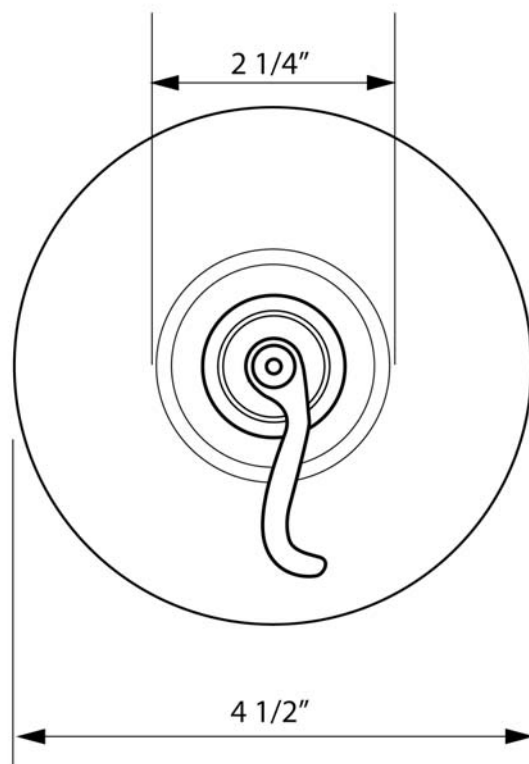

Verona 4-Port, 3-Way Diverter Trim Only With French Lever

ROHL Country Bath Collection

A2770LM(Finish)TO

FEATURES

- French metal lever
- Solid brass construction
- Backplate and dome with French metal lever handle
- **Must order AC27-FINISH/BO rough to complete package**

COLORS/FINISHES

- Polished Chrome
- Polished Nickel
- Satin Nickel
- Tuscan Brass
- Inca Brass

WARRANTY

- Limited Lifetime*
- No Warranty on Tuscan Brass Finish (TCB)