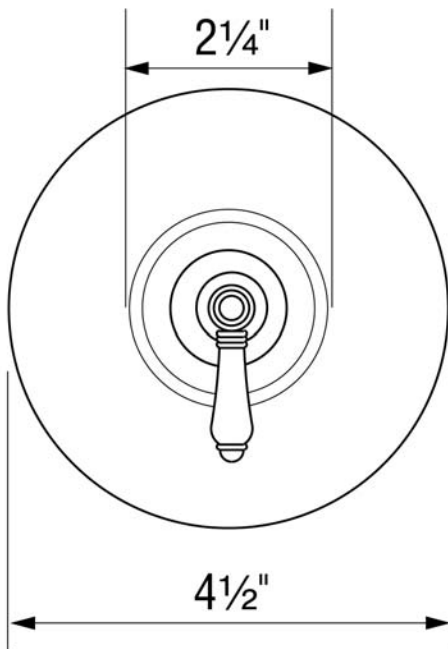

A2700LM & A2700LP