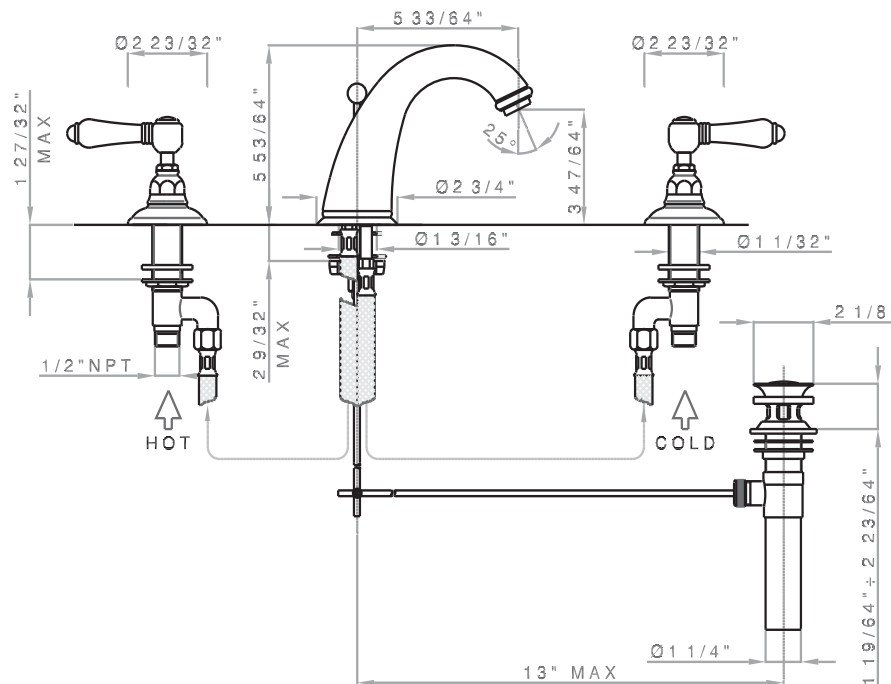

WARRANTY

- Limited Lifetime*

*No warranty on Tuscan Brass Finish (TCB)

* For CA/VT, place a "-2" at end of model number for code compliant product. (Example A3608LMAPC-2)

Consult your local ROHL showroom for additional information and specifications. For complete warranty details and a list of showrooms, go to www.rohlhome.com.