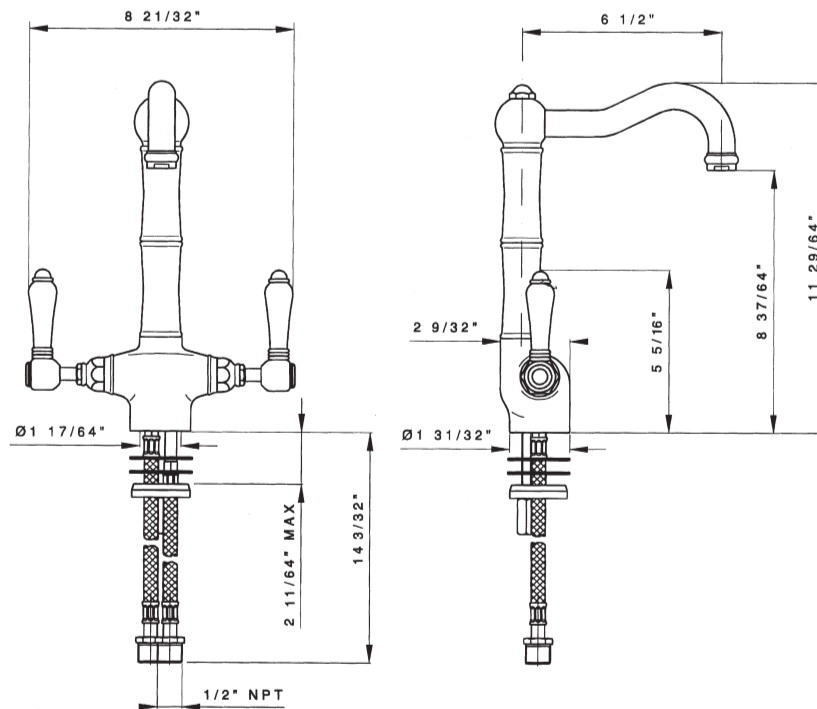

Single Hole Country Bar Faucet

ROHL Country Kitchen Collection

A1680LM* (Metal Levers)

A1680LP* (Porcelain Lever)

FEATURES

- 1/4" turn ceramic valves
- 11 9/16" high Column spout
- 6 1/2" reach
- Swivel spout
- 1/2" IP flexible supplies
- 1 3/8" cutout
- Matches kitchen faucet: A1679LP/LM/WS

FINISHES

- Polished Chrome
- Polished Nickel
- Satin Nickel
- Tuscan Brass
- Inca Brass

WARRANTY

- Limited Lifetime*
- * No Warranty on Tuscan Brass Finish (TCB)

* For CA/VT, place a "-2" at end of model number for code compliant product. (Example A3608LMAPC-2)