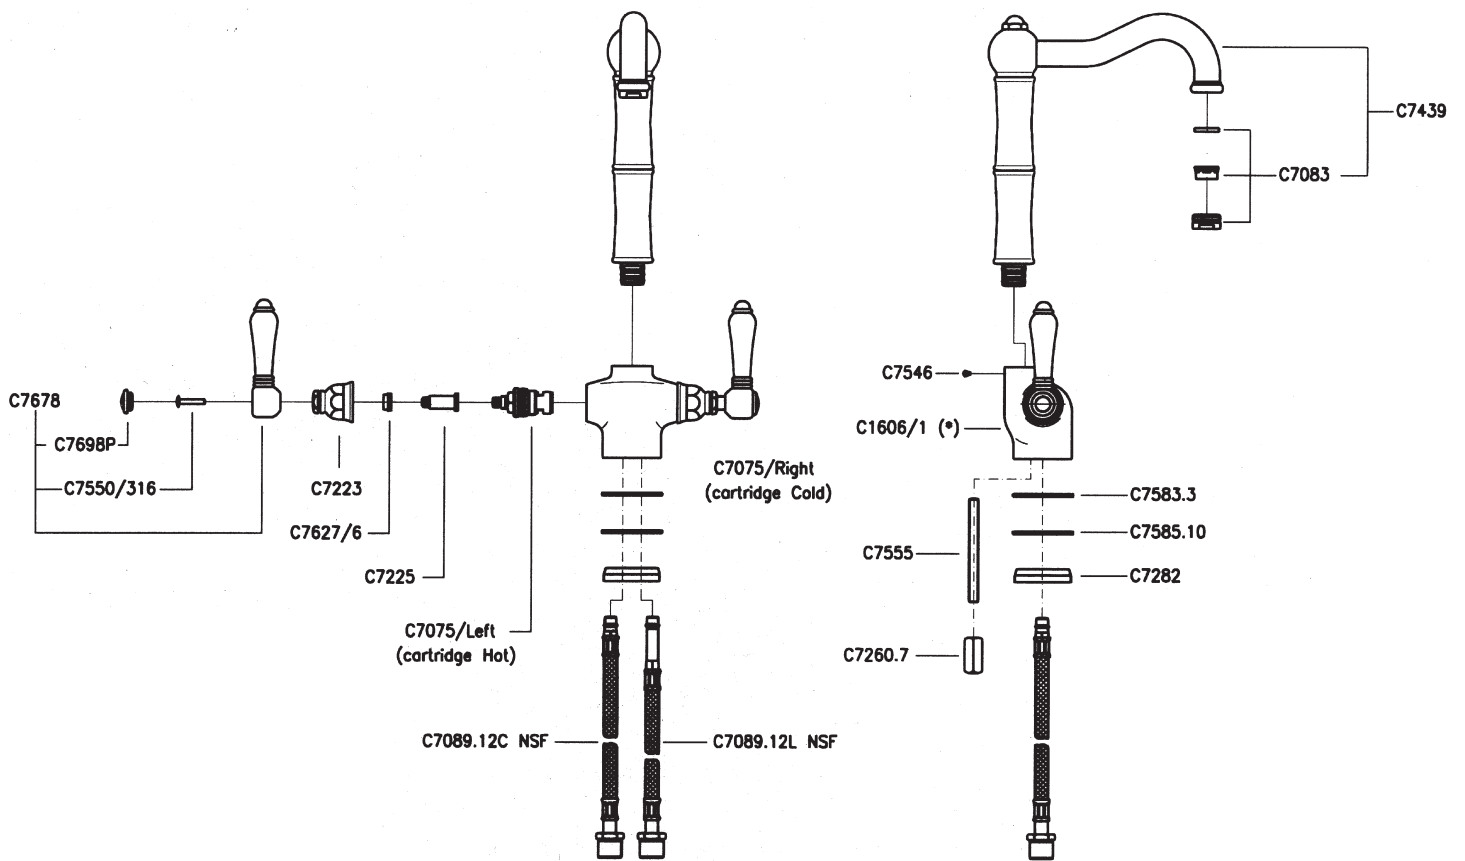

A1680 Spare Parts

(* NOT AVAILABLE AS SPARE PART