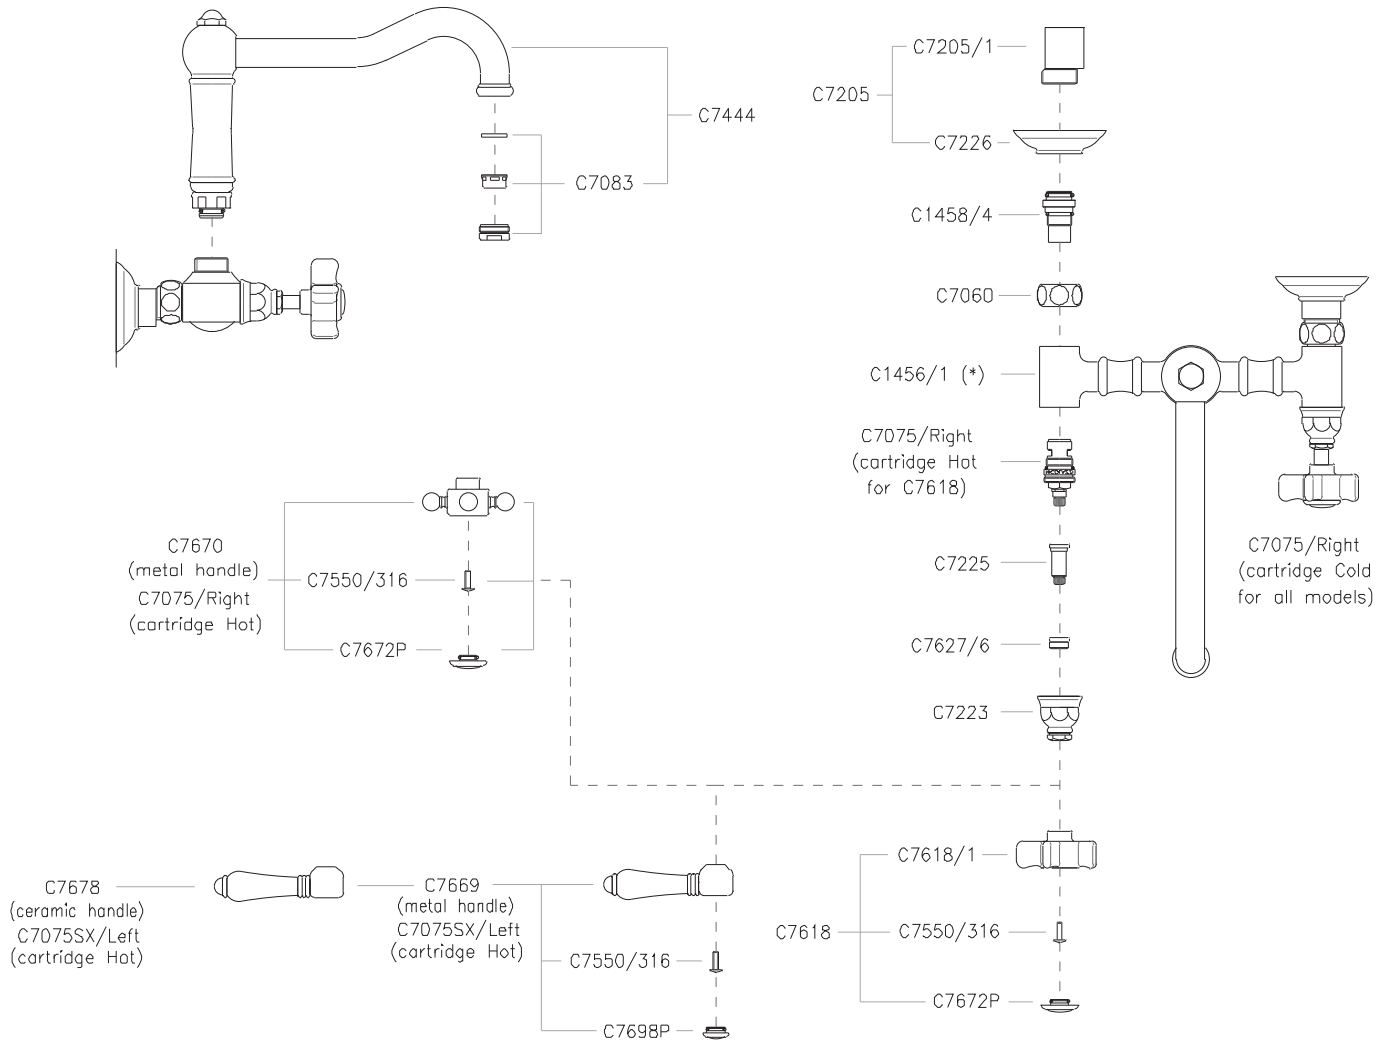

### FEATURES

- 1/4-turn ceramic valves
- 7" high column spout
- 8 55/64" reach swivel spout
- 1/2" F supplies, 2.2 GPM
- 11" spout available, order part # C7444/11
- Eccentric union 1/2" female NPT x 3/4" male NPSM
- Brass construction
- 2" straight union extension is available, order C7205EXT
- Low flow 1.5 GPM aerator available

### WARRANTY

- Limited Lifetime\*
- \* No Warranty on Tuscan Brass Finish (TCB)

**A1456XM**

**A1456LM & A1456LP**

**A1456X**

\* For CA/V T, place a "-2" at end of model number for code compliant product. (Example A3608LMAPC-2)

## A1456 Spare Parts

(\* ) NOT AVAILABLE AS SPARE PART