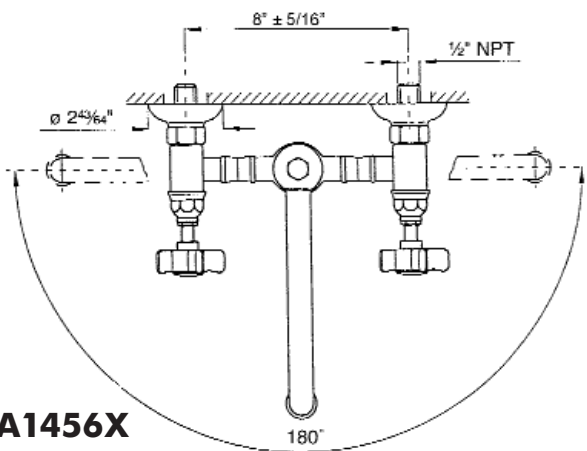

Wall Mounted Bridge Kitchen Faucet

Rohl Country Kitchen Collection

A1456X* (Five spoke handles)

A1456XM* (Cross handles)

A1456LM-2 (Metal Levers)

A1456LP-2 (Porcelain Levers)

FEATURES

- 1/4-turn ceramic valves
- 7" high column spout
- 8 55/64" reach swivel spout
- 1/2" F supplies, 2.2 GPM
- 11" spout available, order part # C7444/11
- Eccentric union 1/2" female NPT x 3/4" male NPSM
- Brass construction
- 2" straight union extension is available, order C7205EXT
- Low flow 1.5 GPM aerator available

FINISHES

- Polished Chrome
- Polished Nickel
- Satin Nickel
- Tuscan Brass
- Inca Brass

WARRANTY

- Limited Lifetime*
- No Warranty on Tuscan Brass Finish (TCB)

A1456X

* For CA/V T, place a "-2" at end of model number for code compliant product. (Example A3608LMAPC-2)

Consult your local ROHL showroom for additional information and specifications. For complete warranty details and a list of showrooms, go to www.rohlhome.com.