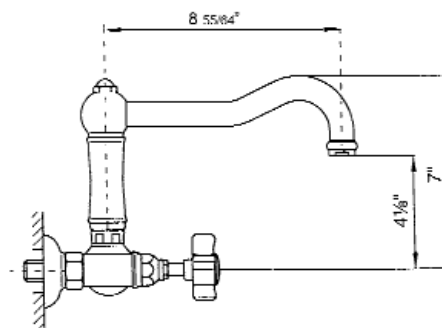

* For CA/V T, place a "-2" at end of model number for code compliant product. (Example A3608LMAPC-2)

Consult your local ROHL showroom for additional information and specifications. For complete warranty details and a list of showrooms, go to www.rohlhome.com.