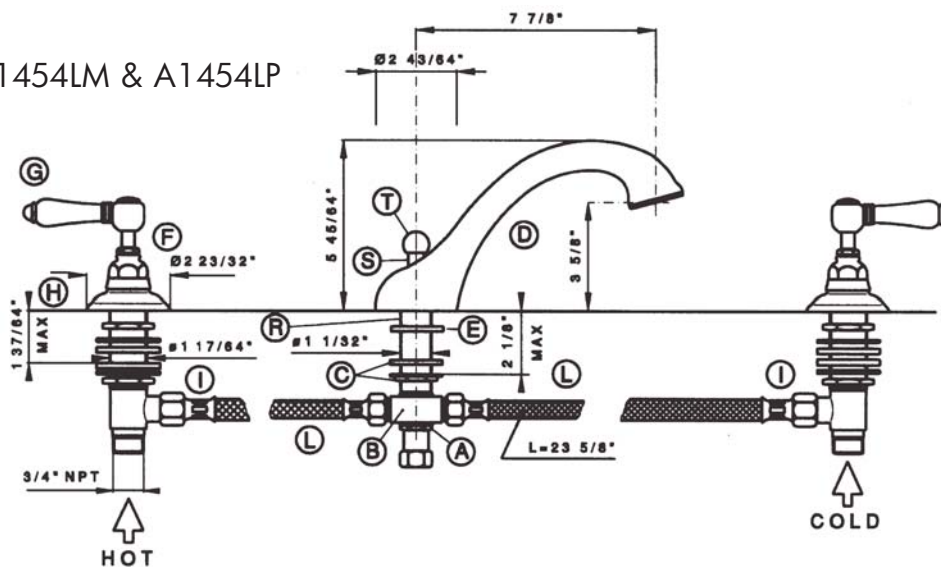

WARRANTY

- Limited Lifetime*
- No Warranty on Tuscan Brass Finish (TCB)

A1454LM & A1454LP