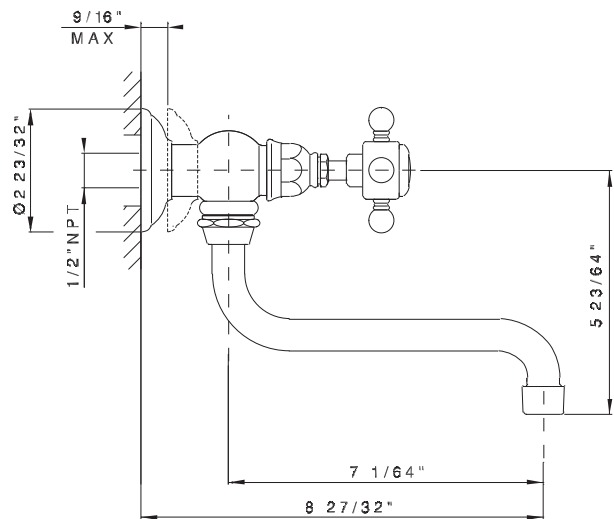

A1444XM

* For CA/V T, place a "-2" at end of model number for code compliant product. (Example A3608LMAPC-2)

Consult your local ROHL showroom for additional information and specifications. For complete warranty details and a list of showrooms, go to www.rohlhome.com.