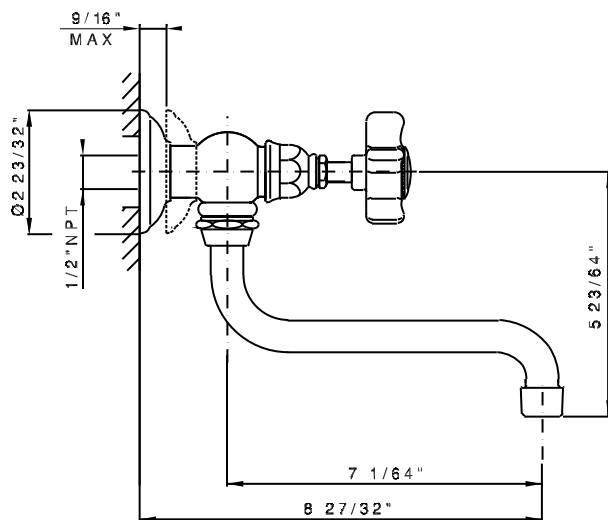

8" Reach Pot Filler

Rohl Country Kitchen Collection

A1444X* (Five Spoke Handle)

A1444XM* (Cross Handle)

FEATURES

- 1/4 turn ceramic valve
- 8 27/32" spout reach
- Swivel spout
- 1/2" F NPT connection
- 2.5 GPM

FINISHES

- Polished Chrome
- Polished Nickel
- Satin Nickel
- Tuscan Brass
- Inca Brass

WARRANTY

- Limited Lifetime*
- * No Warranty on Tuscan Brass Finish (TCB)

A1444X

A1444XM

* For CA/V T, place a "-2" at end of model number for code compliant product. (Example A3608LMAPC-2)