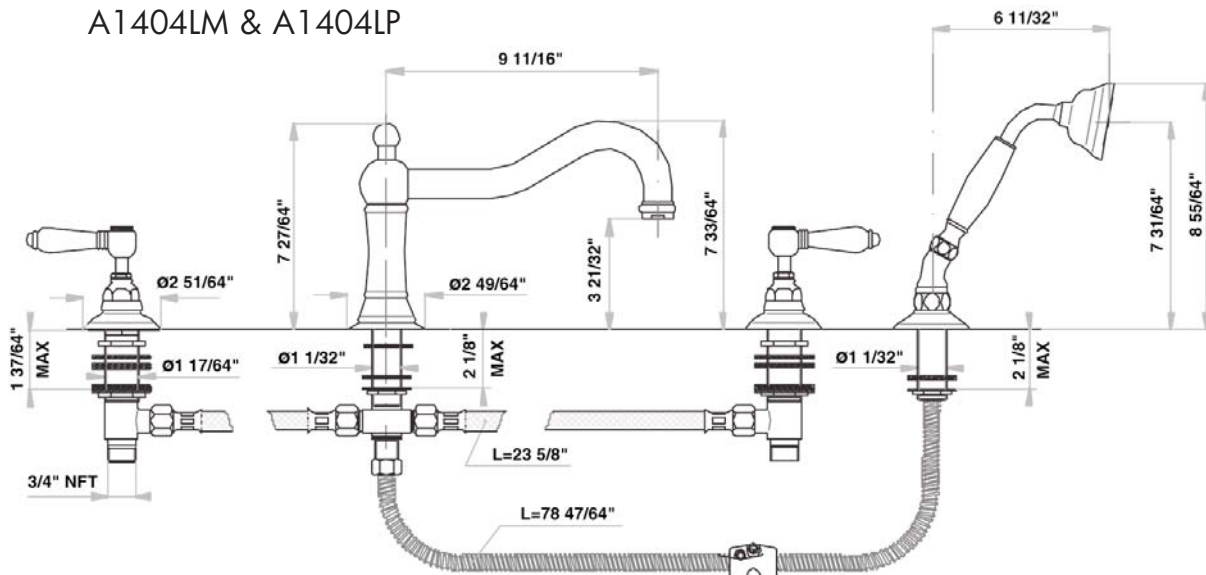

WARRANTY

- Limited Lifetime*
- No Warranty on Tuscan Brass Finish (TCB)

A1404LM & A1404LP