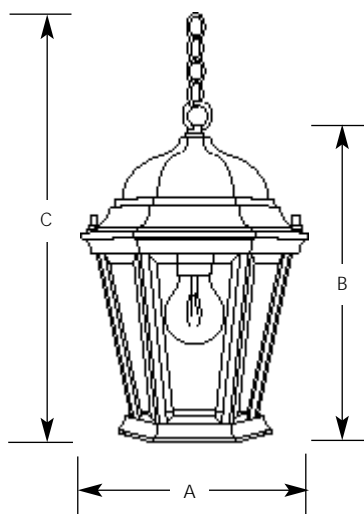

Type _____
 -30 -31
 P5582

Catalog No.	Finish		Lamping	Dimensions (Inches)		
	Textured White	Textured Black		A	B	C
P5582	-30	-31	1-100w A19	9-1/2	15	51

Specifications:

General

- Black (-31) and White (-30) textured finishes
- Candle covers match fixture finish
- Die-cast aluminum construction
- Solid brass interior components
- Clear beveled glass panels
- Each glass panel replaceable
- Matching wall units available

Electrical

- Medium based sockets
- Porcelain with nickel-plated brass screw shell

Labeling

- UL-CUL damp location listed

Mounting

- Chain hung
- 36" steel painted chain
- 10 feet of wire
- Matching canopy with mounting strap for outlet box
- Covers standard outlet box
- Canopy 4-1/2" dia.