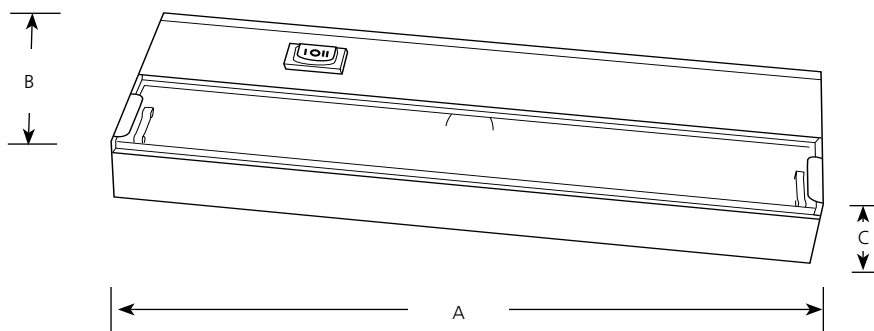

| Catalog No. | Finish | | Lamping | Dimensions (Inches) | | |
|-------------|----------------|-------|-------------------------------|---------------------|-------|-------|
| | Antique Bronze | White | | A | B | C |
| P7028 | -20WB | -30WB | 1-18w Xenon wedge base (incl) | 9-1/2 | 3-1/2 | 1-1/4 |
| P7029 | -20WB | -30WB | 2-18w Xenon wedge base (incl) | 12 | 3-1/2 | 1-1/4 |
| P7030 | -20WB | -30WB | 3-18w Xenon wedge base (incl) | 18 | 3-1/2 | 1-1/4 |
| P7031 | -20WB | -30WB | 4-18w Xenon wedge base (incl) | 24 | 3-1/2 | 1-1/4 |

Mounting

- Surface mounted under cabinets
- Slotted holes allow easy mounting through housing
- Tool-less electrical compartment entry for ease of mounting

Electrical

- 7/8" knock outs at rear and ends of unit for direct wire connections of non-metallic cable, flexible conduit, or rigid conduit
- Integral High/Low/Off rocker switch is standard
- Fixture is wired directly to 120v supply
- Wedge based sockets for Xenon lamps