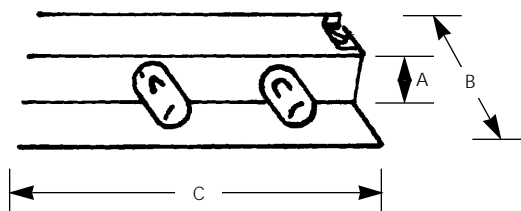

Type \_\_\_\_\_

-30WB

- P7500
- P7501
- P7502
- P7503
- P7504
- P7505

Catalog No.	Finish		Lamping	Wattage	Dimensions (Inches)		
	White				A	B	C
P7500	-30WB		4-5w Xenon	20w	3/4	1-3/4	9
P7501	-30WB		6-5w Xenon	30w	3/4	1-3/4	15
P7502	-30WB		8-5w Xenon	40w	3/4	1-3/4	21
P7503	-30WB		10-5w Xenon	50w	3/4	1-3/4	24
P7504	-30WB		12-5w Xenon	60w	3/4	1-3/4	30
P7505	-30WB		14-5w Xenon	70w	3/4	1-3/4	36

**Specifications:**

General

- Trim covered strips provide continuous lighting for under cabinets
- 12v 5 watt Xenon lamps included with unit (P7800-01 replacement available)
- 6,000 hour lamp life
- Lamps on 2-1/2" centers
- Six housing lengths are tailored to standard kitchen cabinet widths
- White baked enamel housing
- Removable cover for easy installation
- White finish on integral reflector and housing maximizes light output
- Aluminum chassis and ballast cover
- Companion strips available for corners and valance and toe lighting