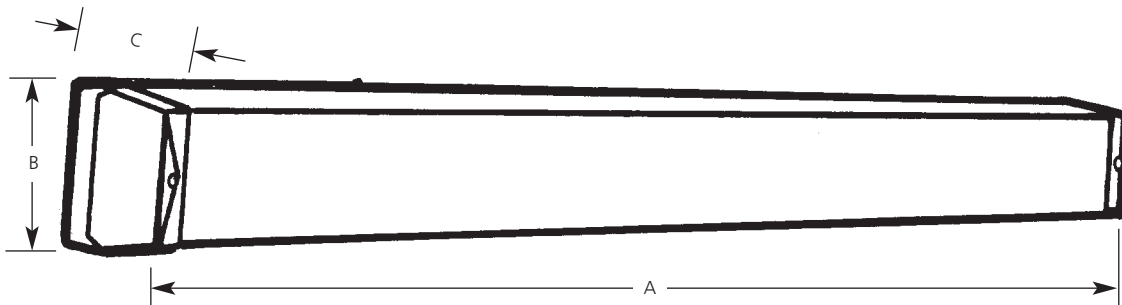

Catalog No.	Finish	Lamping	Dimensions (Inches)		
	White		A	B	C
P7128	-30EB	1-F17T8	24-3/8	4-5/8	4
P7129	-30EB	2-F17T8	24-3/8	4-5/8	4
P7130	-30EB	1-F25T8	36-3/8	4-5/8	4
P7131	-30EB	2-F25T8	36-3/8	4-5/8	4
P7132	-30EB	1-F32T8	48-3/8	4-5/8	4
P7133	-30EB	2-F32T8	48-3/8	4-5/8	4

Specifications:

General

- Ribbed white acrylic diffuser
- Removable white plastic end caps permit lamp replacement and cleaning
- Can be mounted horizontally or vertically
- Complies with "Americans with Disabilities Act"
- Energy Star Certified