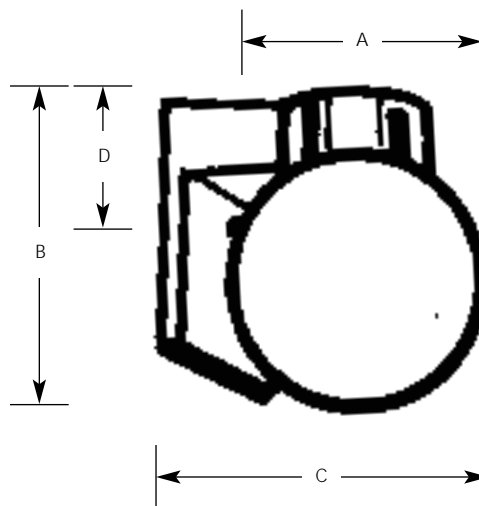

Type \_\_\_\_\_  
-31  
P5698

Catalog No.	Finish Black	Diffuser	Lamping	Dimensions (Inches)			
				A	B	C	D
P5698	-31	White Globe	2-7w CF	6	7	7	3-1/4

**Specifications:**

General

- Cast aluminum wall bracket
- UV stabilized polycarbonate white globe diffuser
- Diffuser screws into aluminum bracket

Labeling

- UL-CUL wet location listed