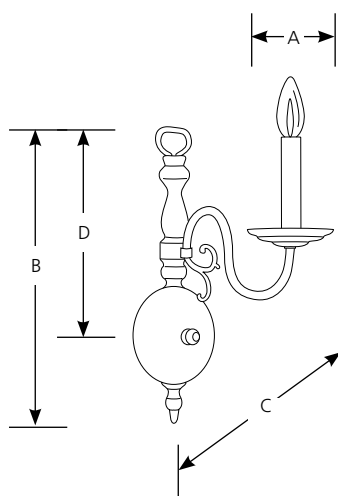

Type _____
 -10
 P3801
 P3802

Catalog No.	Finish Polished Brass	Lamping	Dimensions (Inches)			
			A	B	C	D
P3801	-10	1 (c) 60w	4-1/2	14	9	9-1/4
P3802	-10	2 (c) 60w	12-7/8	14	8-3/4	9-1/4

Specifications:

General

- Half ball canopy
- Cast arm backs
- Steel construction
- Companion chandeliers and hall and foyer units available
- Accessory solid brass candle caps (P8788-10)

Electrical

- Candelabra phenolic socket
- White candle cover
- Pre-wired

Labeling

- UL-CUL listed

Mounting

- Wall mount
- Covers outlet box
- Half ball portion of canopy covering outlet box is 4-1/4" diameter
- Mounting strap for outlet box included