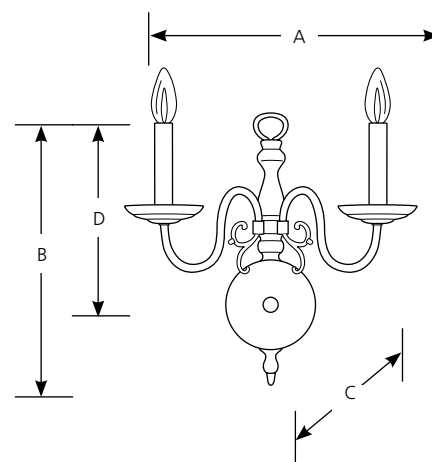

Type _____
 -10
 P3801
 P3802

Catalog No.	Finish Polished Brass	Lamping	Dimensions (Inches)			
			A	B	C	D
P3801	-10	1 (c) 60w	4-1/2	14	9	9-1/4
P3802	-10	2 (c) 60w	12-7/8	14	8-3/4	9-1/4

Specifications:

General

- Half ball canopy
- Cast arm backs
- Steel construction
- Companion chandeliers and hall and foyer units available
- Accessory solid brass candle caps (P8788-10)

Electrical

- Candelabra phenolic socket
- White candle cover
- Pre-wired

Labeling

- UL-CUL listed

Mounting

- Wall mount
- Covers outlet box
- Half ball portion of canopy covering outlet box is 4-1/4" diameter
- Mounting strap for outlet box included