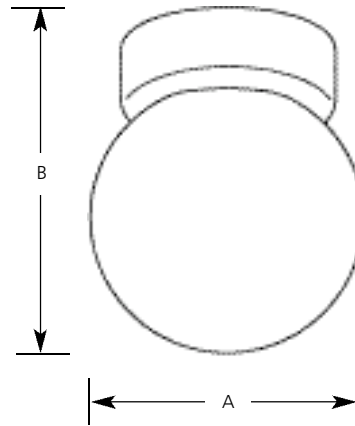

Type _____
 -30
 P3203

Catalog No.	Finish White	Lamping	Dimensions (Inches)	
			A	B
P3203	-30	1 (m) 60w	6	7

Specifications:

General

- White 6" glass globe
- White steel straight sided fitter
- Glass globe held in place with concealed snap springs