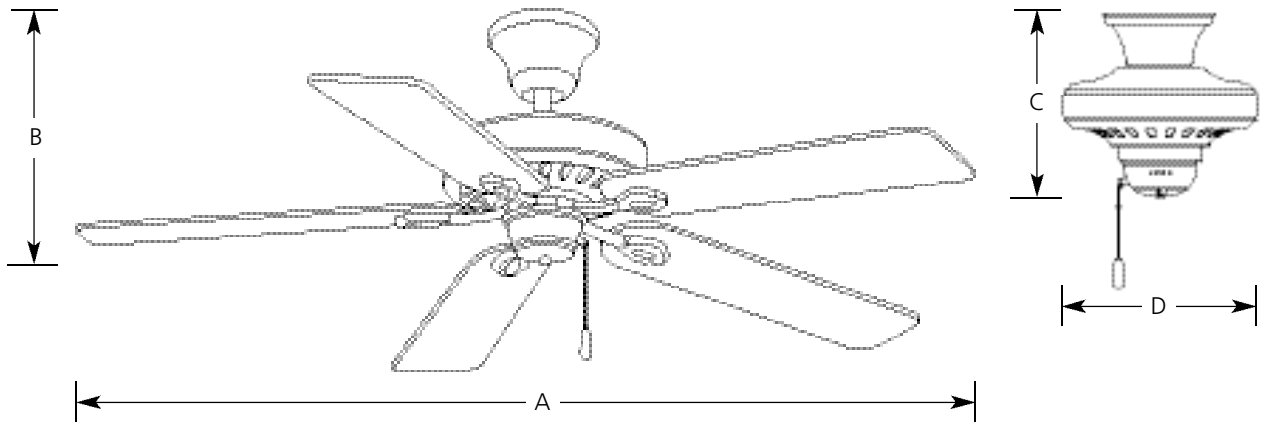

Indoor

52" Ceiling Fan
Air Pro
Energy Star

Ceiling Fan

Catalog No.	Finish								Dimensions (Inches)			
	Brushed Nickel	Antique Bronze	Cobble- Stone	Mill- stone	Gilded Iron	Forged Bronze	Antique Nickel	Corinthian Bronze	A	B	C	D
P2521	-09	-20	-33	-40	-71	-77	-81	-93	52	14-5/8	11-9/16	11-3/4
Blades												
Side 1	White	Medium Cherry	Honey Pine	Medium Oak	Classic Walnut	Classic Walnut	Medium Oak	Dark Teak				
Side 2	Natural Cherry	Classic Walnut	Medium Cherry	Light Oak	Dark Cherry	Medium Cherry	Cherry	Medium Cherry				

Specifications:

General

- Energy Star certified
- 30 year limited warranty

Blades

- Five blades
- Reversible
- 12 degree pitch
- Sure Connect blade attachment system
 - Screws preinstalled in blades for attachment to motor arms
 - Special guides align blades to motor arms
 - Preinstalled rubber isolation pads minimize vibration noise
- Plywood blade construction

Motor

- Triple capacitor speed control; manual reverse control
- 153mm dia x 18mm high
- Pull chain on brushed nickel (-09) is chrome with a white fob, gilded iron (-71) and antique nickel (-81) is antique brass with a black fob, and all the rest have antique brass chains with walnut fob's.

Mounting

- Dual ceiling mounting use with downrod or install close to ceiling
- Quick Install canopy
 - Installs without removing J-box screws
 - Holds fan for wiring during installation
 - Dual-mount for downrod or close to ceiling mounting
- A 3/4" x 4-1/2" downrod is included. Longer accessory downrods can be ordered separately
- Standard canopy designed for sloped ceilings up to 45 degrees (12:12 ceiling pitch)
- Oversized, textured die cast hanger ball reduces noise and wobble vibrations
- Canopy covers standard recessed 4" octagonal outlet box. Note: An outlet box assembly designed for fan installation is required (not included)
- Mounting hardware is included