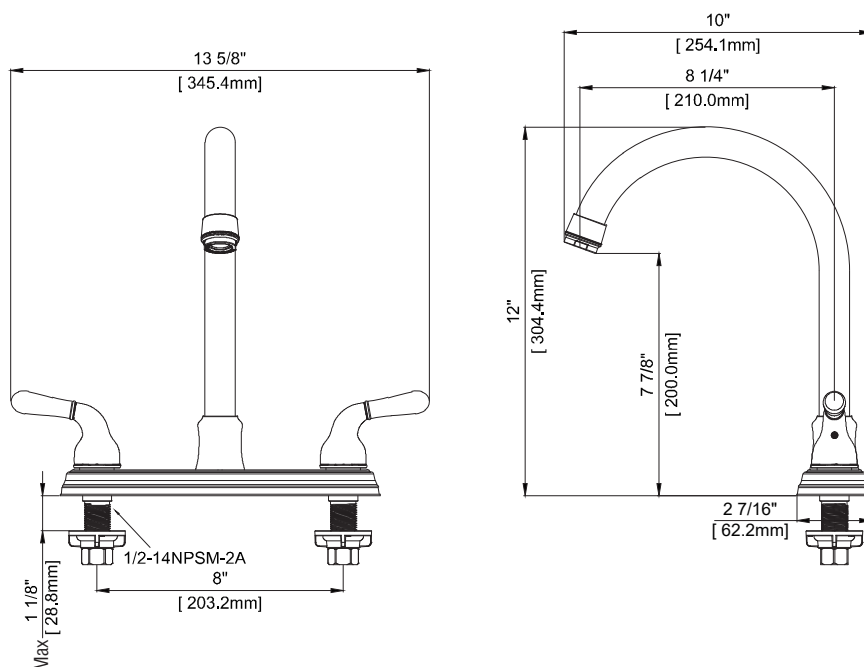

Model Numbers

PFXCM2M312 Chrome

PFXCM2M312

Warranty and Codes

This product comes complete with installation, operating, care and maintenance instructions. This PROFLO faucet carries a limited lifetime warranty when installed in residential applications. The warranty is five years in commercial applications.

*Compliant with lead content requirements of California AB 1953.

FERGUSON.COM/PROFLO