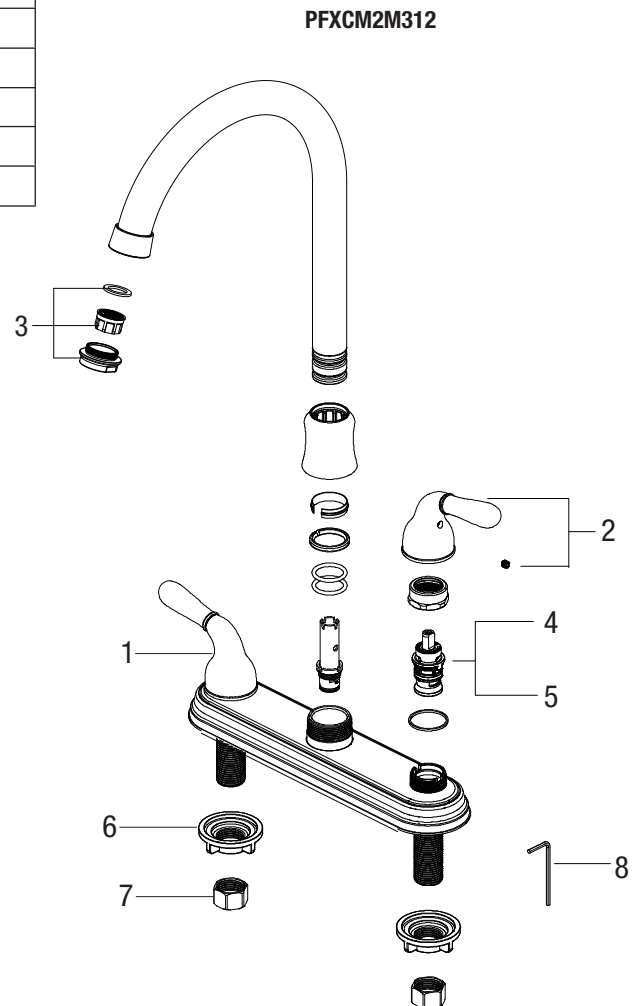

PFXCM2M312

KALADA TWO-HANDLE KITCHEN FAUCET

Model Numbers

PFXCM2M312 Chrome

No.	Item	Part Number	Material Type
1	Handle H	OBPF7F13108*	Zinc Alloy
2	Handle C	OBPF7F13109*	Zinc Alloy
3	Aerator	OBPF5F30014*	Brass
4	Cartridge H	OBPF220067	Ceramic
5	Cartridge C	OBPF220068	Ceramic
6	Mounting Nut	OBPF156001	Plastic
7	Coupling Nut	OBPF156002	Brass
8	2.5mm Hex Allen Wrench	OBPF1RP70221	Steel

Warranty and Codes

This product comes complete with installation, operating, care and maintenance instructions. This PROFLO faucet carries a limited lifetime warranty when installed in residential applications. The warranty is five years in commercial applications. Certified to ASME A112.18.1. *Compliant with lead content requirements of California AB1953