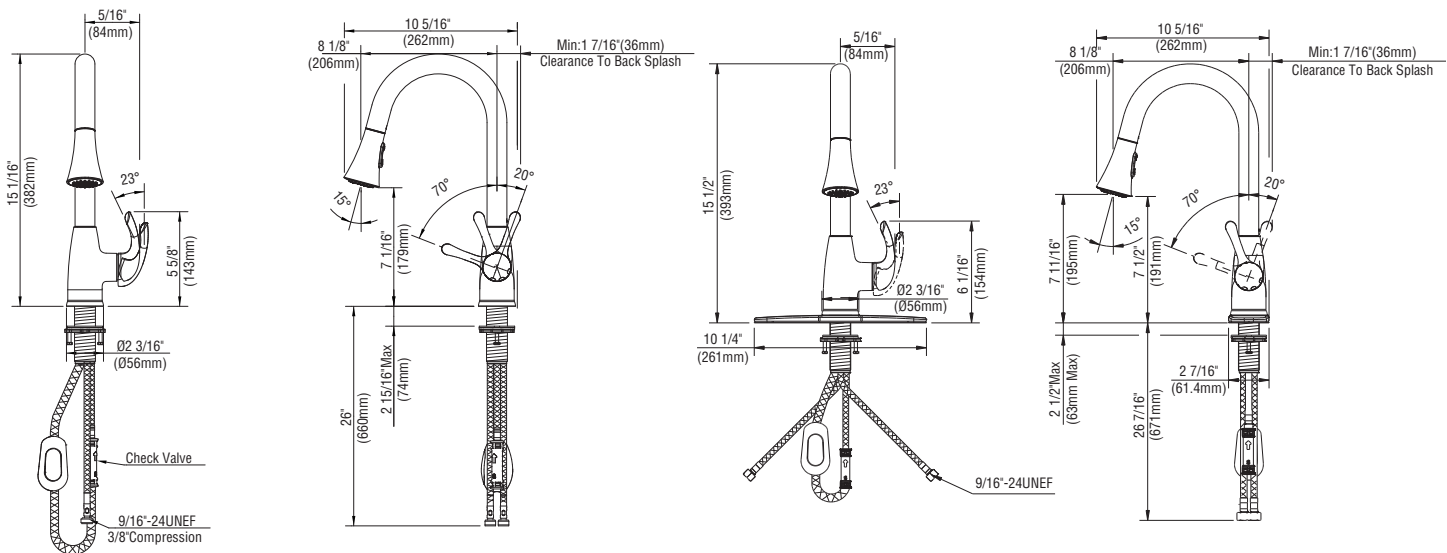

Specifications

PFXC8512 - Kirkham Single Handle Pull Down Kitchen Faucet

Product Features

- Ceramic cartridge
- Metal lever handle
- 1 or 3 hole installation
- Optional deck plate included
- Two-function spray head: stream and spray
- Max. flow rate: 1.75 gpm (6.6 L/min) at 60 psi
- cUPC/IAPMO listed
- ADA compliant

Model Numbers

PFXC8512CP
PFXC8512ZBN

Chrome
PVD brushed nickel

PFXC8512CP

Product Specifications

*All measurements are nominal. Please verify before actual installation.

Warranty and Codes

This product comes complete with installation, operating, care and maintenance instructions. This PROFLO faucet carries a limited lifetime warranty when installed in residential applications. The warranty is five years in commercial applications. Compliant with lead content requirements of California AB 1953 and Vermont S.152.