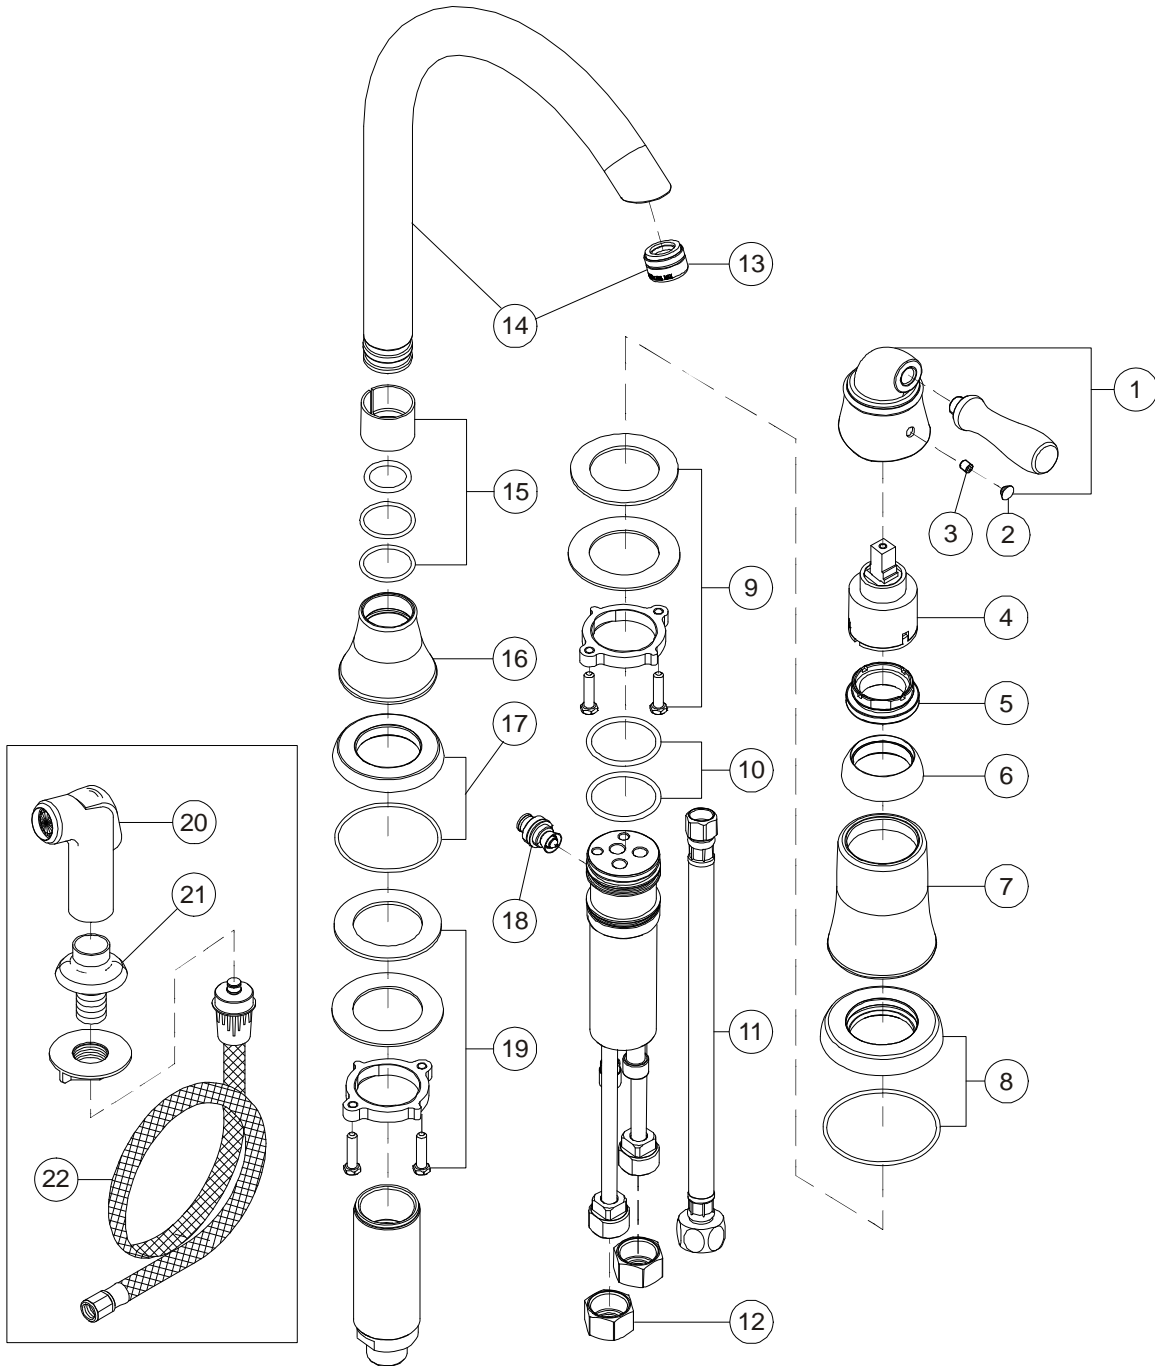

Model 120044

Single Lever Handle Kitchen Faucet
Three Hole Mount With Spray
Chrome Plated Finish
1/2" IPS Connection

Sanibel™

Model 120044

Refer to Premier Faucet Parts List Sheet for part numbers and ordering information.

**Model 120044**

Single Lever Handle Kitchen Faucet
 Three Hole Mount With Spray
 Chrome Plated Finish
 1/2" IPS Connection

Sanibel™

Model 120044

Refer to Premier Faucet Parts Schematic Sheet for parts diagram.

INDEX	DESCRIPTION	MATERIAL	QTY	PART NO
1	HANDLE ASSEMBLY	BRASS	1	994144
2	INDEX PLUG	PLASTIC	1	994204
3	HANDLE SCREW	STEEL	1	994196
4	CARTRIDGE	CERAMIC	1	994105
5	BONNET NUT	BRASS	1	994319
6	CAP	PLASTIC	1	994348
7	CANOPY	BRASS	1	994333
8	DECK ESCUTCHEON ASSY	BRASS	1	994638
9	INSTALLATION KIT	BRASS	1	994269
10	O-RING	RUBBER	2	994537
11	HOSE	PLASTIC	1	994563
12	COUPLING NUT	BRASS	1	133838
13	AERATOR	BRASS	1	144219
14	SPOUT ASSEMBLY	BRASS	1	994491
15	SPOUT GASKET KIT	RUBBER	1	994550
16	SPOUT COLLAR	BRASS	1	994500
17	SPOUT ESCUTCHEON ASSY	BRASS	1	994451
18	SPRAY DIVERter	PLASTIC	1	994115
19	INSTALLATION KIT	BRASS	1	994269
20	SPRAYER	PLASTIC	1	994300
21	SPRAY CRADLE	PLASTIC	1	994290
22	SPRAY HOSE	PVC	1	153185