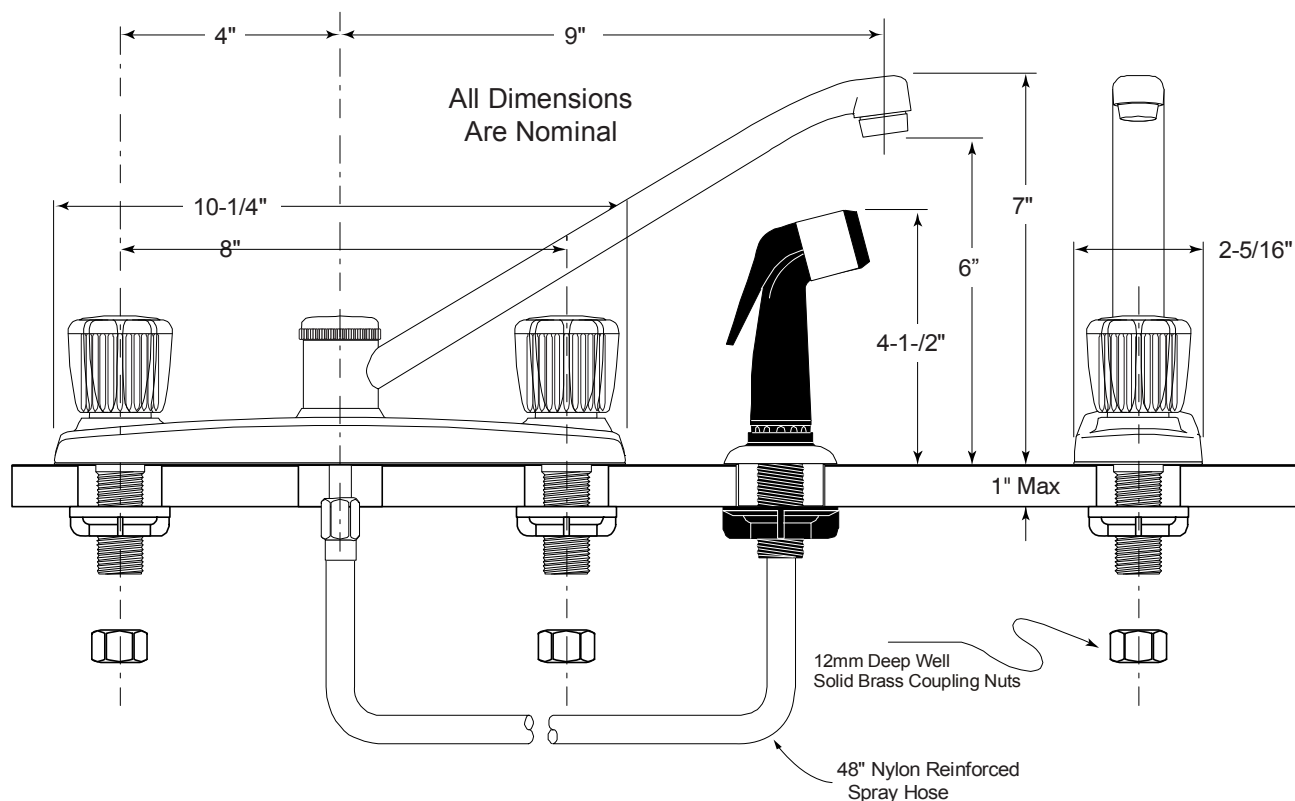

Description

- European styled kitchen faucet
- Twin acrylic handle washerless control
- Chrome plated metal housing
- Cast brass waterway
- 8" On-center installation
- Includes plastic sprayer with 48" reinforced hose
- 1/2" Brass IPS connections with brass coupling nuts
- Long reach 9" oval brass tubular spout
- Internal parts are interchangeable with genuine Delta® repair parts

Bayview™

Model 120022

Twin Acrylic Handle Kitchen Faucet
Chrome Plated Finish
With Spray
1/2" IPS Connection

For additional information contact Premier Faucet at 866-745-4010 or visit our website at www.premierfaucet.com