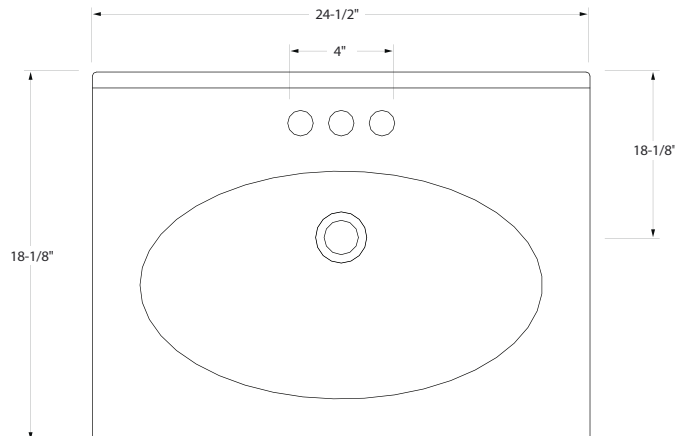

For additional information contact Premier Faucet at 866-745-4010 or visit our website at www.premierfaucet.com