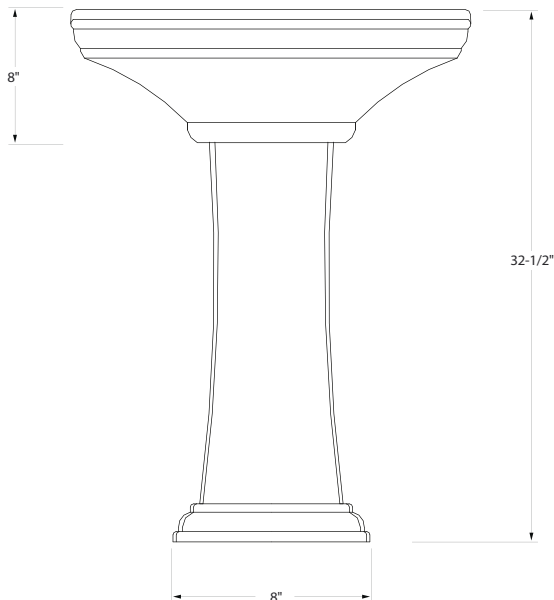

For additional information contact Premier Faucet at 866-745-4010 or visit our website at www.premierfaucet.com