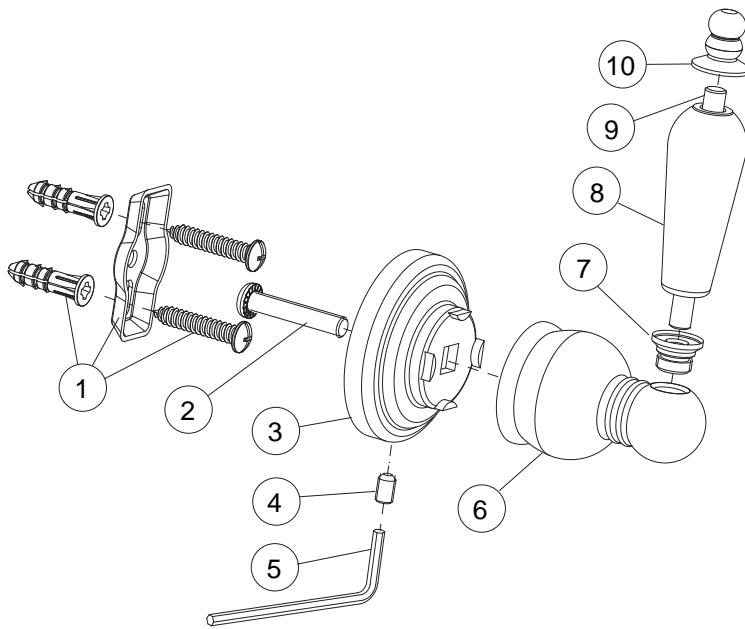

Description

- Teapot style single robe hook
- Chrome plated all metal construction
- Concealed screw mounting
- Mounting hardware includes screws and wall anchors
- Matches Premier Wellington faucet suite
- Teapot styling complements many faucet brands

Warranty

- Three Year Limited Warranty  
Refer to Premier Faucet warranty program for further details and restrictions

Wellington™

Model 552009

Genuine Premier Wellington Accessory  
Decorative Single Robe Hook  
Chrome Plated Finish

No	Part Name	Material	Qty.
1	MOUNTING KIT	PLASTIC / METAL	1
2	ATTACHMENT SCREW	STEEL	1
3	ESCUTCHEON	METAL	1
4	SET SCREW	STEEL	1
5	ALLEN WRENCH	STEEL	1
6	BRACKET	METAL	1
7	WASHER CUP	METAL	1
8	INSERT	PORCELAIN	1
9	SPINDLE	STEEL	1
10	FINIAL	METAL	1

All Dimensions Are Nominal