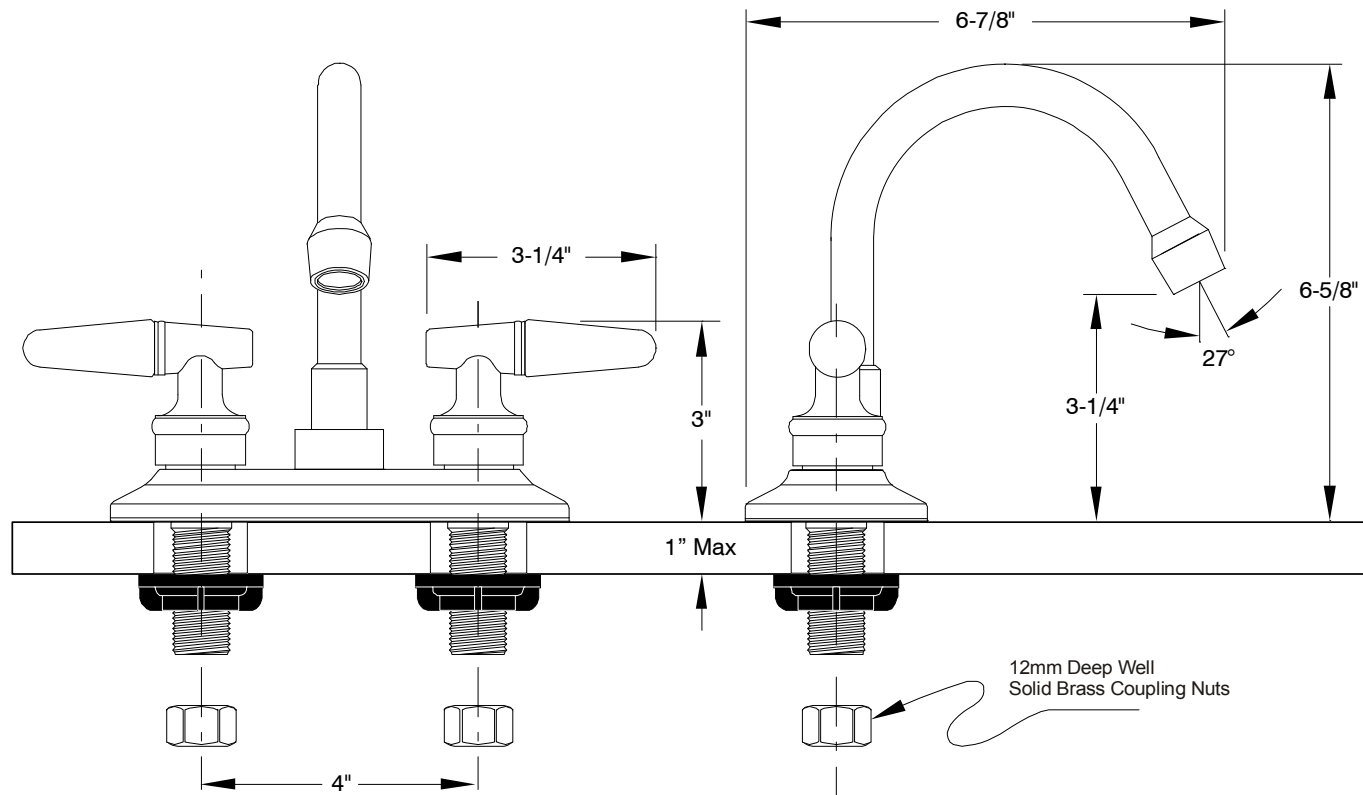

WASHERLESS LAVATORY FAUCET SPECIFICATIONS

Description

- Twin lever handle high rise lavatory faucet
- Chrome plated finish
- Cast brass waterway
- 4" center set
- Includes ABS pop-up with color matched trim
- Internal parts are interchangeable with genuine Delta® repair parts

Ashbury™

Model 04340

Twin Lever Handle Hi-Rise Lavatory Faucet

Chrome Plated Finish

With ABS Pop-Up

1/2" IPS Connection

For additional information contact Premier Faucet at 866-745-4010 or visit our website at www.premierfaucet.com