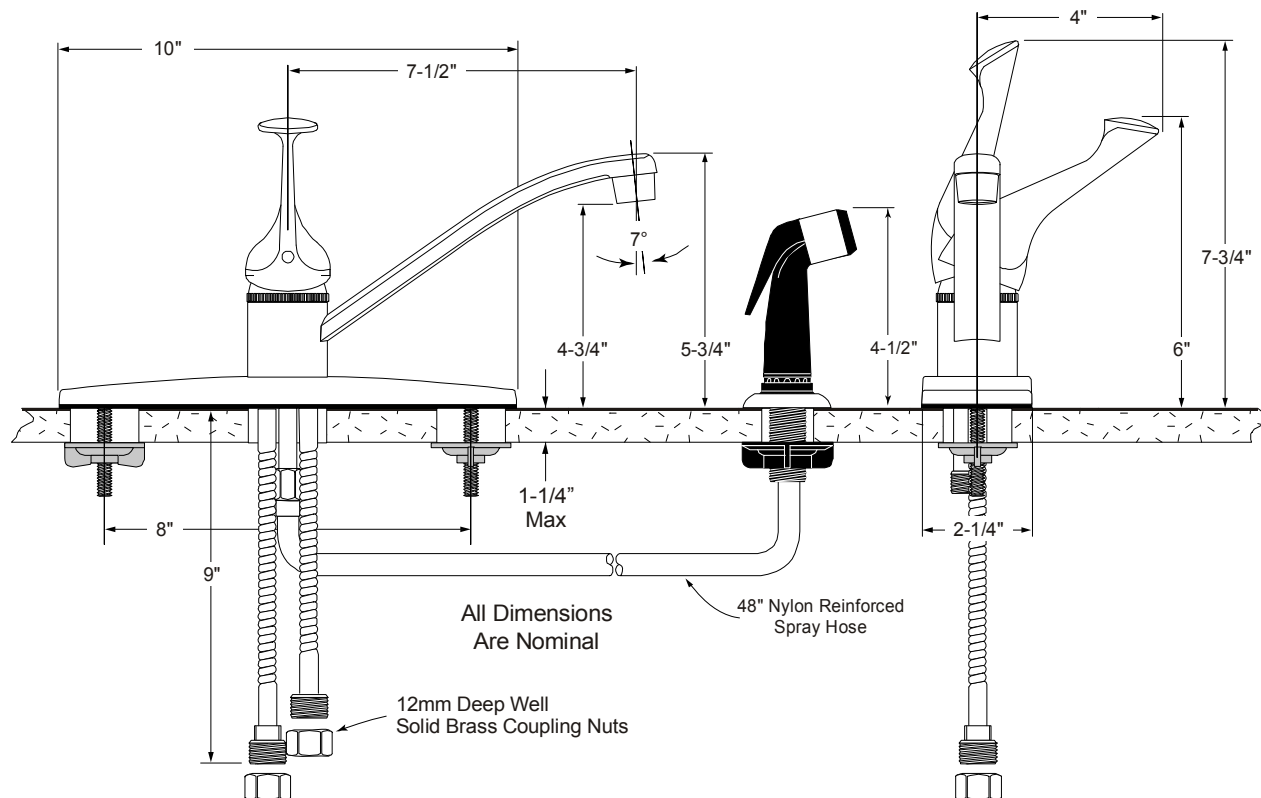

For additional information contact Premier Faucet at 866-745-4010 or visit our website at www.premierfaucet.com