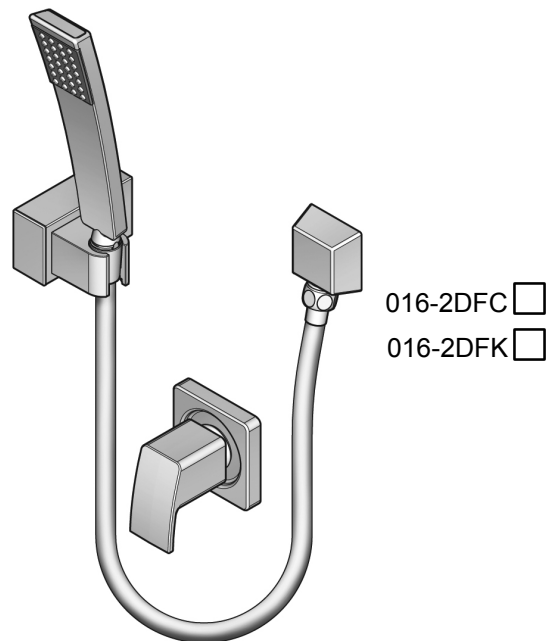

16 Series

KENZO™

Hand-Held Shower

Lever Handle

Wallmount

Highlights

- Complete Collection with Coordinating Lavatory and Tub & Shower Options
- 60" Metal Hose with Matching Finish
- Includes Hand Shower, Hose, Wall Mount Bracket, and Drop Elbow

Code Compliance

Price Pfister products are designed and manufactured in compliance with the following standards and codes:

- IAPMO certified   • ASME A112.18.1
- CSA B125 certified   • ANSI A117.1 (Lever handles only) ♿

Finishes	016-2DFC	016-2DFK
Polished Chrome	X	
Satin Nickel		X

Features	016-2DFC	016-2DFK
Complete Collection with Coordinating Lavatory and Tub & Shower Options	X	X
Concealed Screw Installation	X	X
60" Metal Hose with Matching Finish	X	X
Includes Back Flow Prevention System	X	X
Includes Hand Shower, Hose, Wall Mount Bracket, and Drop Elbow	X	X
Requires 015-3WDX Rough-In	X	X
Self Cleaning Spray Head	X	X
Lever Handle	X	X
Wallmount	X	X
ADA Compliant	X	X
Step-By-Step Installation Instructions	X	X
Pforever Warranty®	X	X

For additional information, please contact your Price Pfister representative, or visit our website at www.pricepfister.com.

Project: _____

Contractor: _____

SS-016-05

1-800-PFAUCET www.pricepfister.com
19701 DaVinci, Lake Forest, CA 92610
07/17/08

Price Pfister®