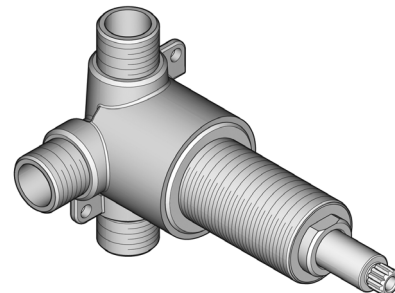

Highlights

- High-Flow 3-Way Diverter Rough-In
- 4-Port Diverter
- Pforever Warranty®

Code Compliance

Price Pfister products are designed and manufactured in compliance with the following standards and codes:

- IAPMO certified
- ASME A112.18.1
- CSA B125 certified
- ANSI A117.1 (Lever handles only)

15 Series

Diverter

Ceramic Disc Valv

Finishes	015-3WDX
Unfinished	x

Features	015-3WDX
3 Functions Available	x
4-Port Diverter	x
High-Flow 3-Way Diverter Rough-In	x
Step-By-Step Installation Instructions	x
Pforever Warranty®	x

015-3WDX

For additional information, please contact your Price Pfister representative, or visit our website at www.pricepfister.com.

Project: _____

Contractor: _____

SS-015-06

1-800-PFAUCET www.pricepfister.com
19701 DaVinci, Lake Forest, CA 92610
07/17/08

Price Pfister®