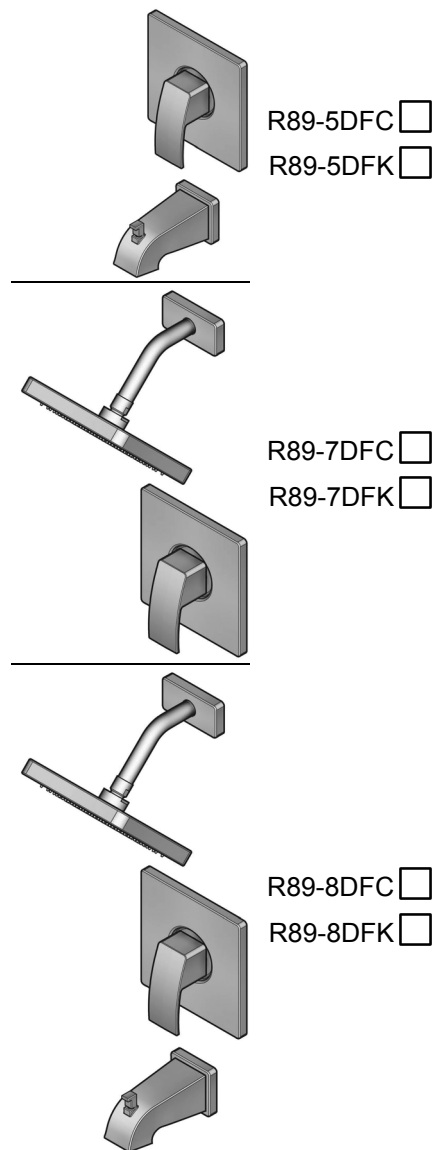

### Highlights

- Complete Collection with Coordinating Lavatory and Tub & Shower Options
- 60" Metal Hose with Matching Finish
- Includes Hand Shower, Hose, Wall Mount Bracket, and Drop Elbow

## R89 Series

### Shower Trim

Single Control  
Single Hole Installation  
Pressure Balance Valve

	R89-5DFC	R89-5DFK	R89-7DFC	R89-7DFK	R89-8DFC	R89-8DFK
<b>Finishes</b>						
Polished Chrome	X		X		X	
Satin Nickel		X		X		X

	R89-5DFC	R89-5DFK	R89-7DFC	R89-7DFK	R89-8DFC	R89-8DFK
<b>Features</b>						
Complete Collection with Coordinating Lavatory and Roman Tub Options	X	X	X	X	X	X
Lever Handle	X	X	X	X	X	X
Quick Trim Installation—Attaches Without Tools, No Exposed Screws	X	X	X	X	X	X
2.5gpm Shower Head			X	X	X	X
ADA Compliant	X	X	X	X	X	X
Tub & Shower					X	X
Shower Only			X	X		
Tub Only	X	X				
Metal Shower Arm with Decorative Shower and Spout Flanges			X	X	X	X
Self-Cleaning Shower Head			X	X	X	X
Metal Diverter Spout	X	X			X	X
Quick Connect Tub Spout	X	X			X	X
Step-By-Step Installation Instructions	X	X	X	X	X	X
Pforever Warranty®	X	X	X	X	X	X