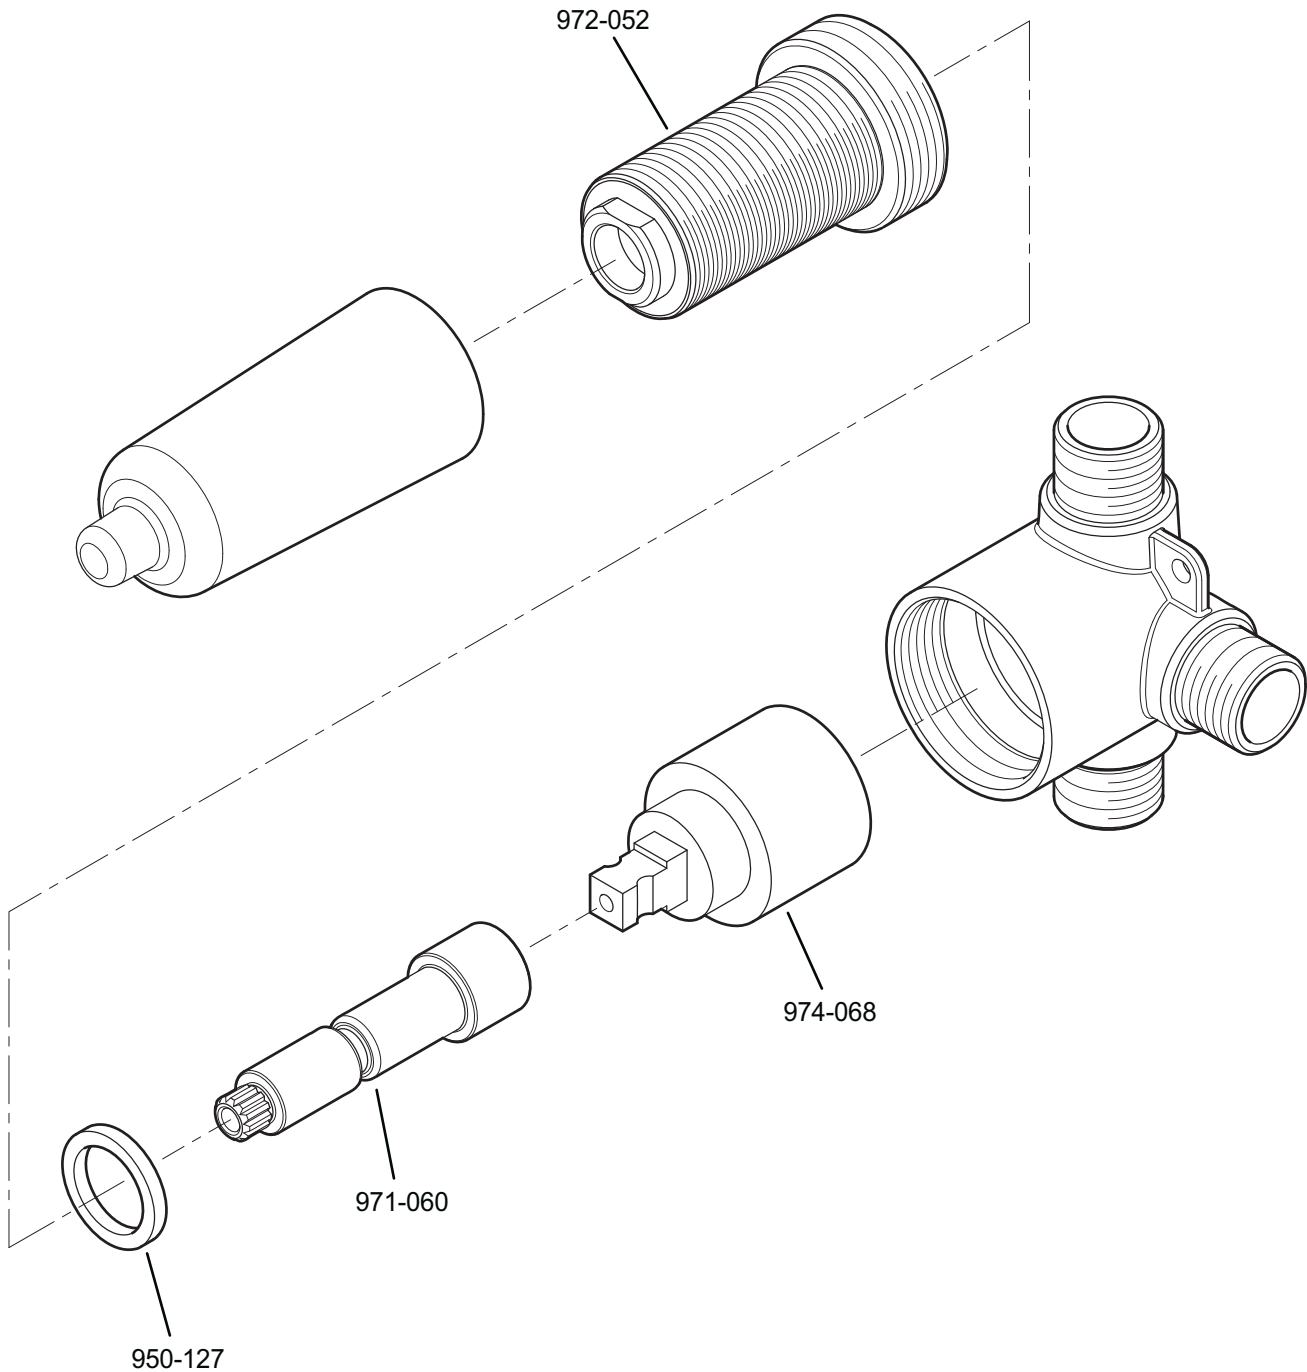

All finishes not available on all parts

1-800-PFAUCET www.pricepfinder.com
19701 DaVinci, Lake Forest, CA 92610

07/15/08

Price Pfister

PARTS EXPLOSION

15 Series Kenzo™ In-Wall Diverter Valve

FINISHES * Indicates Finish