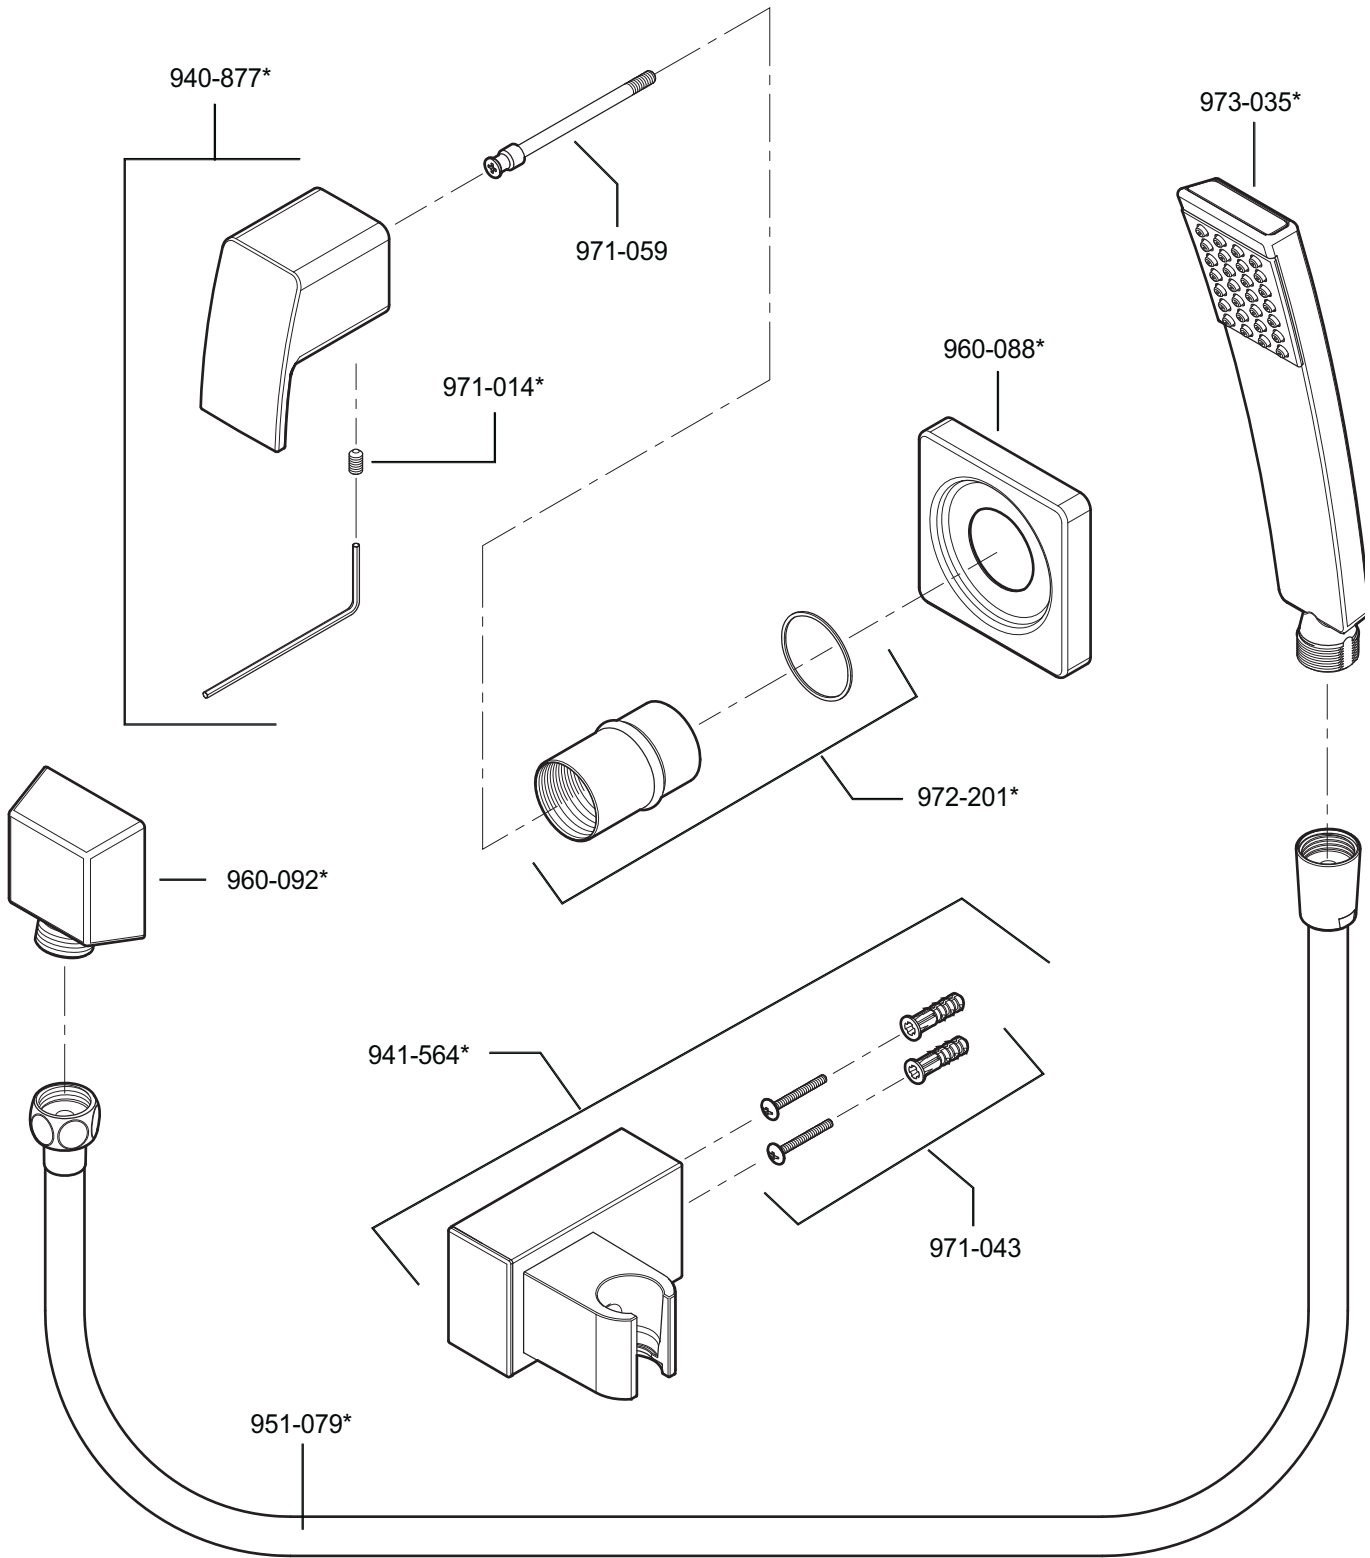

All finishes not available on all parts

1-800-PFAUCET www.pricepfinder.com
19701 DaVinci, Lake Forest, CA 92610

07/15/08

Price Pfister

PARTS EXPLOSION

16 Series Kenzo™ In-Wall Diverter Trim

FINISHES * Indicates Finish