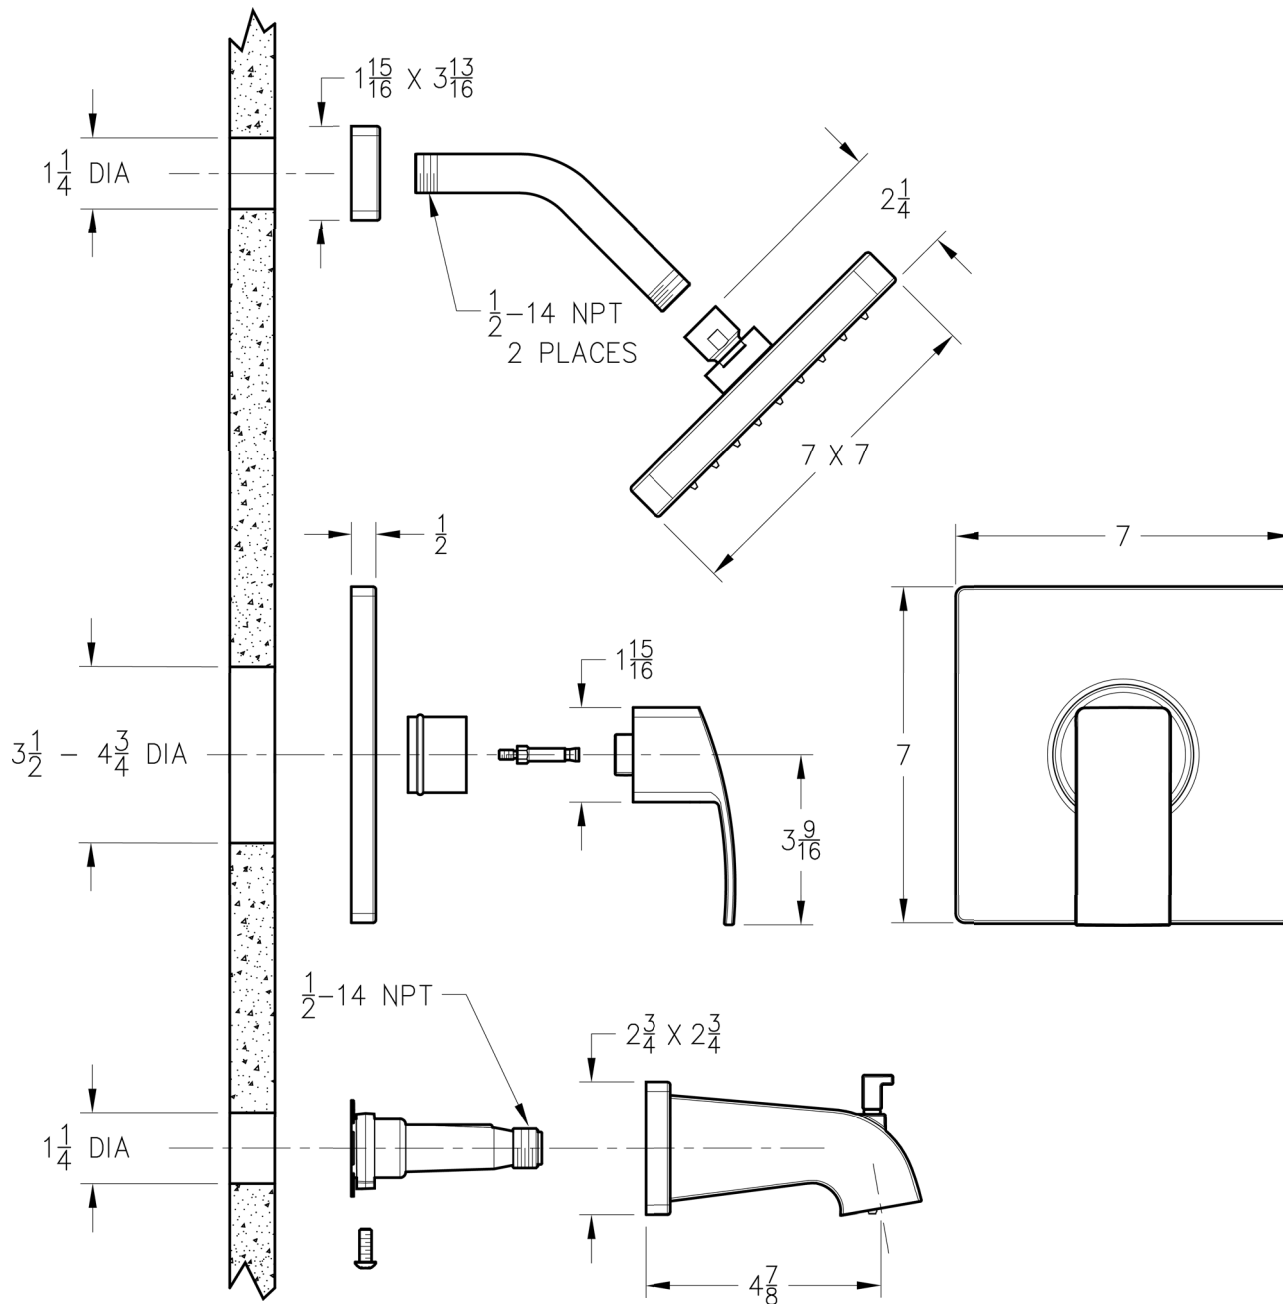

16 Series

KENZO™

Hand-Held Shower

Dimensions are in Inches

1-800-PFAUCET www.pricepfister.com
 19701 DaVinci, Lake Forest, CA 92610
 07/17/08

Price Pfister®

15 Series

Diverter

TYPICAL TUB-SHOWER INSTALLATION

Dimensions are in Inches

1-800-PFAUCET www.pricepfister.com
 19701 DaVinci, Lake Forest, CA 92610
 07/17/08

Price Pfister®

INSTALLATION DIMENSIONS

R89 Series
KENZO
Shower Trim

Dimensions are in Inches

1-800-PFAUCET www.pricepfister.com
19701 DaVinci, Lake Forest, CA 92610
07/17/08

Price Pfister

SS-R89-18