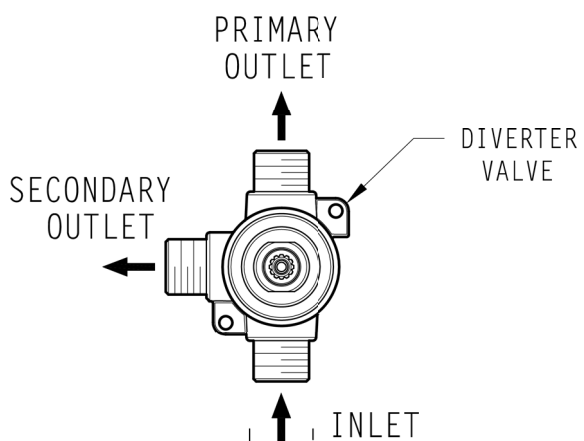

16 Series

KENZO™

Hand-Held Shower

Dimensions are in Inches

1-800-PFAUCET www.pricepfister.com
 19701 DaVinci, Lake Forest, CA 92610
 07/17/08

Price Pfister®

15 Series

Diverter

TYPICAL TUB-SHOWER INSTALLATION

Dimensions are in Inches

1-800-PFAUCET www.pricepfister.com
 19701 DaVinci, Lake Forest, CA 92610
 07/17/08

Price Pfister®

INSTALLATION DIMENSIONS

R89 Series
KENZO
Shower Trim