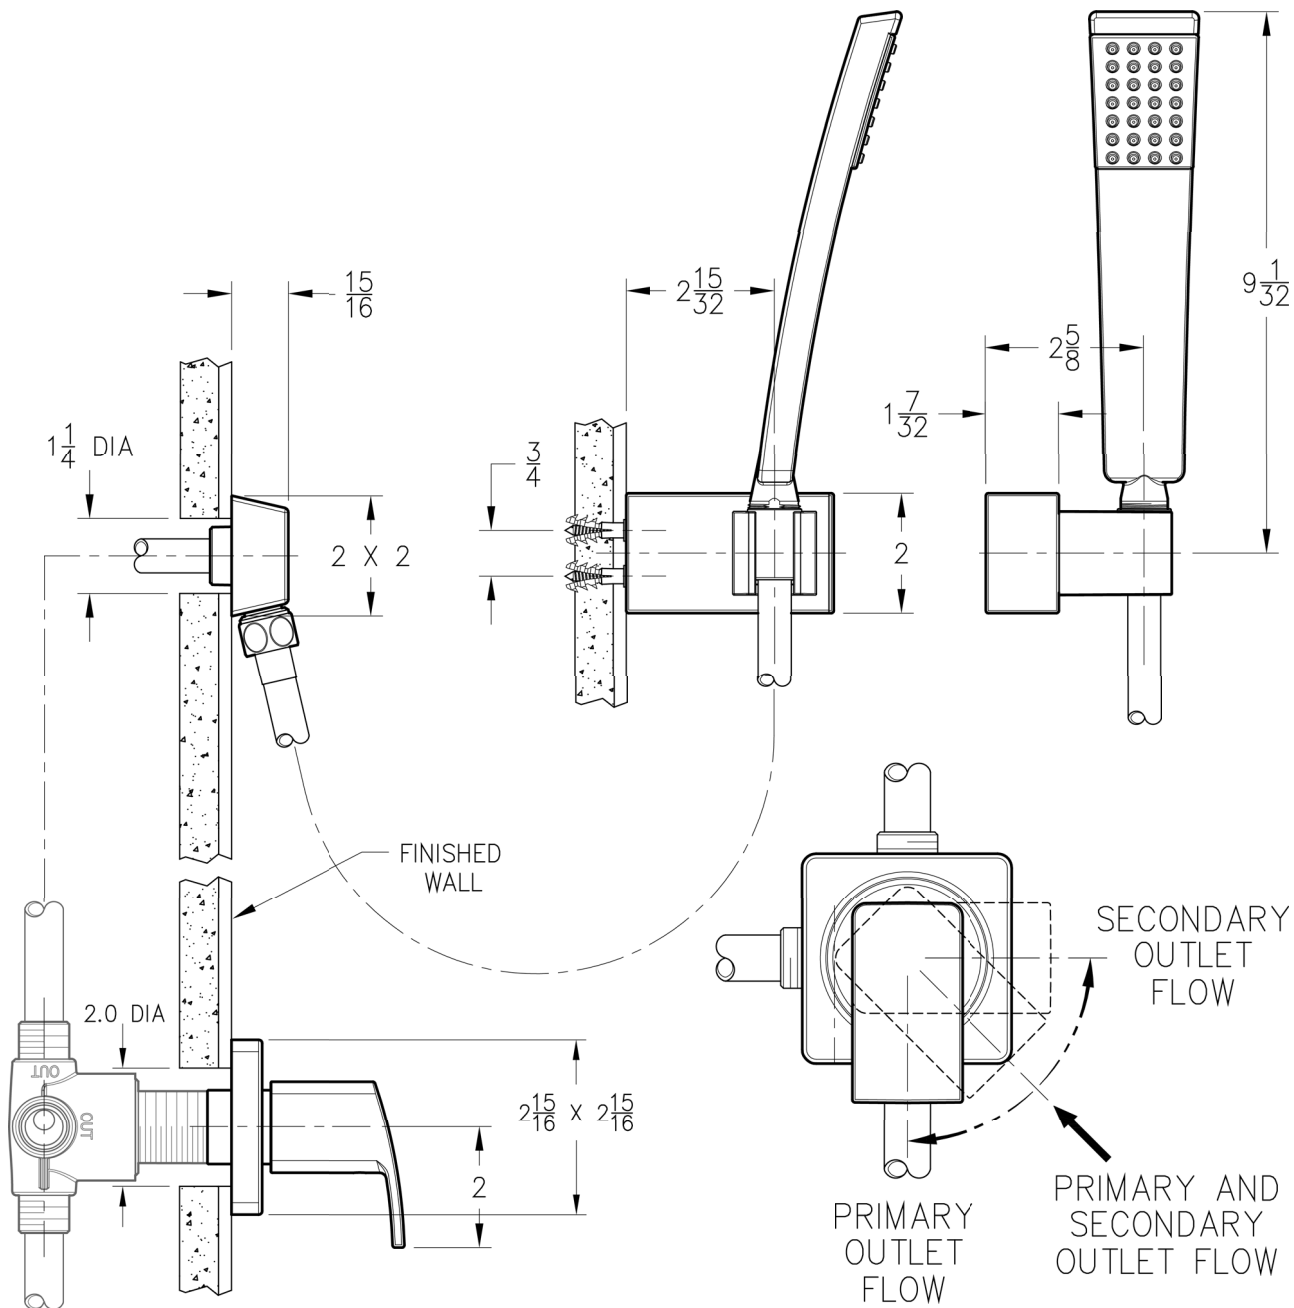

16 Series

KENZO™

Hand-Held Shower

Dimensions are in Inches

1-800-PFAUCET www.pricepfister.com
 19701 DaVinci, Lake Forest, CA 92610
 07/17/08

Price Pfister®

15 Series

Diverter

TYPICAL TUB-SHOWER INSTALLATION

Dimensions are in Inches

1-800-PFAUCET www.pricepfister.com
 19701 DaVinci, Lake Forest, CA 92610
 07/17/08

Price Pfister®

INSTALLATION DIMENSIONS

R89 Series
KENZO
Shower Trim

Dimensions are in Inches

1-800-PFAUCET www.pricepfister.com
19701 DaVinci, Lake Forest, CA 92610
07/17/08

Price Pfister

SS-R89-18