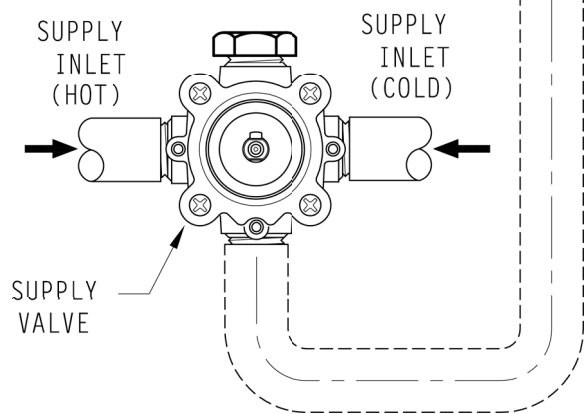

16 Series

KENZO™

Hand-Held Shower

Dimensions are in Inches

1-800-PFAUCET www.pricepfister.com
 19701 DaVinci, Lake Forest, CA 92610
 07/17/08

Price Pfister®

15 Series

Diverter

TYPICAL TUB-SHOWER INSTALLATION

Dimensions are in Inches

1-800-PFAUCET www.pricepfister.com
 19701 DaVinci, Lake Forest, CA 92610
 07/17/08

Price Pfister®

INSTALLATION DIMENSIONS

R89 Series
KENZO
Shower Trim