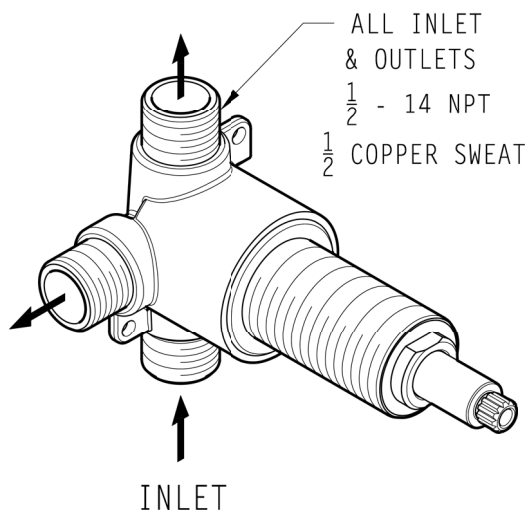

16 Series

KENZO™

Hand-Held Shower

Dimensions are in Inches

1-800-PFAUCET www.pricepfister.com
 19701 DaVinci, Lake Forest, CA 92610
 07/17/08

Price Pfister®

15 Series

Diverter

TYPICAL TUB-SHOWER INSTALLATION

Dimensions are in Inches

1-800-PFAUCET www.pricepfister.com
 19701 DaVinci, Lake Forest, CA 92610
 07/17/08

Price Pfister®

INSTALLATION DIMENSIONS

R89 Series
KENZO
Shower Trim