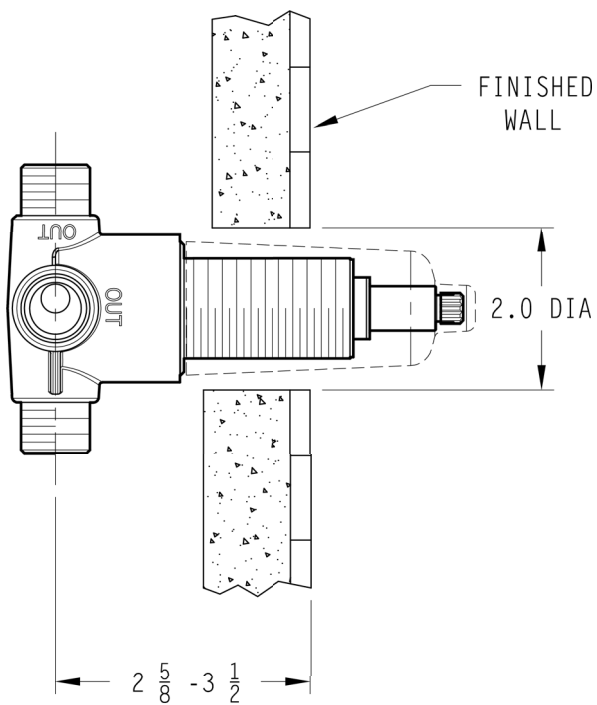

16 Series

KENZO™

Hand-Held Shower

Dimensions are in Inches

1-800-PFAUCET www.pricepfister.com
 19701 DaVinci, Lake Forest, CA 92610
 07/17/08

Price Pfister®

15 Series

Diverter

TYPICAL TUB-SHOWER INSTALLATION

Dimensions are in Inches

1-800-PFAUCET www.pricepfister.com
 19701 DaVinci, Lake Forest, CA 92610
 07/17/08

Price Pfister®

INSTALLATION DIMENSIONS

R89 Series
KENZO
Shower Trim

Dimensions are in Inches

1-800-PFAUCET www.pricepfister.com
19701 DaVinci, Lake Forest, CA 92610
07/17/08

Price Pfister

SS-R89-18