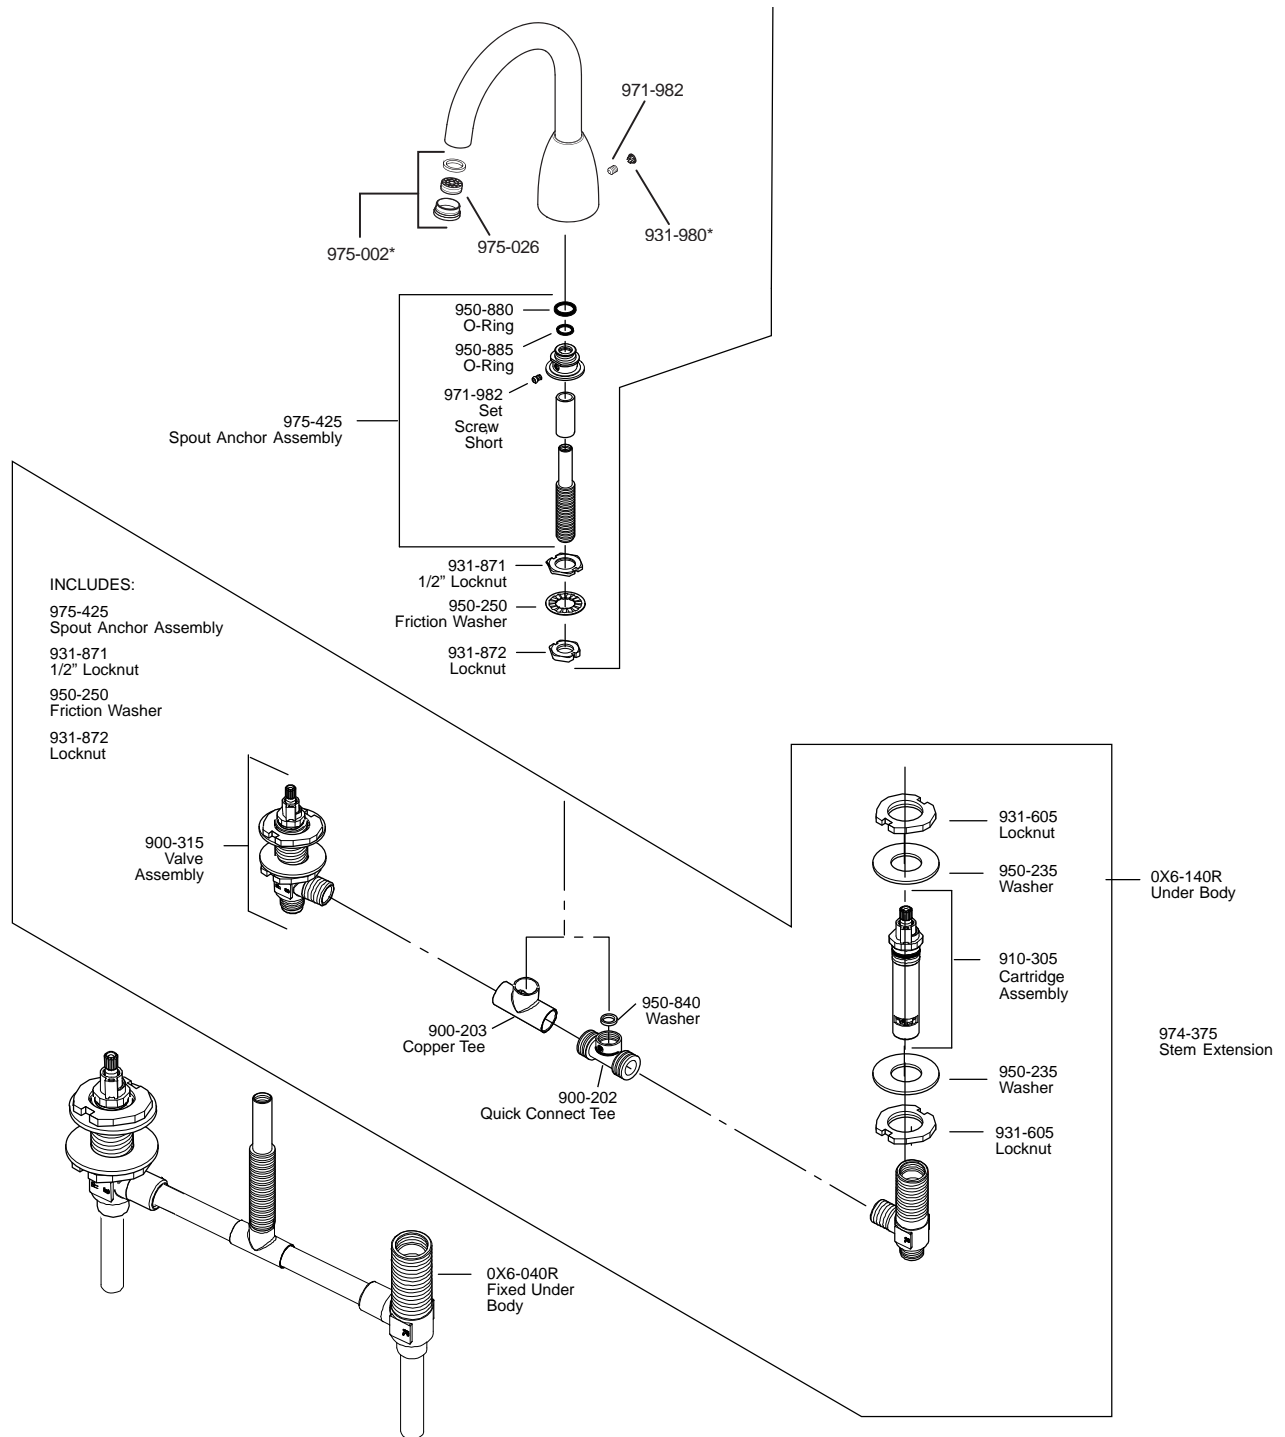

PARTS EXPLOSION

RT6 Series Contempra™ Spout

BODIES AND HHL HUB AND HANDLE TRIM KITS SUPPLIED SEPARATELY

FINISHES * Indicates Finish

A Polished Chrome	M Almond	U Rustic Bronze
B Black	N Antique Bronze	V PVD Polished Brass
E Rustic Pewter	P Polished Brass	W White
D PVD Polished Nickel	Q Satin Brass	Y Tuscan Bronze
J PVD Brushed Nickel	R Copper	Z Oil-Rubbed Bronze
K Satin Nickel	S Stainless Steel	
L Satin Stainless	T Biscuit	