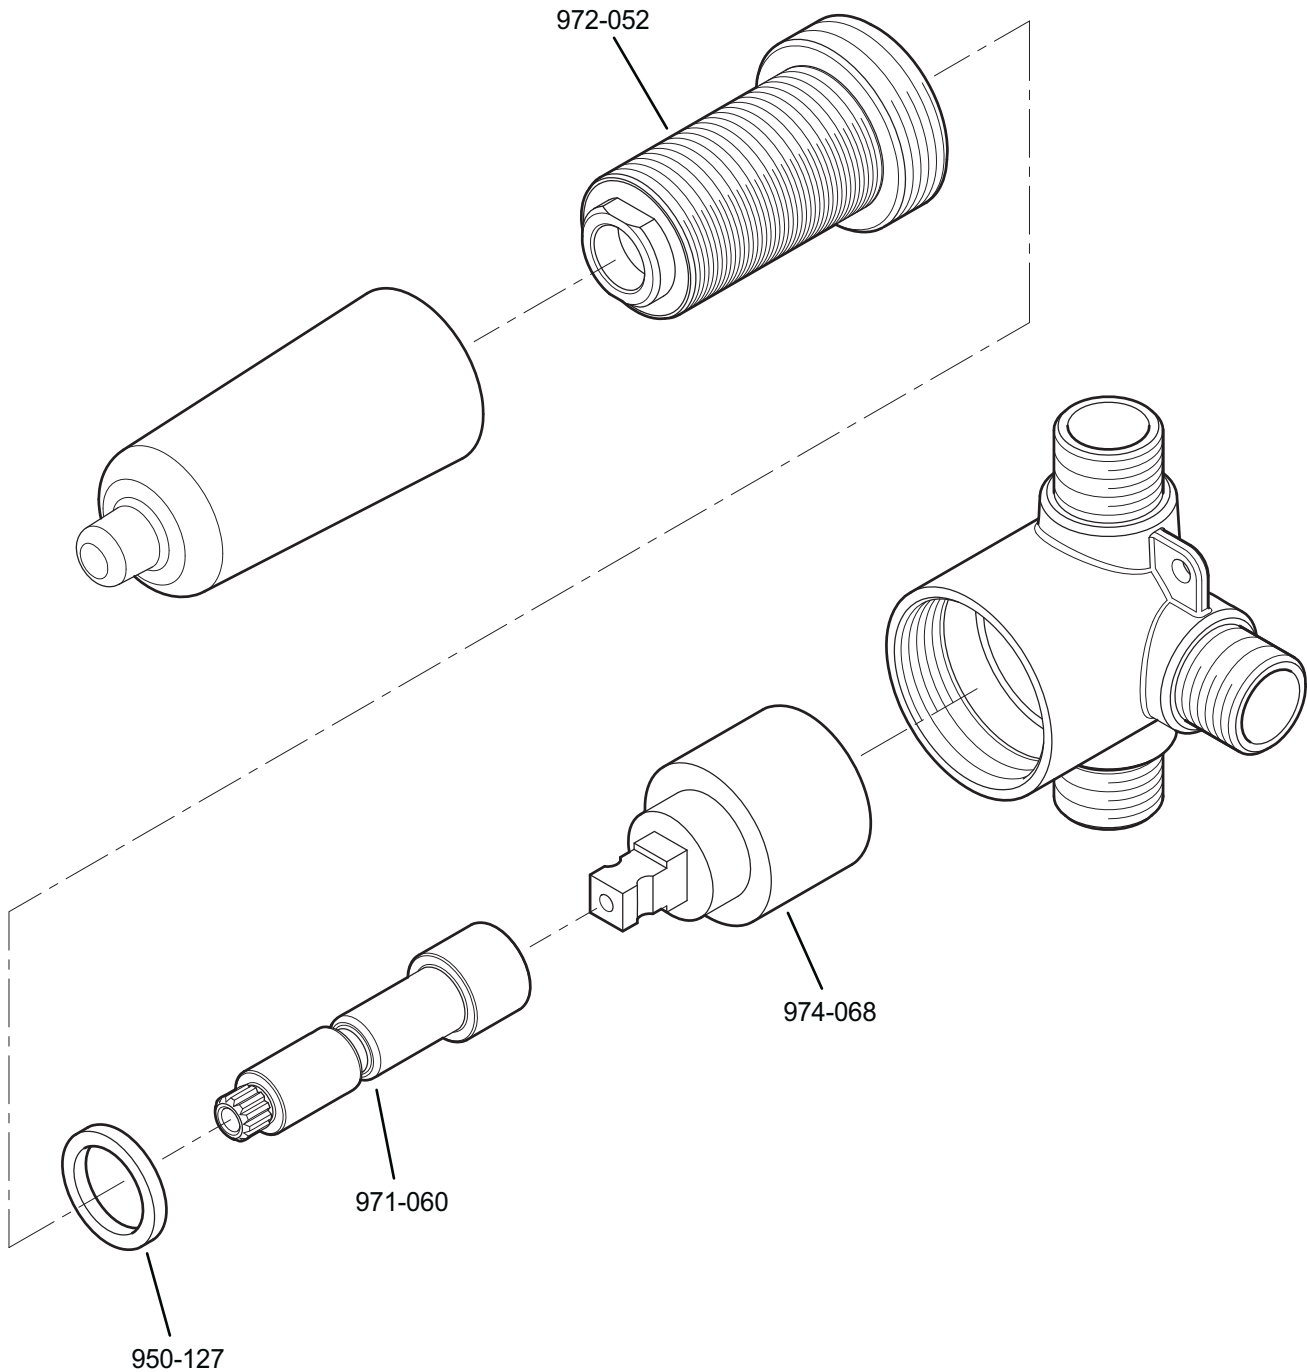

PARTS EXPLOSION

15 Series Kenzo™ In-Wall Diverter Valve

FINISHES * Indicates Finish

| | | |
|-----------------------|-------------------|----------------------|
| A Polished Chrome | M Almond | U Rustic Bronze |
| B Black | N Antique Bronze | V PVD Polished Brass |
| E Rustic Pewter | P Polished Brass | W White |
| D PVD Polished Nickel | Q Satin Brass | Y Tuscan Bronze |
| J PVD Brushed Nickel | R Copper | Z Oil-Rubbed Bronze |
| K Satin Nickel | S Stainless Steel | |
| L Satin Stainless | T Biscuit | |