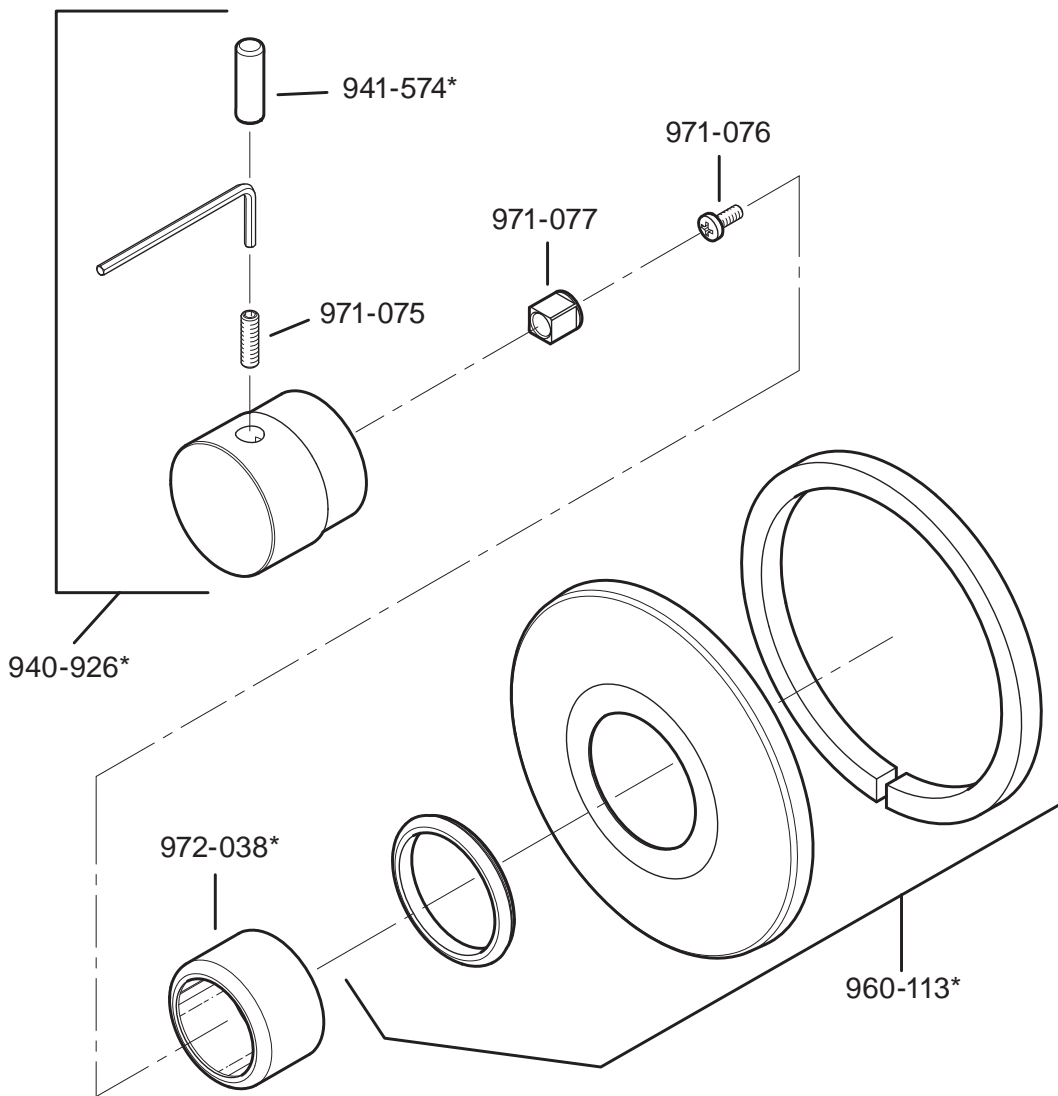

PARTS EXPLOSION

R78 Series - 3/4" Shower System - Volume Control Trim

FINISHES * Indicates Finish

A Polished Chrome	M Almond	U Rustic Bronze
B Black	N Antique Bronze	V PVD Polished Brass
E Rustic Pewter	P Polished Brass	W White
D PVD Polished Nickel	Q Satin Brass	Y Tuscan Bronze
J PVD Brushed Nickel	R Copper	Z Oil-Rubbed Bronze
K Satin Nickel	S Stainless Steel	
L Satin Stainless	T Biscuit	