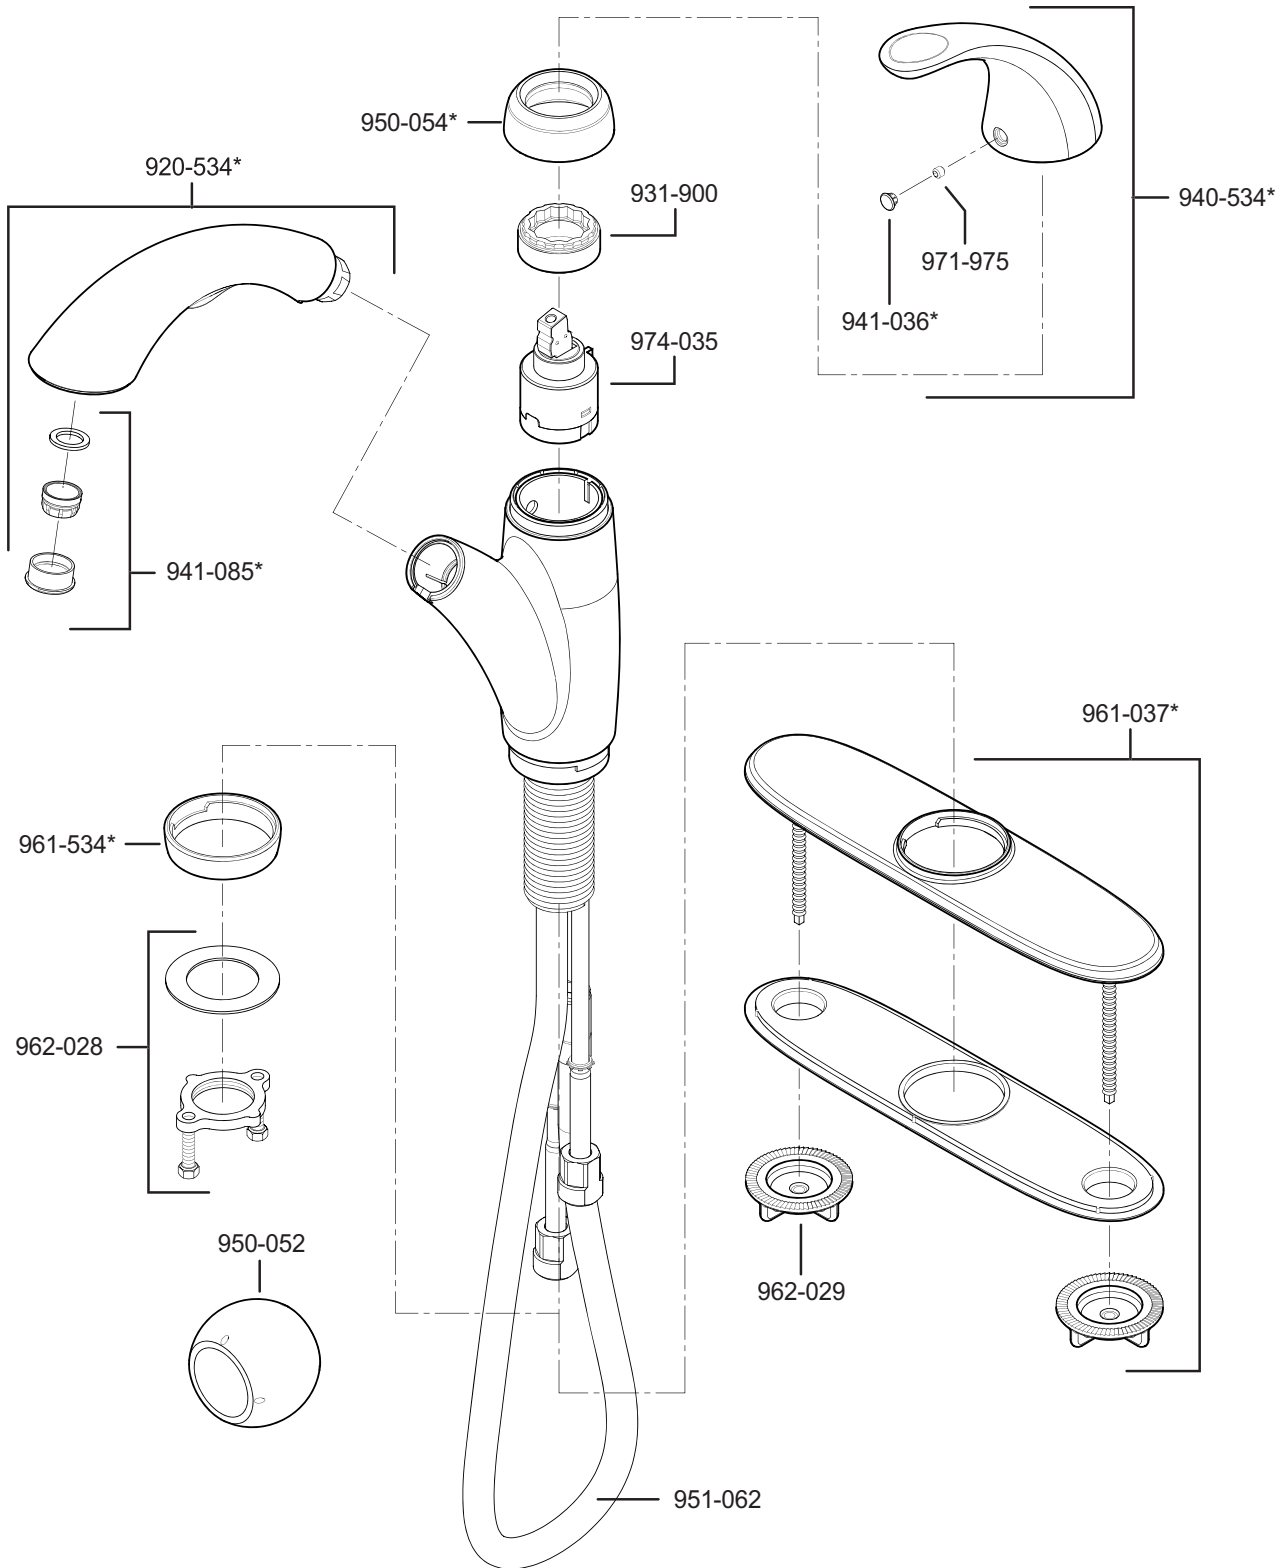

PARTS EXPLOSION

534 Series Parisa™ Collection Pull-Out Kitchen Faucet

FINISHES * Indicates Finish

A Polished Chrome	M Almond	U Rustic Bronze
B Black	N Antique Bronze	V PVD Polished Brass
E Rustic Pewter	P Polished Brass	W White
D PVD Polished Nickel	Q Satin Brass	Y Tuscan Bronze
J PVD Brushed Nickel	R Copper	Z Oil-Rubbed Bronze
K Satin Nickel	S Stainless Steel	
L Satin Stainless	T Biscuit	