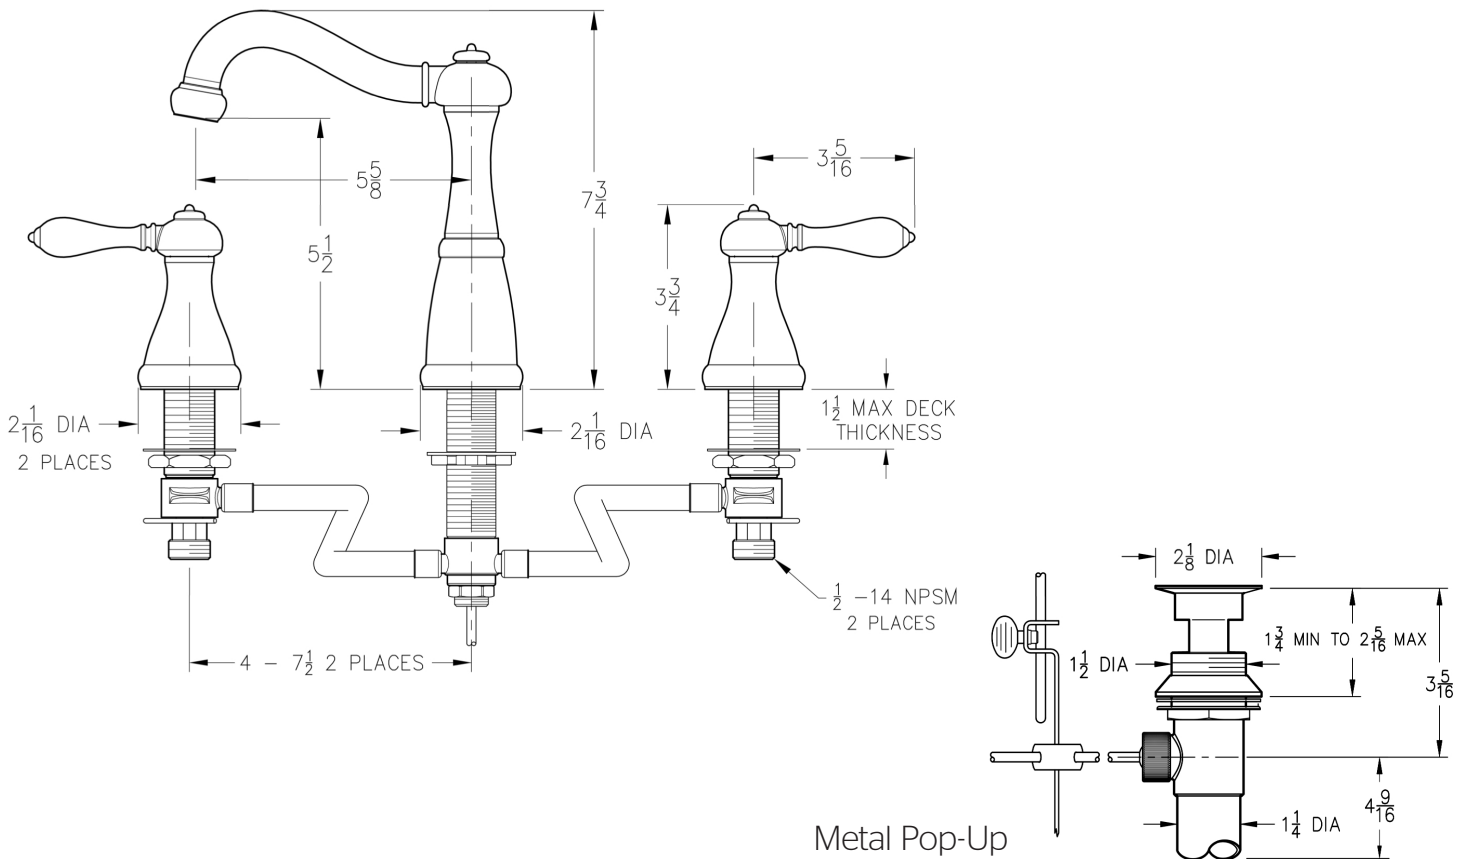

Marielle™ 8"-15" Widespread Faucet

- GT49-MOBC Finish(C)
- GT49-MOBD Finish(D)
- GT49-MOBK Finish(K)
- GT49-MOBU Finish(U)
- GT49-MOBY Finish(Y)

- Single Control
- 3-Hole Installation
- Pforever Seal

Specifications

Features

- Complete Collection with Coordinating Roman Tub and Tub & Shower Options
- Quick Connect Installation
- Solid Cast Brass Body and Spout
- Metal Lever Handles
- Mounting Hardware Included
- Includes Metal Supply Nuts
- 3-Hole Installation
- 8"-15" Variable Installation
- Metal Pop-Up
- High-Arc Decorative Spout
- Pforever Seal Ceramic Disc Valve
- Pforever Warranty®

Dimensions

Ø1 Min to Ø1-1/2 Max. Deck Hole Openings

Metal Pop-Up