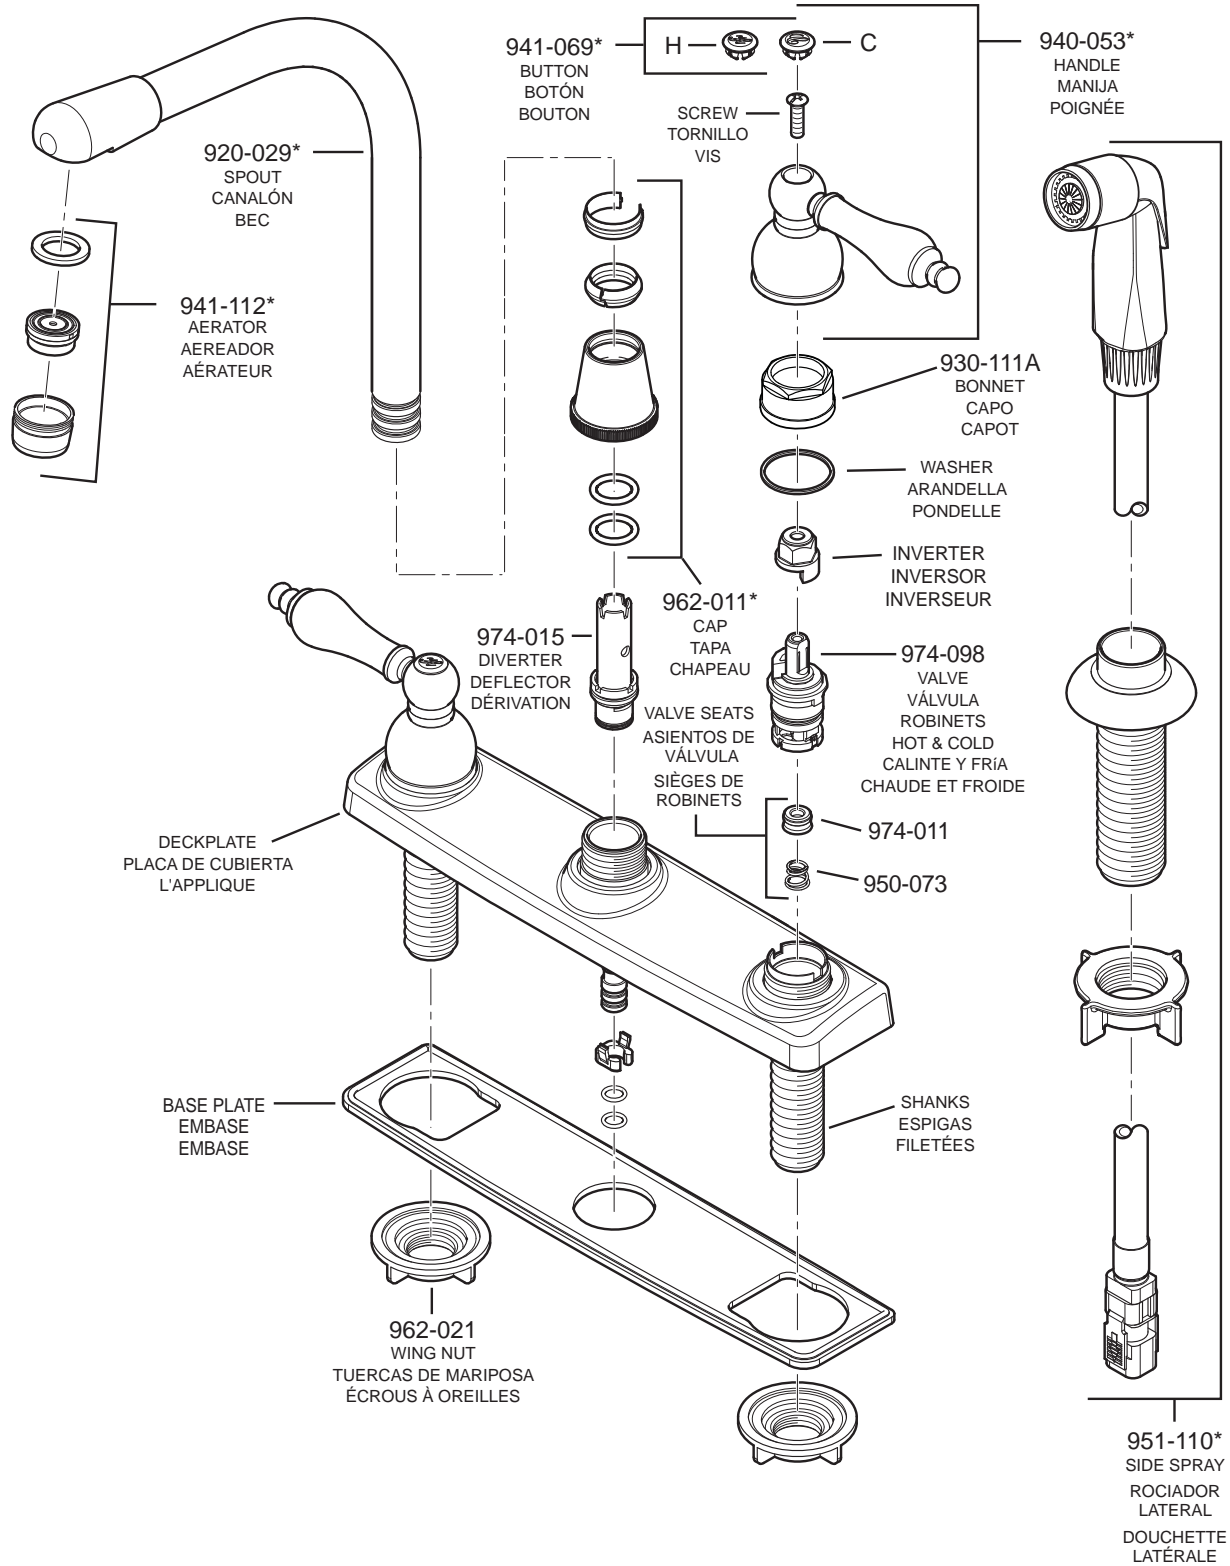

PARTS EXPLOSION

136 Pfirst Series™ 2 Handle H-Arch, Side Spray Kitchen Faucet

FINISHES * Indicates Finish

A Polished Chrome	L Satin Stainless	T Biscuit
B Black	M Almond	U Rustic Bronze
D PVD Polished Nickel	N Antique Bronze	V PVD Polished Brass
E Rustic Pewter	P Polished Brass	W White
J PVD Brushed Nickel	Q Satin Brass	Y Tuscan Bronze
G Velvet Aged Bronze	R Copper	Z Oil-Rubbed Bronze
K Satin Nickel	S Stainless Steel	