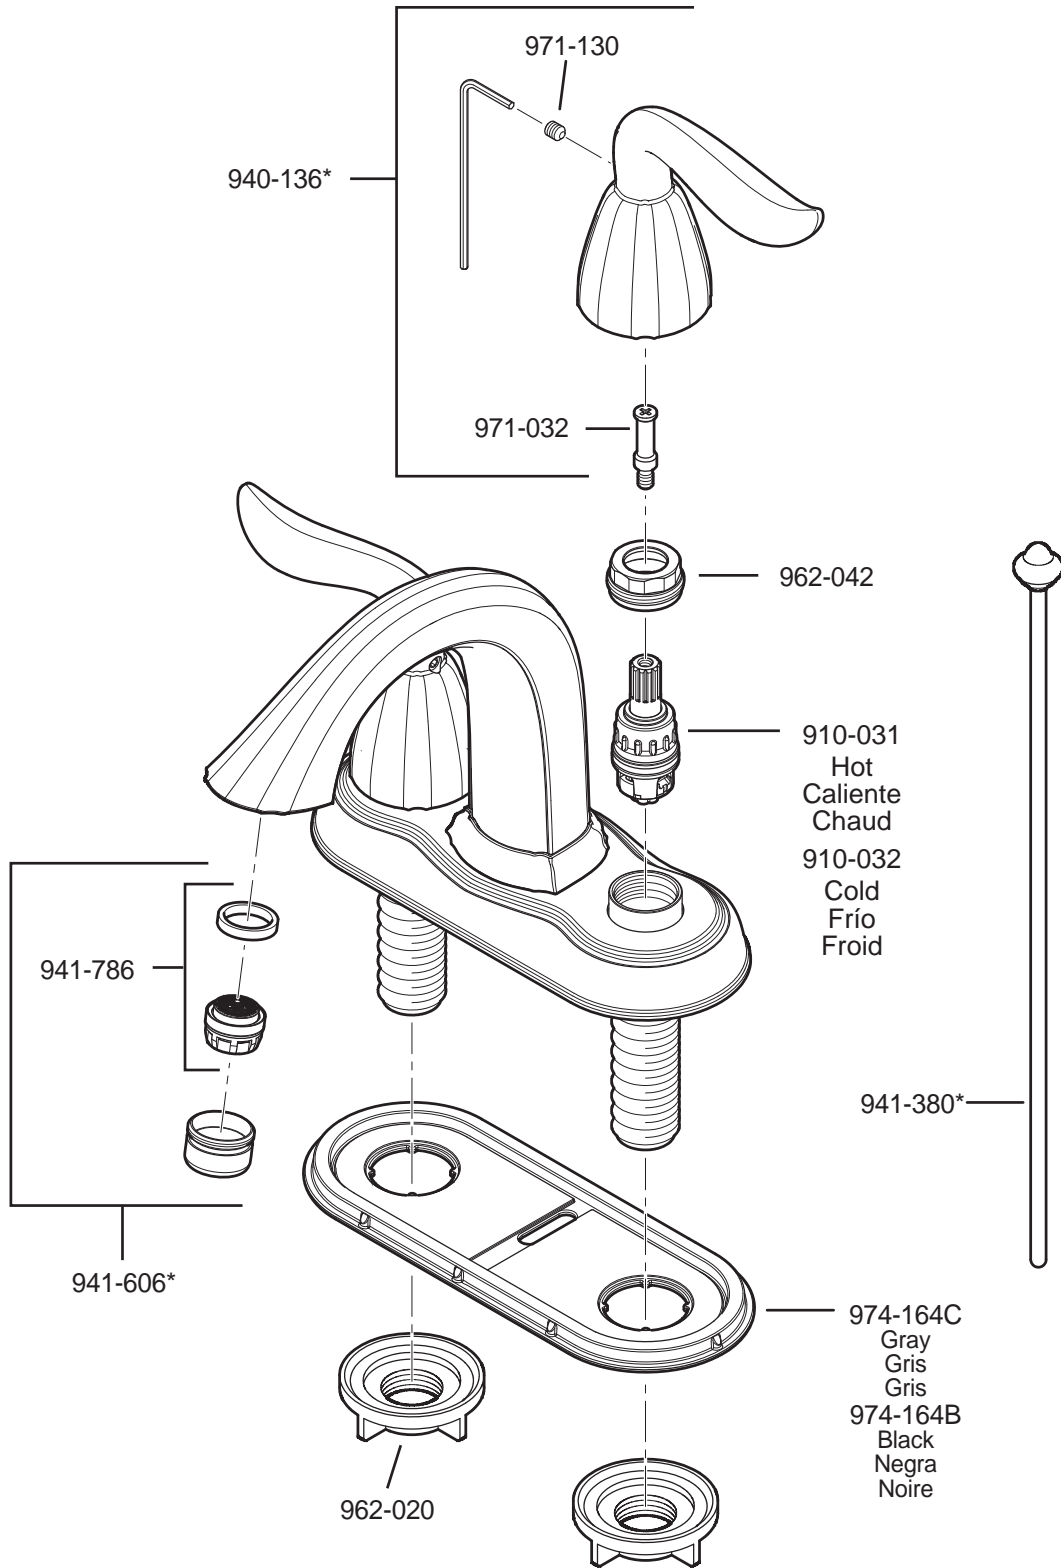

# PARTS EXPLOSION

## 48 Series Santiago™ Collection 4" Centerset Lavatory Faucet