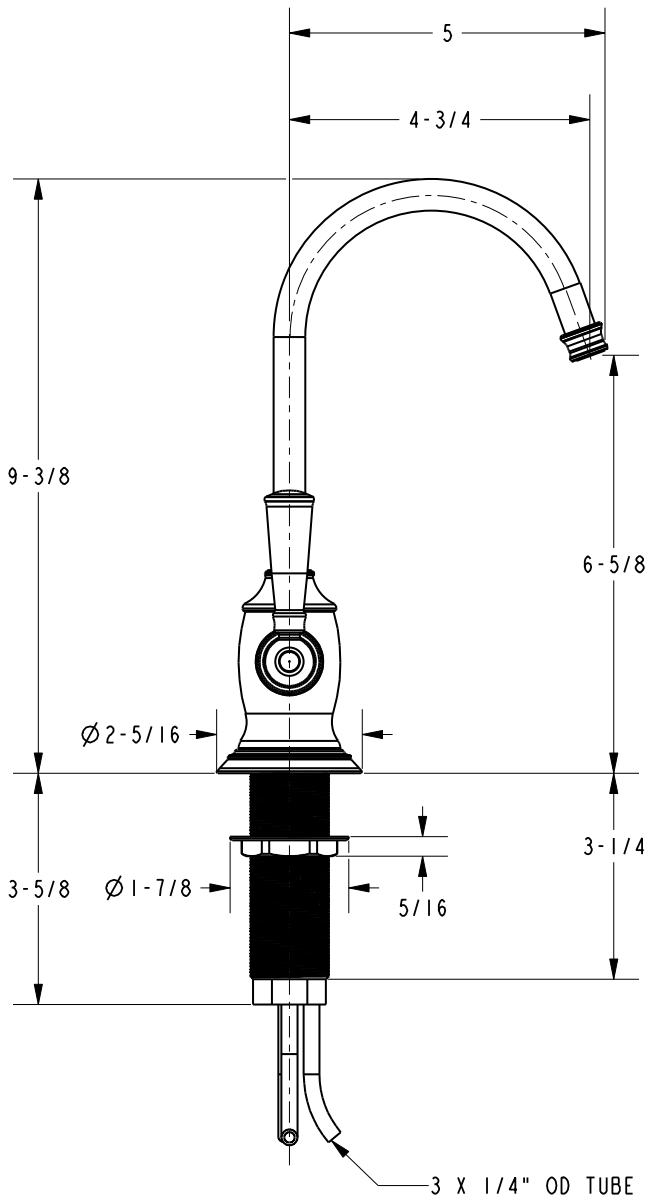

JACOBEAN

Hot Water Dispenser Faucet 2470-5613

Features

- Solid brass construction
- Quarter-turn washerless ceramic disc valve cartridge
- ADA compliant traditional hot lever handle
- Spout assembly with integral supply hoses
- Spring-loaded, normally closed lever handle
- 6-5/8" (16.8 cm) spout height at outlet
- 4-3/4" (12.1 cm) spout reach (c-c)
- 1.5 gallons (5.7 liters) per minute maximum flow rate
- For single hole configurations

Model	Description	Colors / Finishes				
2470-5613	Hot Water Dispenser Faucet	<input type="checkbox"/> 15	<input type="checkbox"/> 15S	<input type="checkbox"/> 26	<input type="checkbox"/> 10B	<input type="checkbox"/> Other
5-036	Point-of-Use Water Heater (115V, 140iF to 190i range)					

Product Specification:

Add "Color / Finish" suffix to Model number, below.

The Hot Water Dispenser Faucet shall be made of solid brass construction. Faucet shall incorporate a spout assembly with integral supply hoses and feature a quarter-turn washerless ceramic disc valve cartridge. Faucet shall incorporate an ADA compliant contemporary hot lever handle. Hot Water Dispenser Faucet shall have a 1.5 gallons (5.7 liters) per minute maximum flow rate and accommodate single hole configurations. Product shall incorporate a 6-5/8" (16.8 cm) spout height at outlet and a 4-3/4" (12.1 cm) spout reach (c-c). Hot Water Dispenser Faucet shall be Newport Brass Model 2470-5613/_____. [Point-of-Use Water Heater shall be Newport Brass Model 5-036].

Product Dimensions (units are in inches)

Jacobean Hot Water Dispenser Faucet
2470-5613