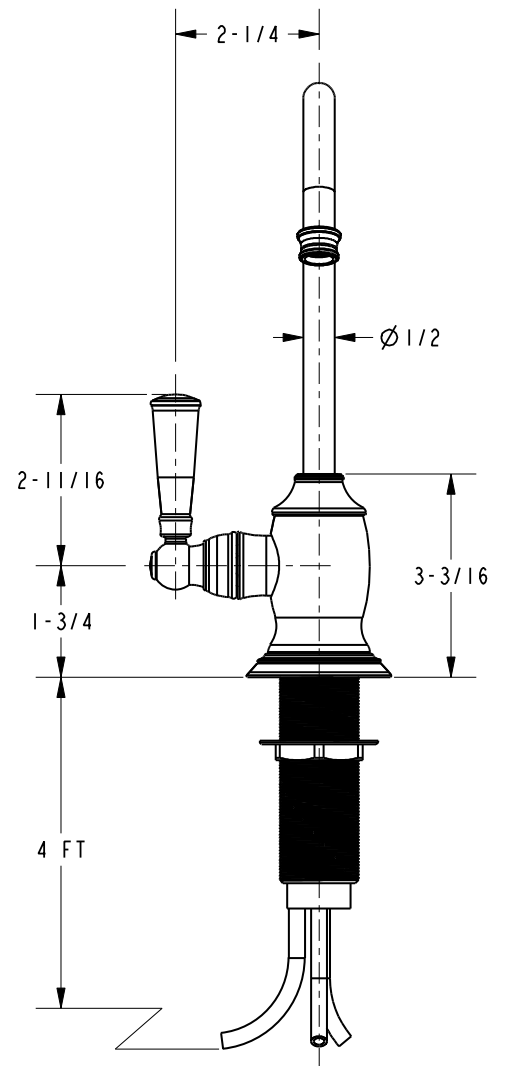

JACOBEAN

Hot Water Dispenser Faucet 2470-5613

Features

- Solid brass construction
- Quarter-turn washerless ceramic disc valve cartridge
- ADA compliant traditional hot lever handle
- Spout assembly with integral supply hoses
- Spring-loaded, normally closed lever handle
- 6-5/8" (16.8 cm) spout height at outlet
- 4-3/4" (12.1 cm) spout reach (c-c)
- 1.5 gallons (5.7 liters) per minute maximum flow rate
- For single hole configurations

Model	Description	Colors / Finishes				
2470-5613	Hot Water Dispenser Faucet	<input type="checkbox"/> 15	<input type="checkbox"/> 15S	<input type="checkbox"/> 26	<input type="checkbox"/> 10B	<input type="checkbox"/> Other
5-036	Point-of-Use Water Heater (115V, 140iF to 190i range)					

Product Specification:

Add "Color / Finish" suffix to Model number, below.

The Hot Water Dispenser Faucet shall be made of solid brass construction. Faucet shall incorporate a spout assembly with integral supply hoses and feature a quarter-turn washerless ceramic disc valve cartridge. Faucet shall incorporate an ADA compliant contemporary hot lever handle. Hot Water Dispenser Faucet shall have a 1.5 gallons (5.7 liters) per minute maximum flow rate and accommodate single hole configurations. Product shall incorporate a 6-5/8" (16.8 cm) spout height at outlet and a 4-3/4" (12.1 cm) spout reach (c-c). Hot Water Dispenser Faucet shall be Newport Brass Model 2470-5613/_____. [Point-of-Use Water Heater shall be Newport Brass Model 5-036].

Product Dimensions (units are in inches)

Jacobean Hot Water Dispenser Faucet
2470-5613