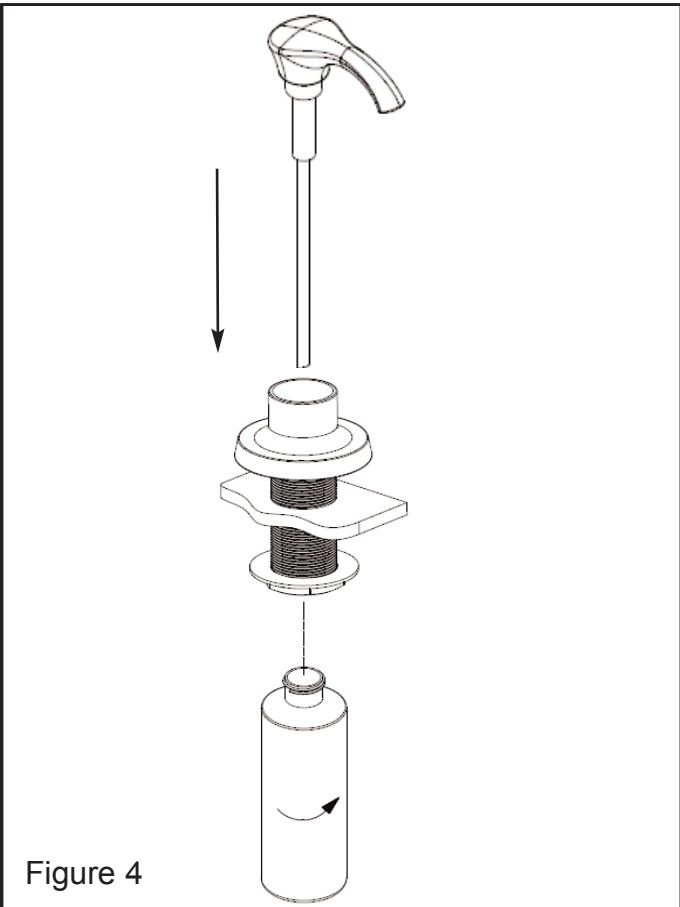

2001 CARNEGIE AVE, SANTA ANA CA 92705

(949) 417-5207

WWW.NEWPORTBRASS.COM