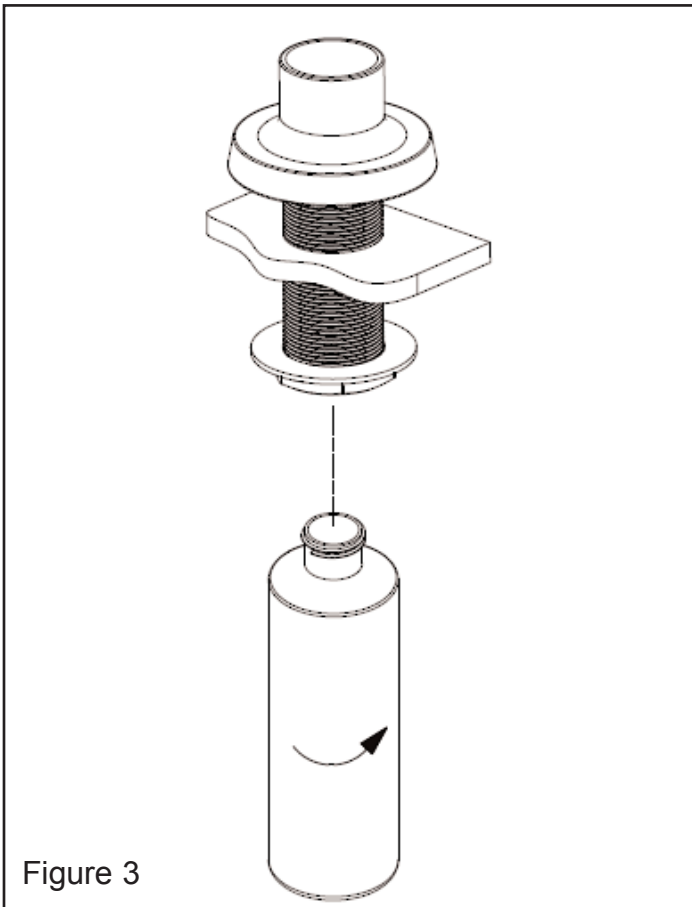

2001 CARNEGIE AVE, SANTA ANA CA 92705

(949) 417-5207

WWW.NEWPORTBRASS.COM