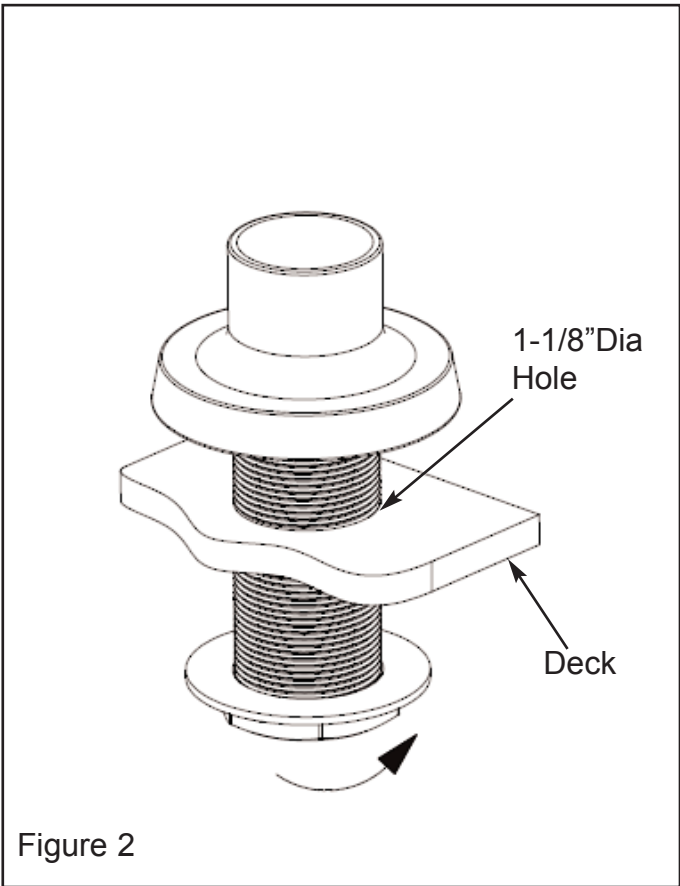

2001 CARNEGIE AVE, SANTA ANA CA 92705

(949) 417-5207

WWW.NEWPORTBRASS.COM