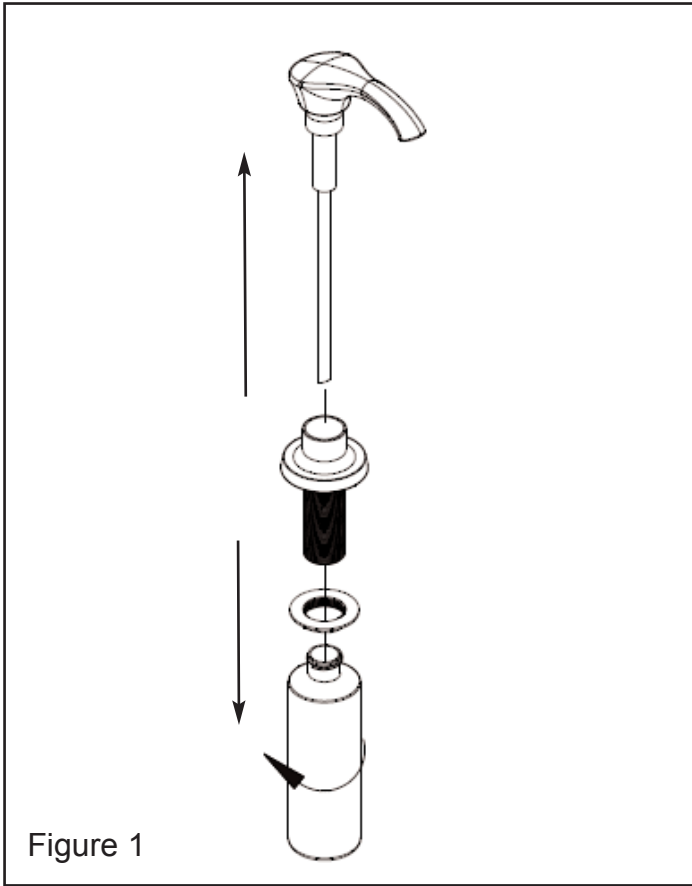

2001 CARNEGIE AVE, SANTA ANA CA 92705

(949) 417-5207

WWW.NEWPORTBRASS.COM