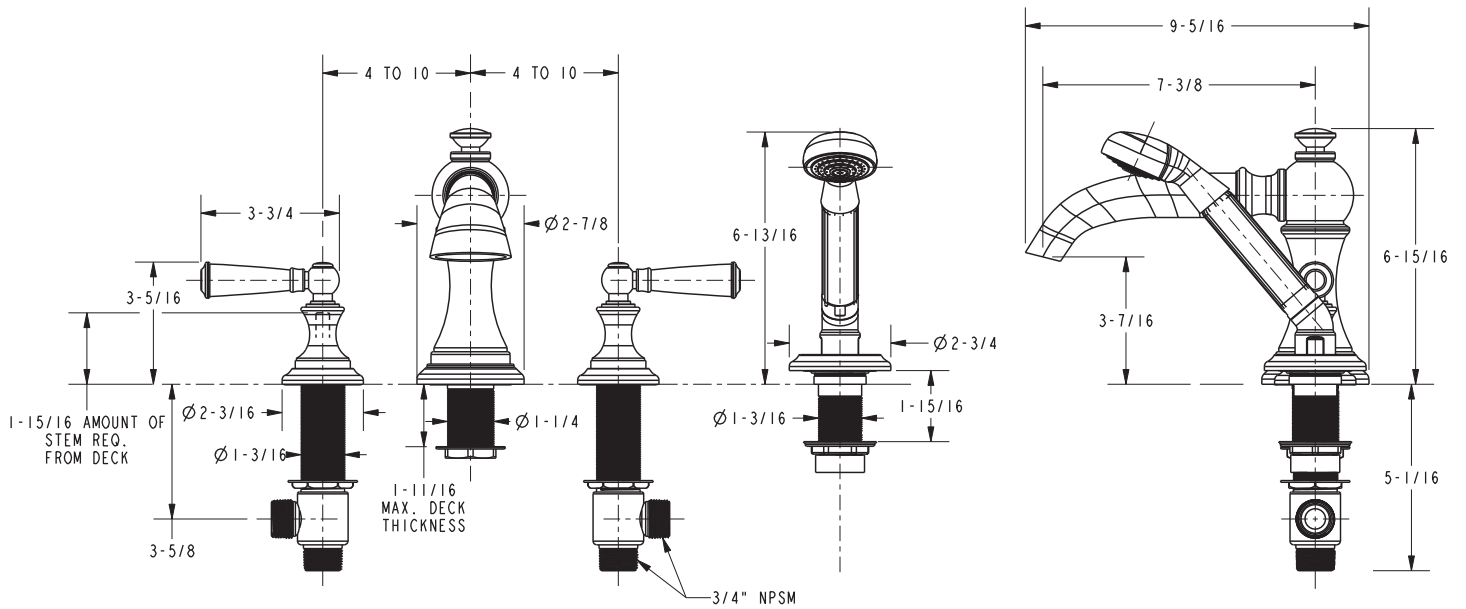

SUTTON

Roman Tub with Handshower Deck Trim

3-2457

Features

- Solid brass construction
- ADA compliant traditional lever handles
- 3-1/16" (7.8 cm) spout height at outlet
- 9-1/16" (23.0 cm) spout reach (c-c)
- Intended for use with Newport Brass rough valve kit (Required Accessory) which incorporates the following:
 - Brass valve bodies and quick-connect spout fitting
 - Quarter-turn washerless ceramic disc 3/4" valve cartridges
 - Diverter valve and hoses as needed for handshower

Required Accessory:

Trim, above, and Rough Valve Kit, below, must both be specified.

Application	Roman Tub			Roman Tub with Handshower					
	Hot Valve	Cold Valve	Spout Quick-Connect Fitting	Hot Valve	Cold Valve	Spout Quick-Connect Fitting	Poly-Braided Hose	Handshower Diverter	H/S Flange Hardware
Inlet/Outlet Size	3/4"	3/4"	3/4"	3/4"	3/4"	3/4"	1/2"	3/4" / 1/2"	-
Part Number	<input type="checkbox"/> 1-502			<input type="checkbox"/> 1-503					
Image									

Product Specification:

Add "Color / Finish" suffix to Tub Deck Trim model number, below.

The Roman Tub with Handshower Deck Trim shall be made of solid brass construction. Roman Tub with Handshower Deck Trim shall incorporate ADA compliant traditional lever handles. Product shall incorporate a 3-1/16" (7.8 cm) spout height at outlet and a 9-1/16" (23.0 cm) spout reach (c-c). Rough valve kit shall incorporate brass valve bodies with quarter-turn washerless ceramic disc 3/4" valve cartridges, a quick-connect spout fitting and a diverter valve with hoses as needed for handshower. Roman Tub with Handshower Deck Trim shall be Newport Brass Model 3-2457/____ and Newport Brass rough valve kit shall be 1-503.

3-2457

Product Dimensions (units are in inches)

Sutton Roman Tub with Handshower Deck Trim 3-2457