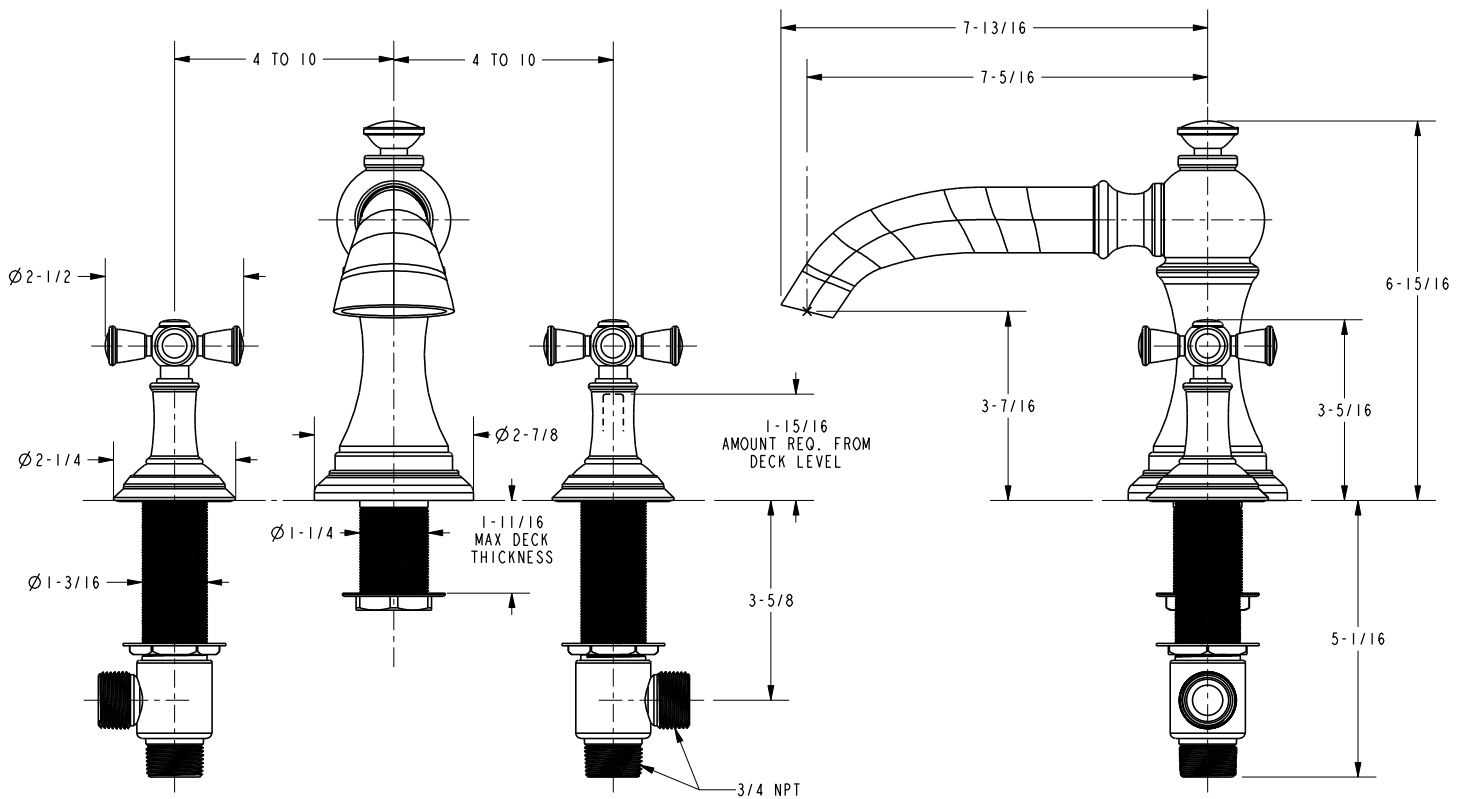

3-2446

Product Dimensions (units are in inches)

Sutton Roman Tub Deck Trim
3-2446

page 2 of 2 spec_3-2446

NEWPORT BRASS
Flawless Beauty. From Faucet to Finish.™

t: 949.417.5207 | www.newportbrass.com

©2011 Brasstech, Inc.