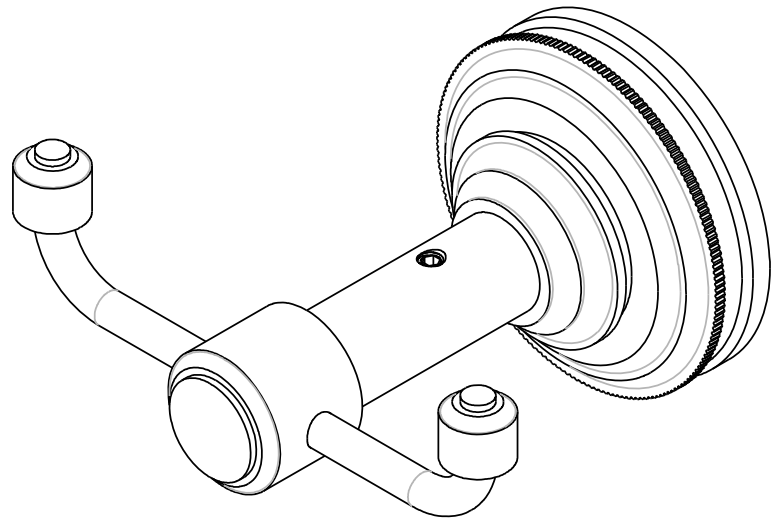

BEVELLE

Double Robe Hook

29-13

Features

- Solid brass construction
- Complements Bevelle product series

Codes / Standards Compliance

Meets or exceeds the following at date of manufacture:

- All applicable US Federal and State material regulations

Colors / Finishes

- 15: Polished Nickel
- 15S: Satin Nickel
- 26: Polished Chrome
- 10B: Oil Rubbed Bronze
- Other: Refer to the Newport Brass catalog for additional color/finish options.

Specified Model

Model	Description	Colors | Finishes				
29-13	Double Robe Hook	☐ 15	☐ 15S	☐ 26	☐ 10B	☐ Other

Product Specification: Add "Color / Finish" Suffix to Model Number Below.

The Double Robe Hook shall be made of solid brass construction. Double Robe Hook shall complement Newport Brass Bevelle product series. Double Robe Hook shall be Newport Brass Model 29-13/_____.